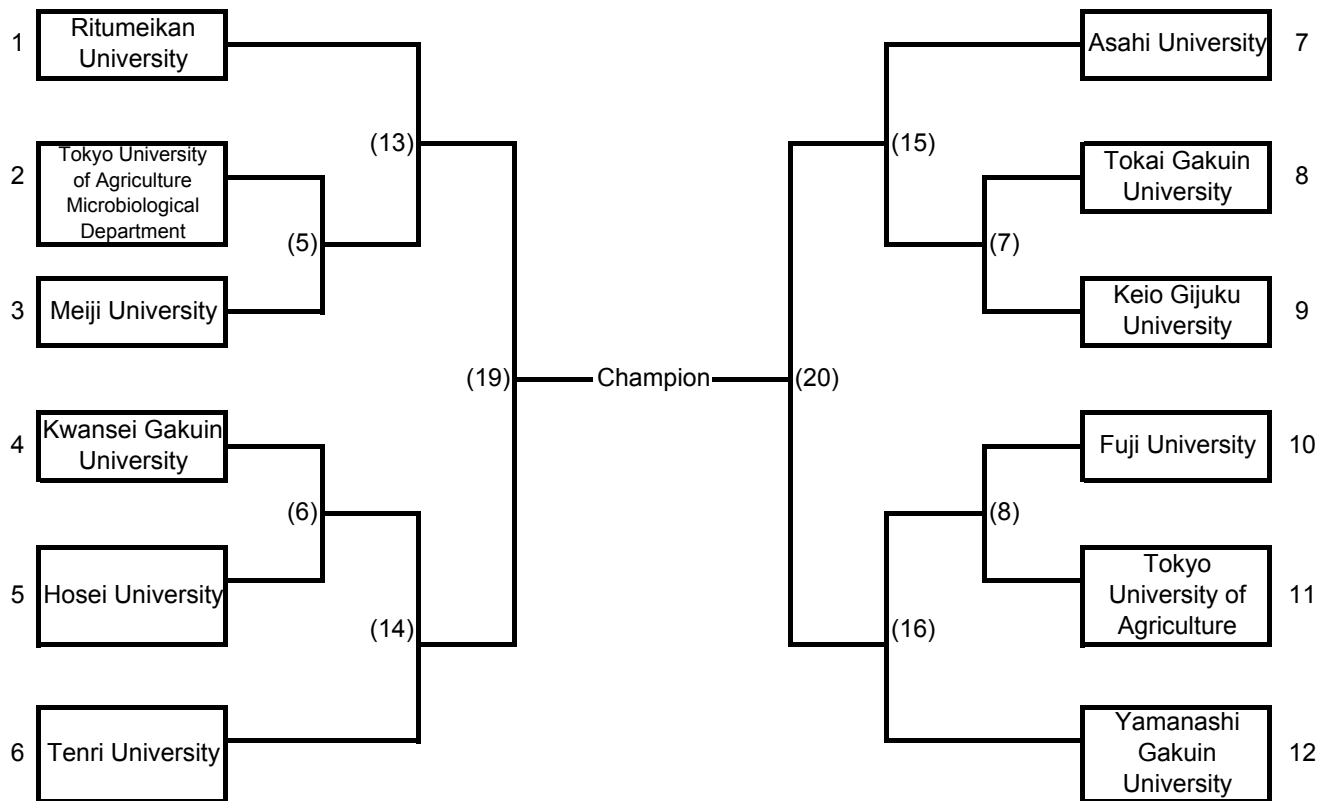

# All-Japan University Play Off (the 30th) Match-Up

May 2nd, 2011

Japan University Hockey Union

Oyasato	Oyasato	Oyasato	Oyasato	Oyasato	Oyasato	Hiragino	Hiragino
6/30	7/1	7/2	7/3	7/2	7/1	6/30	

(Men)

(Women)

The 1st Day (June 30th)

	10:00	11:40	13:20	15:00
Oyasato Hockey Field	Women's 1st Game Seisen vs Surugadai 1	Women's 1st Game Keio vs Tokyo of AGC 2	Men's 1st Game Tokyo University of AMD vs Meiji 5	Men's 1st Game Kwansei Gakuin vs Hosei 6
Hiragino Hockey Field	Women's 1st Game Doshisha vs Hokkaido 3	Women's 1st Game Waseda vs Fuji 4	Men's 1st Game Tokai Gakuin vs Keio 7	Men's 1st Game Fuji vs Tokyo of AGC 8