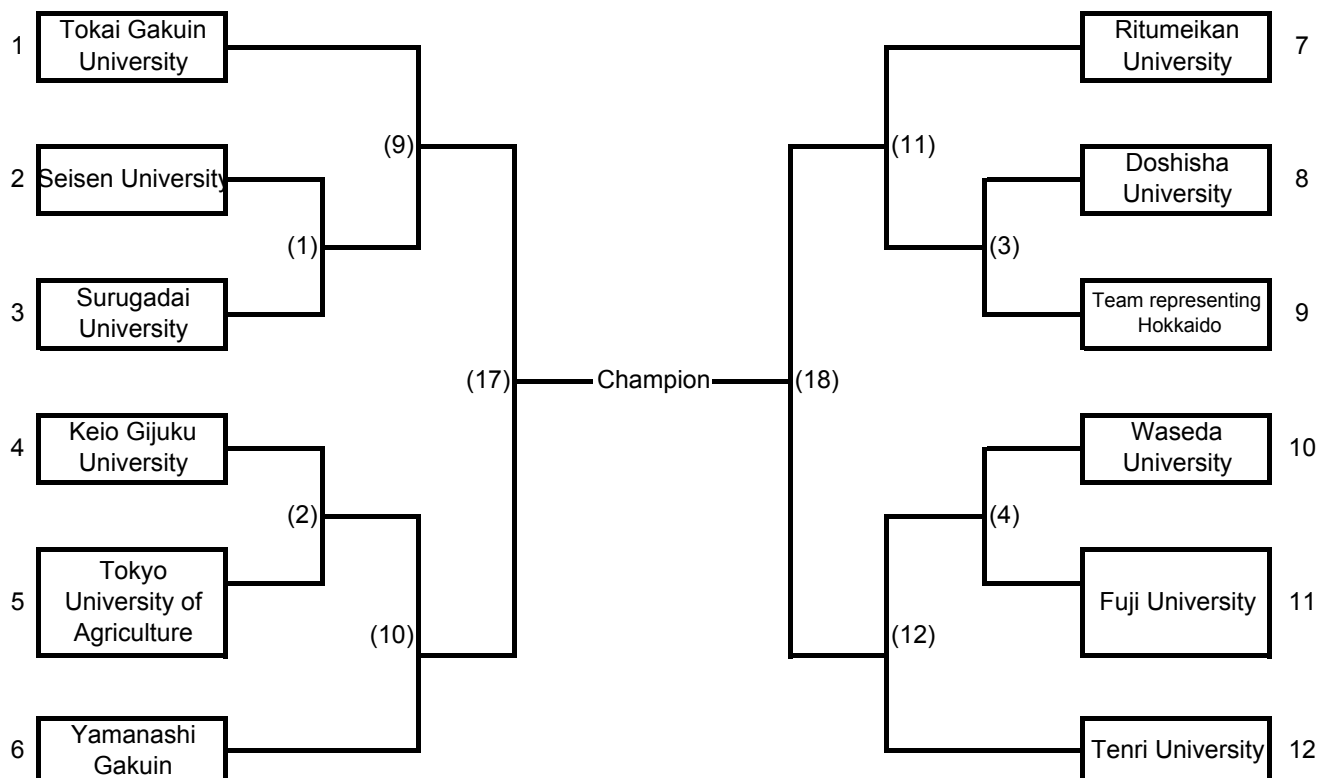

# All-Japan University Play Off (the 30th) Match-Up

May 2nd, 2011

Japan University Hockey Union

Oyasato	Oyasato	Oyasato	Oyasato	Oyasato	Oyasato	Hiragino	Hiragino
6/30	7/1	7/2	7/3	7/2	7/1	6/30	

(Men)

(Women)

The 1st Day (June 30th)

	10:00	11:40	13:20	15:00
Oyasato Hockey Field	Women's 1st Game Seisen vs Surugadai 1	Women's 1st Game Keio vs Tokyo of AGC 2	Men's 1st Game Tokyo University of AMD vs Meiji 5	Men's 1st Game Kwansei Gakuin vs Hosei 6
Hiragino Hockey Field	Women's 1st Game Doshisha vs Hokkaido 3	Women's 1st Game Waseda vs Fuji 4	Men's 1st Game Tokai Gakuin vs Keio 7	Men's 1st Game Fuji vs Tokyo of AGC 8

The 3rd Day (July 2nd)

	10:00	11:40	13:20	15:00
Oyasato Hockey Field	Women's Semi Final 18	Women's Semi Final 17	Men's Semi Final 19	Men's Semi Final 20

The 4th Day (July 3rd)

	9:00	11:00	13:00	15:00	17:00
Oyasato Hockey Field	Women's East and West Interleague Game	Men's East and West Interleague Game	Women's Final	Men's Final	The Closing Ceremony