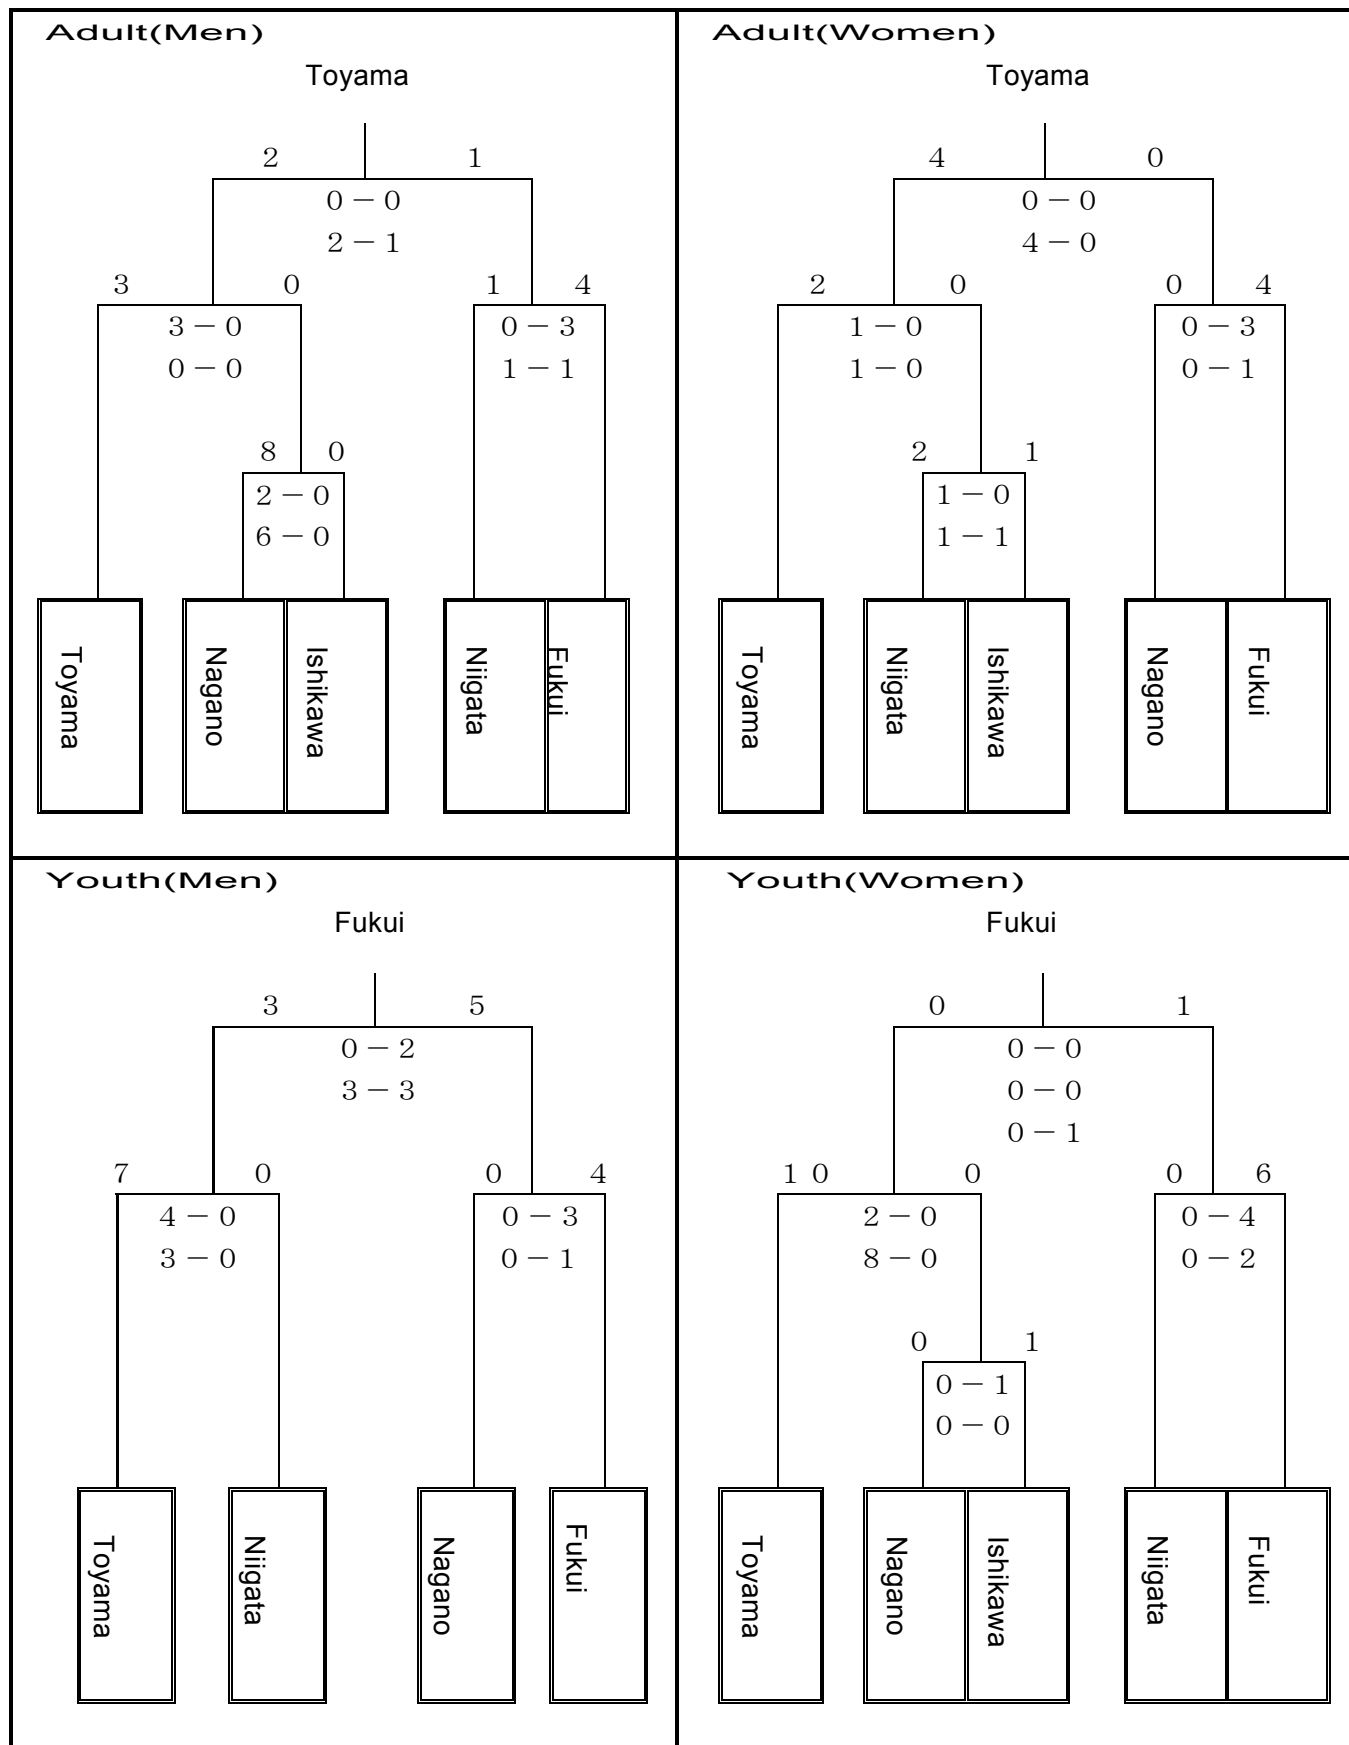

National Sports Festival (the 32nd) Kita-Shinetsu Block Tournament

□ Fukui (Youth Men and Women) are qualified for National Sports Festival

Toyama (Adult Men and Women) advance the Hokkaido and Kitashinetsu Block Tournament