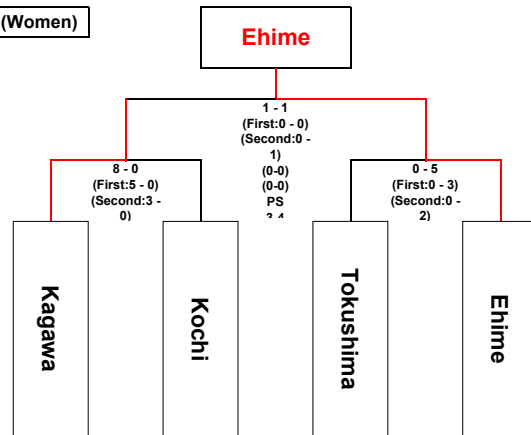

National Sports Festival (the 32nd) Shikoku Block Tournament

Youth (Women)

Youth (Men)

Adult (Women)

Adult (Men)