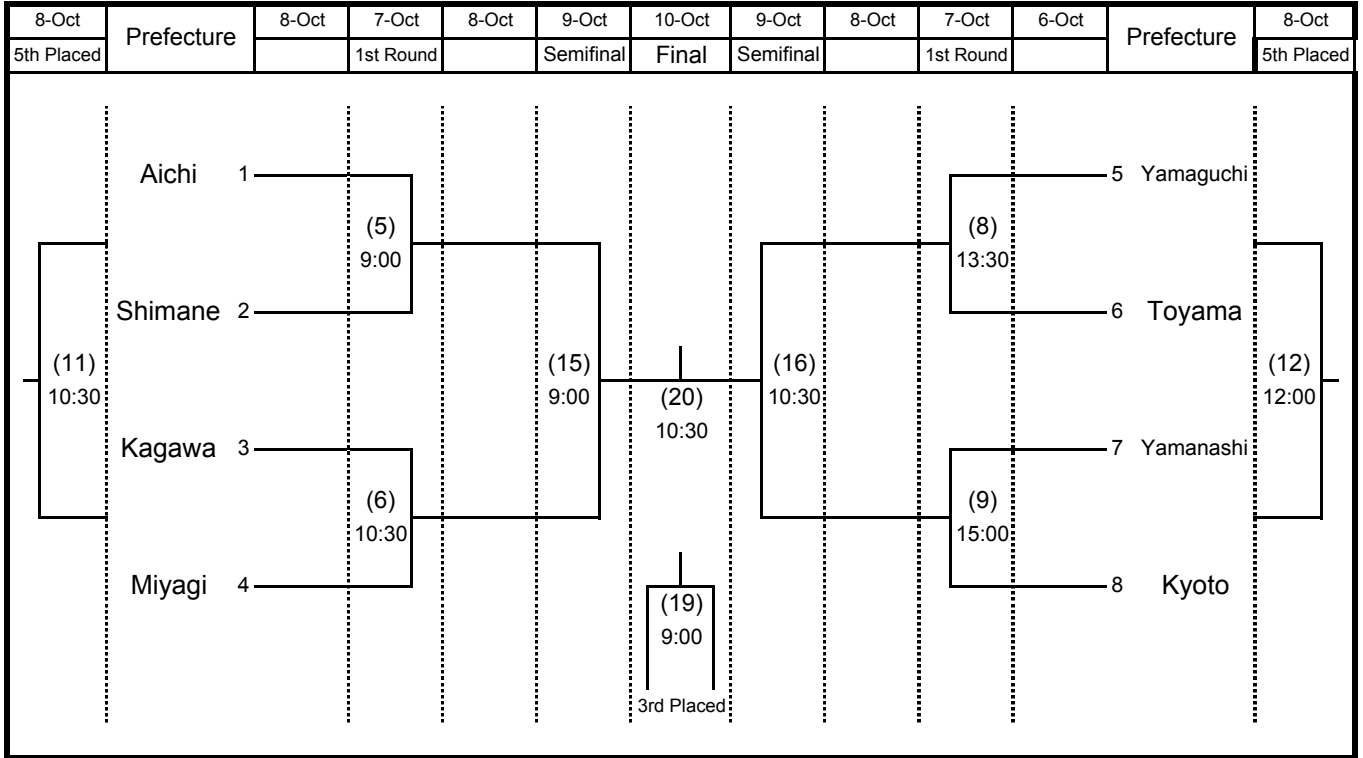

# Hockey Tournament Chart

## Adult Men

Place : Yamaguchi Kirara Memorial Park Multipurpose Dome

## Adult Women

Place : Yamaguchi Kirara Memorial Park Multipurpose Dome