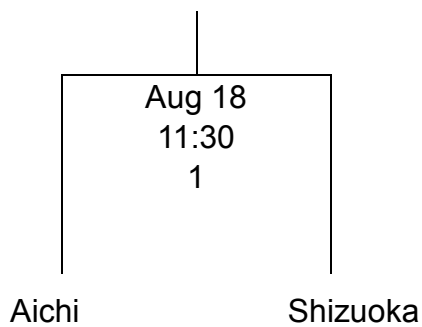

Game Schedule

Game No.	Time	Section	Place
1	11:30~	Youth Men	Shonai Ryokuchi
2	13:00~	Youth Women	

Game No.	Time	Section	Place
3	10:00~	Adult Men	Shonai Ryokuchi
4	11:30~	Adult Women	

Tournament Chart

(Youth Men)

Representative	
----------------	--

(Youth Women)

Representative	
----------------	--

(Adult Men)

Representative	
----------------	--

(Adult Women)

Representative	
----------------	--