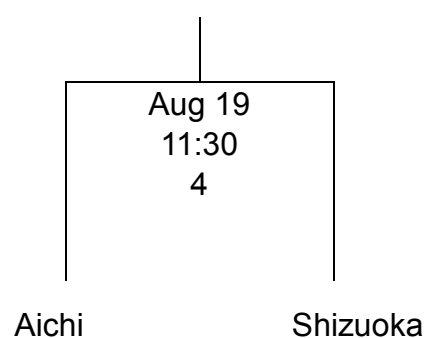

Game Schedule

Game No.	Time	Section	Place
1	11:30~	Youth Men	Shonai Ryokuchi
2	13:00~	Youth Women	

Game No.	Time	Section	Place
3	10:00~	Adult Men	Shonai Ryokuchi
4	11:30~	Adult Women	

Tournament Chart

(Youth Men)

Representative	
----------------	--

(Youth Women)

Representative	
----------------	--

(Adult Men)

Representative	
----------------	--

(Adult Women)

Representative	
----------------	--