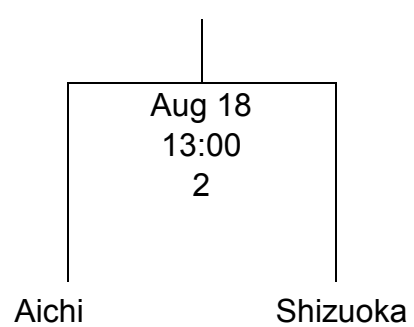

Game Schedule

Game No.	Time	Section	Place
1	11:30~	Youth Men	Shonai Ryokuchi
2	13:00~	Youth Women	

Game No.	Time	Section	Place
3	10:00~	Adult Men	Shonai Ryokuchi
4	11:30~	Adult Women	

Tournament Chart

(Youth Men)

Representative	
----------------	--

(Youth Women)

Representative	
----------------	--

(Adult Men)

Representative	
----------------	--

(Adult Women)

Representative	
----------------	--