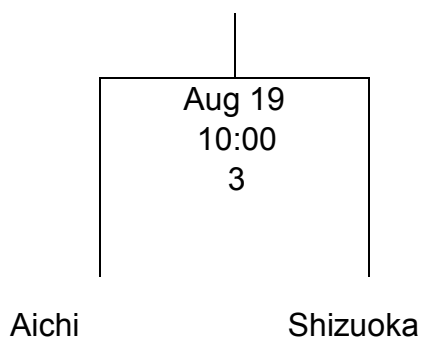

Game Schedule

Game No.	Time	Section	Place
1	11:30~	Youth Men	Shonai Ryokuchi
2	13:00~	Youth Women	

Game No.	Time	Section	Place
3	10:00~	Adult Men	Shonai Ryokuchi
4	11:30~	Adult Women	

Tournament Chart

(Youth Men)

Representative	
----------------	--

(Youth Women)

Representative	
----------------	--

(Adult Men)

Representative	
----------------	--

(Adult Women)

Representative	
----------------	--