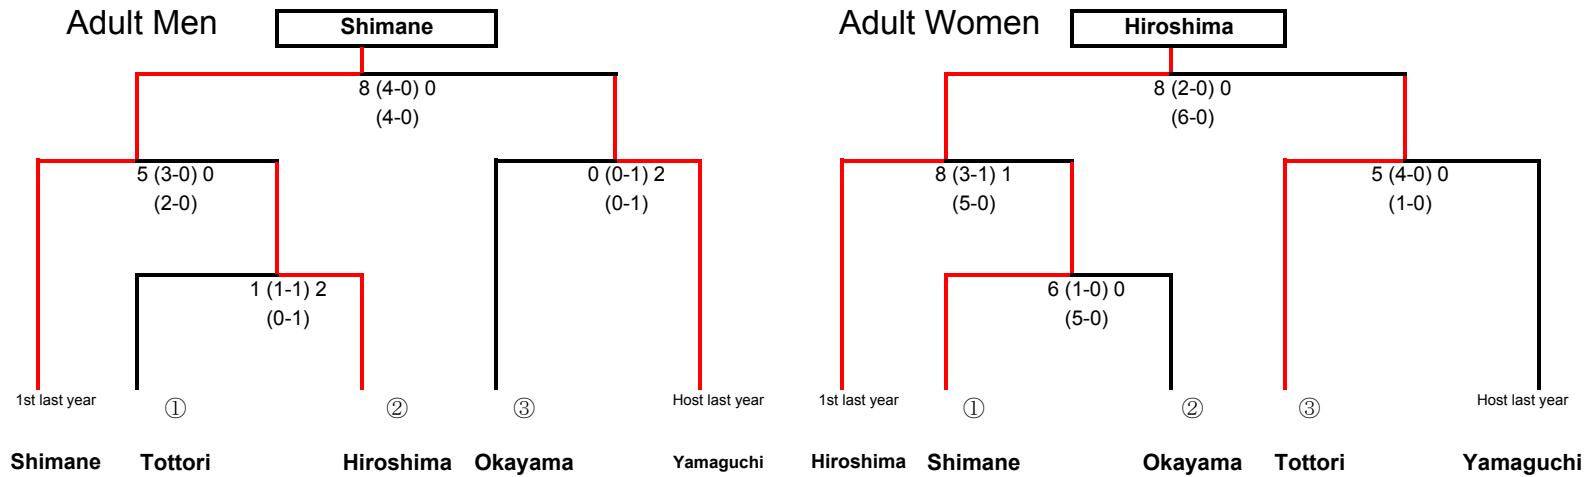

National Sports Festival(the 67th) Shikoku Block Tourment Chart

Aug 17 - 19, 2012

Hiroshima-ken Hiroshima Koiki Park 2nd Stadium

17th (Fri)			
(1)	9:00	Yamaguchi vs Hiroshima	
(2)	10:30	Yamaguchi vs Hiroshima	
(3)	12:00	Okayama vs Tottori	
(4)	13:30	Okayama vs Tottori	
(5)	15:00	Shimane vs Okayama	
(6)	16:30	Tottori vs Hiroshima	