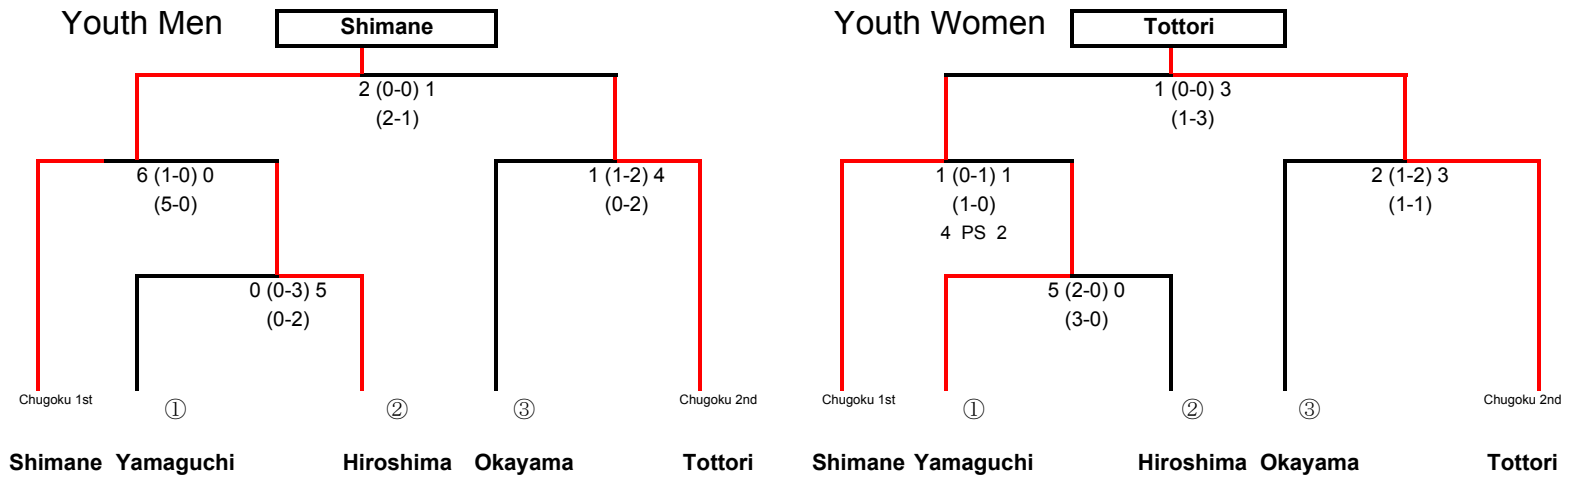

National Sports Festival(the 67th) Shikoku Block Tourment Chart

Aug 17 - 19, 2012

Hiroshima-ken Hiroshima Koiki Park 2nd Stadium

17th (Fri)			
(1)	9:00	Yamaguchi vs Hiroshima	
(2)	10:30	Yamaguchi vs Hiroshima	
(3)	12:00	Okayama vs Tottori	
(4)	13:30	Okayama vs Tottori	
(5)	15:00	Shimane vs Okayama	
(6)	16:30	Tottori vs Hiroshima	