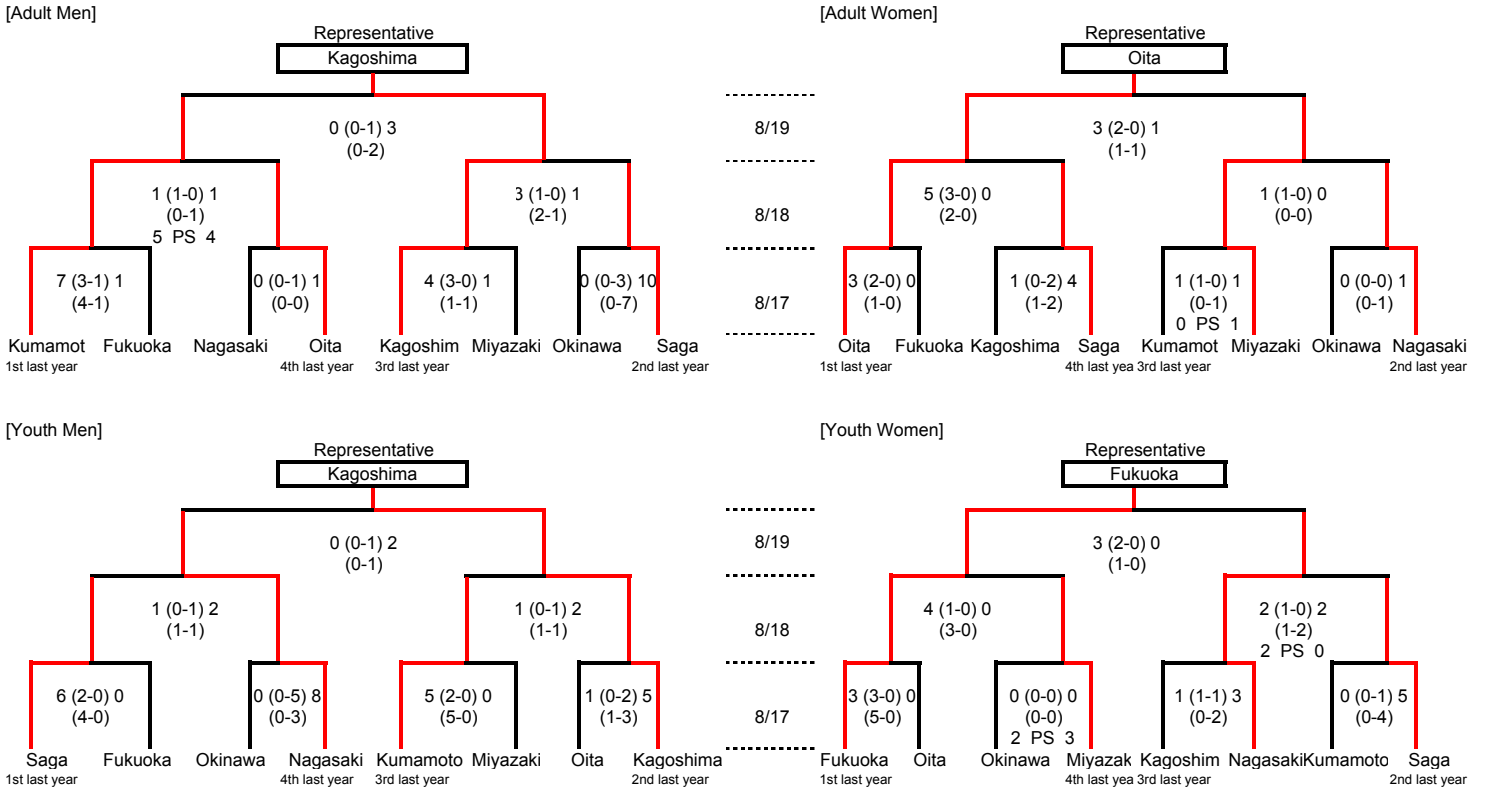

National Sports Festival (the 32nd) - Kyushu Block

A: Nakijinson Athletic Park Hockey Field (Natural Court)  
 B: Kitayama High School (Cley Court)  
 C: Nakijinson-owned Ground (Cley Court)

Upper Cell: Court & Game Order  
 Lower Cell: Game No.

Game Order	8/17 (Fri)	8/18 (Sat)	8/19 (Sun)
1st game	8:30	9:00	8:30
2nd game	10:00	10:30	10:00
3rd game	11:30	12:00	11:30
4th game	13:00	13:30	13:00
5th game	14:30		
6th game	16:00		