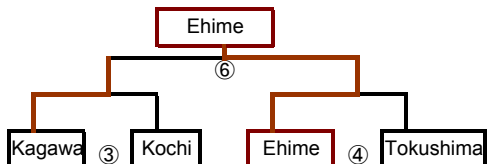

Aug 19 (Sun)

Place Mitsubishi Kagaku Artificial Turf Ground

	Game No.	Start	Section	Matchup			
				Team	Score	Penalty	Opponent
Final	⑪	9:30~10:50	Adult Women	Ehime 2	2 - 0 0 - 0	0	Tokushima
	⑫	11:00~12:20	Adult Men	Ehime 0	0 - 5 0 - 6	11	Kagawa

Adult Men

Adult Women

Youth Men

Youth Women