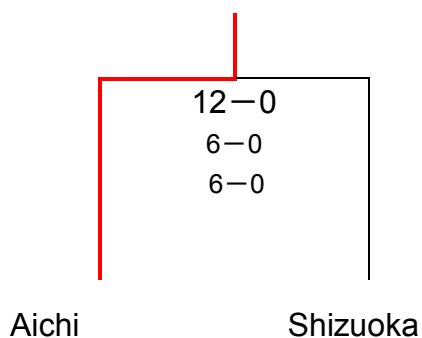

## Game Schedule

Game No.	Time	Section	Place
1	11:30~	Youth Men	Shonai Ryokuchi
2	13:00~	Youth Women	

Game No.	Time	Section	Place
3	10:00~	Adult Men	Shonai Ryokuchi
4	11:30~	Adult Women	

## Tournament Chart

(Youth Men)

Representative	Shizuoka
----------------	----------

(Youth Women)

Representative	Shizuoka
----------------	----------

(Adult Men)

Representative	Aichi
----------------	-------

(Adult Women)

Representative	Aichi
----------------	-------