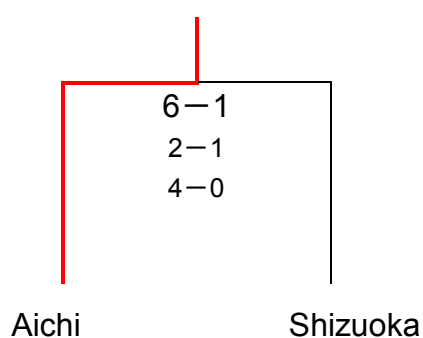

Representative	Aichi

(Adult Women)