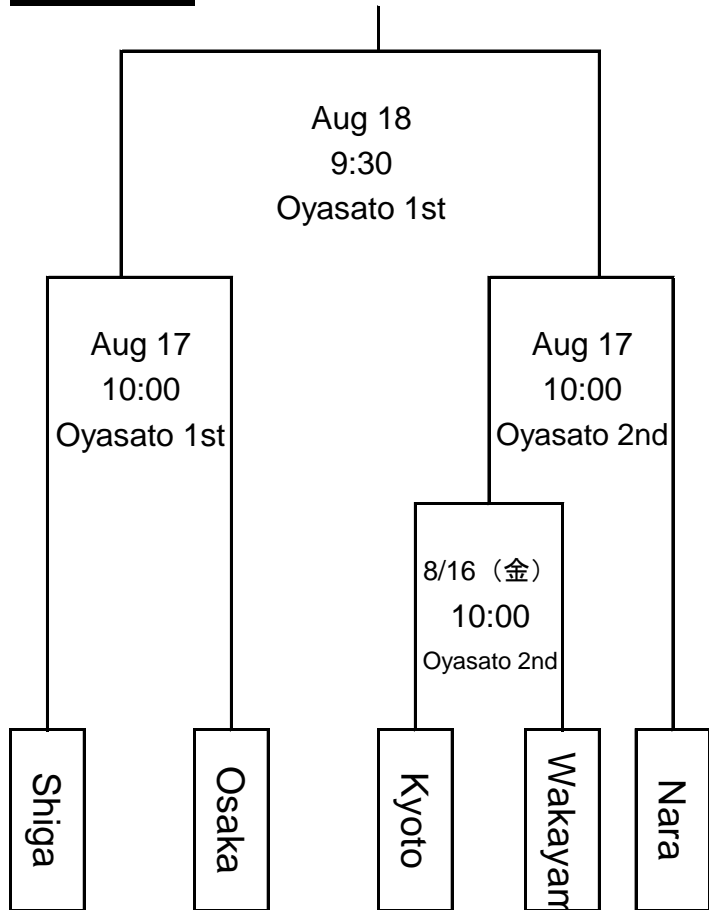

The 68th National Sports Festival - Kinki Block

<Tournament Chart>

[Period] Aug 16 -18, 2013

[Place] Oyasato Hockey Field (1st & 2nd field)

Girl

Boy

Women

Men

Place	Section	Start	No	[1st day] Aug 16	Match-up
1st field					
	Boy	11:40		Hyogo { — }	Osaka
	Women	13:20		Osaka { — }	Kyoto
	Men	15:00		Nara { — }	Osaka
2nd field	Girl	10:00		Kyoto { — }	Wakayama
	Boy	11:40		Wakayama { — }	Kyoto
	Women	13:20		Hyogo { — }	Wakayama
	Men	15:00		Hyogo { — }	Shiga

Place	Section	Start	No	2nd day] Aug 17	Match-up
1st field	Girl	10:00		Shiga { — }	Osaka
	Boy	11:40		Shiga { — }	
	Women	13:20		Nara { — }	
	Men	15:00		Kyoto { — }	
2nd field	Girl	10:00		{ — }	Nara
	Boy	11:40		{ — }	Nara
	Women	13:20		{ — }	Shiga
	Men	15:00		{ — }	Wakayama

Place	Section	Start	No	[final day] Aug 18	Match-up
1st field	Girl	9:30		{ — }	
	Boy	11:20		{ — }	
	Women	13:10		{ — }	
	Men	15:00		{ — }	