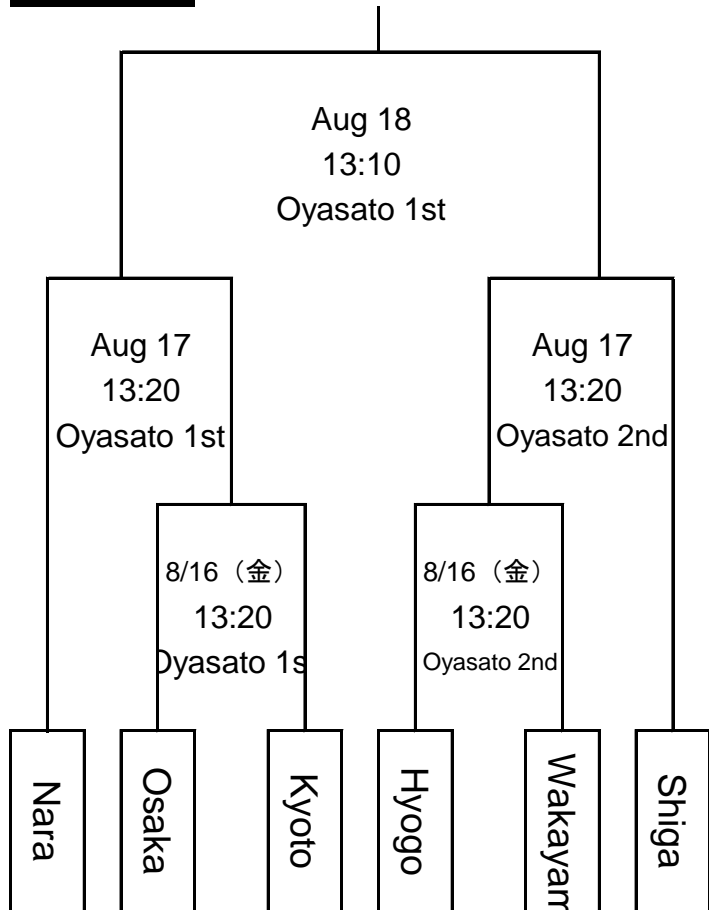

The 68th National Sports Festival - Kinki Block

<Tournament Chart>

[Period] Aug 16 -18, 2013

[Place] Oyasato Hockey Field (1st & 2nd field)

Girl

Boy

Women

Men

Place	Section	Start	No	[1st day] Aug 16	Match-up
1st field					
	Boy	11:40		Hyogo { — }	Osaka
	Women	13:20		Osaka { — }	Kyoto
	Men	15:00		Nara { — }	Osaka
2nd field	Girl	10:00		Kyoto { — }	Wakayama
	Boy	11:40		Wakayama { — }	Kyoto
	Women	13:20		Hyogo { — }	Wakayama
	Men	15:00		Hyogo { — }	Shiga

Place	Section	Start	No	2nd day] Aug 17	Match-up
1st field	Girl	10:00		Shiga { — }	Osaka
	Boy	11:40		Shiga { — }	
	Women	13:20		Nara { — }	
	Men	15:00		Kyoto { — }	
2nd field	Girl	10:00		{ — }	Nara
	Boy	11:40		{ — }	Nara
	Women	13:20		{ — }	Shiga
	Men	15:00		{ — }	Wakayama

Place	Section	Start	No	[final day] Aug 18	Match-up
1st field	Girl	9:30		{ — }	
	Boy	11:20		{ — }	
	Women	13:10		{ — }	
	Men	15:00		{ — }	