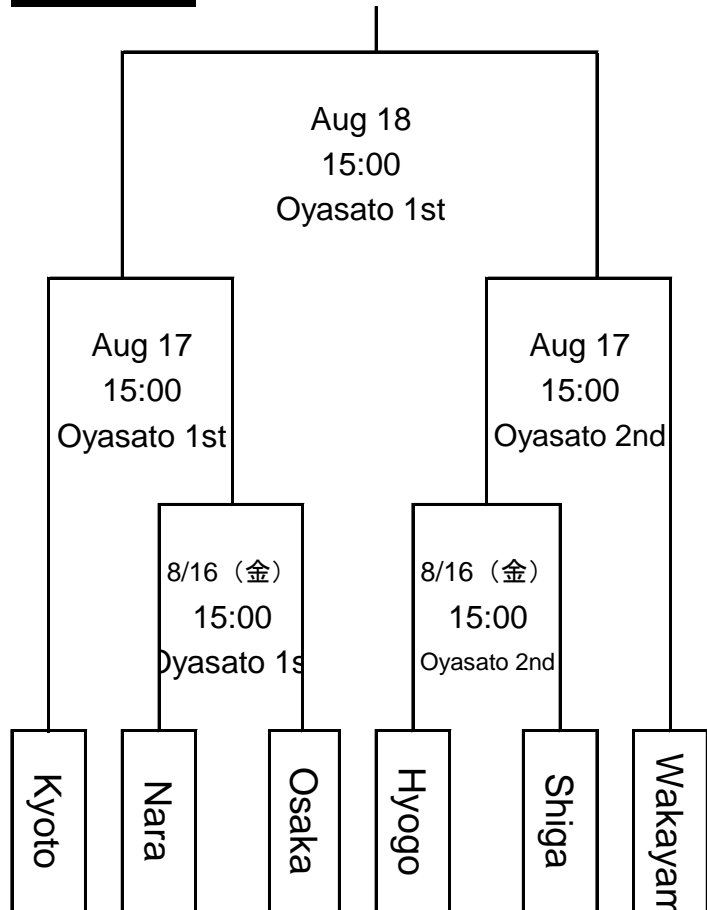

The 68th National Sports Festival - Kinki Block

<Tournament Chart>

[Period] Aug 16 -18, 2013

[Place] Oyasato Hockey Field (1st & 2nd field)

Girl

Boy

Women

Men

Place	Section	Start	No	[1st day] Aug 16	Match-up
1st field					
	Boy	11:40		Hyogo { — }	Osaka
	Women	13:20		Osaka { — }	Kyoto
	Men	15:00		Nara { — }	Osaka
2nd field	Girl	10:00		Kyoto { — }	Wakayama
	Boy	11:40		Wakayama { — }	Kyoto
	Women	13:20		Hyogo { — }	Wakayama
	Men	15:00		Hyogo { — }	Shiga

Place	Section	Start	No	2nd day] Aug 17	Match-up
1st field	Girl	10:00		Shiga { — }	Osaka
	Boy	11:40		Shiga { — }	
	Women	13:20		Nara { — }	
	Men	15:00		Kyoto { — }	
2nd field	Girl	10:00		{ — }	Nara
	Boy	11:40		{ — }	Nara
	Women	13:20		{ — }	Shiga
	Men	15:00		{ — }	Wakayama

Place	Section	Start	No	[final day] Aug 18	Match-up
1st field	Girl	9:30		{ — }	
	Boy	11:20		{ — }	
	Women	13:10		{ — }	
	Men	15:00		{ — }	