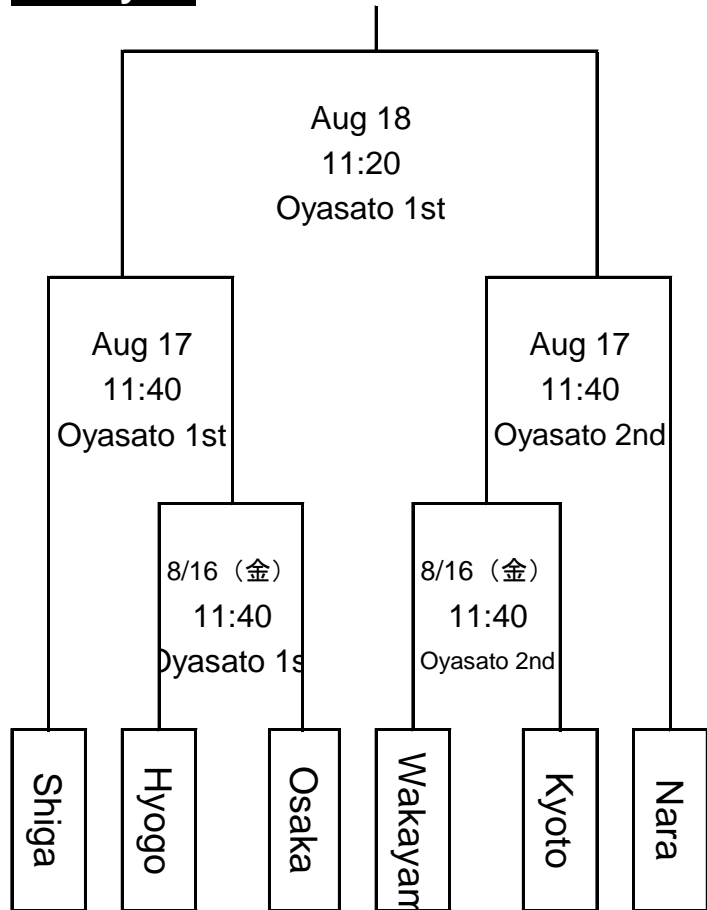

The 68th National Sports Festival - Kinki Block

<Tournament Chart>

[Period] Aug 16 -18, 2013

[Place] Oyasato Hockey Field (1st & 2nd field)

Girl

Boy

Women

Men

Place	Section	Start	No	[1st day] Aug 16	Match-up
1st field					
	Boy	11:40		Hyogo { — }	Osaka
	Women	13:20		Osaka { — }	Kyoto
	Men	15:00		Nara { — }	Osaka
2nd field	Girl	10:00		Kyoto { — }	Wakayama
	Boy	11:40		Wakayama { — }	Kyoto
	Women	13:20		Hyogo { — }	Wakayama
	Men	15:00		Hyogo { — }	Shiga

Place	Section	Start	No	2nd day] Aug 17	Match-up
1st field	Girl	10:00		Shiga { — }	Osaka
	Boy	11:40		Shiga { — }	
	Women	13:20		Nara { — }	
	Men	15:00		Kyoto { — }	
2nd field	Girl	10:00		{ — }	Nara
	Boy	11:40		{ — }	Nara
	Women	13:20		{ — }	Shiga
	Men	15:00		{ — }	Wakayama

Place	Section	Start	No	[final day] Aug 18	Match-up
1st field	Girl	9:30		{ — }	
	Boy	11:20		{ — }	
	Women	13:10		{ — }	
	Men	15:00		{ — }	