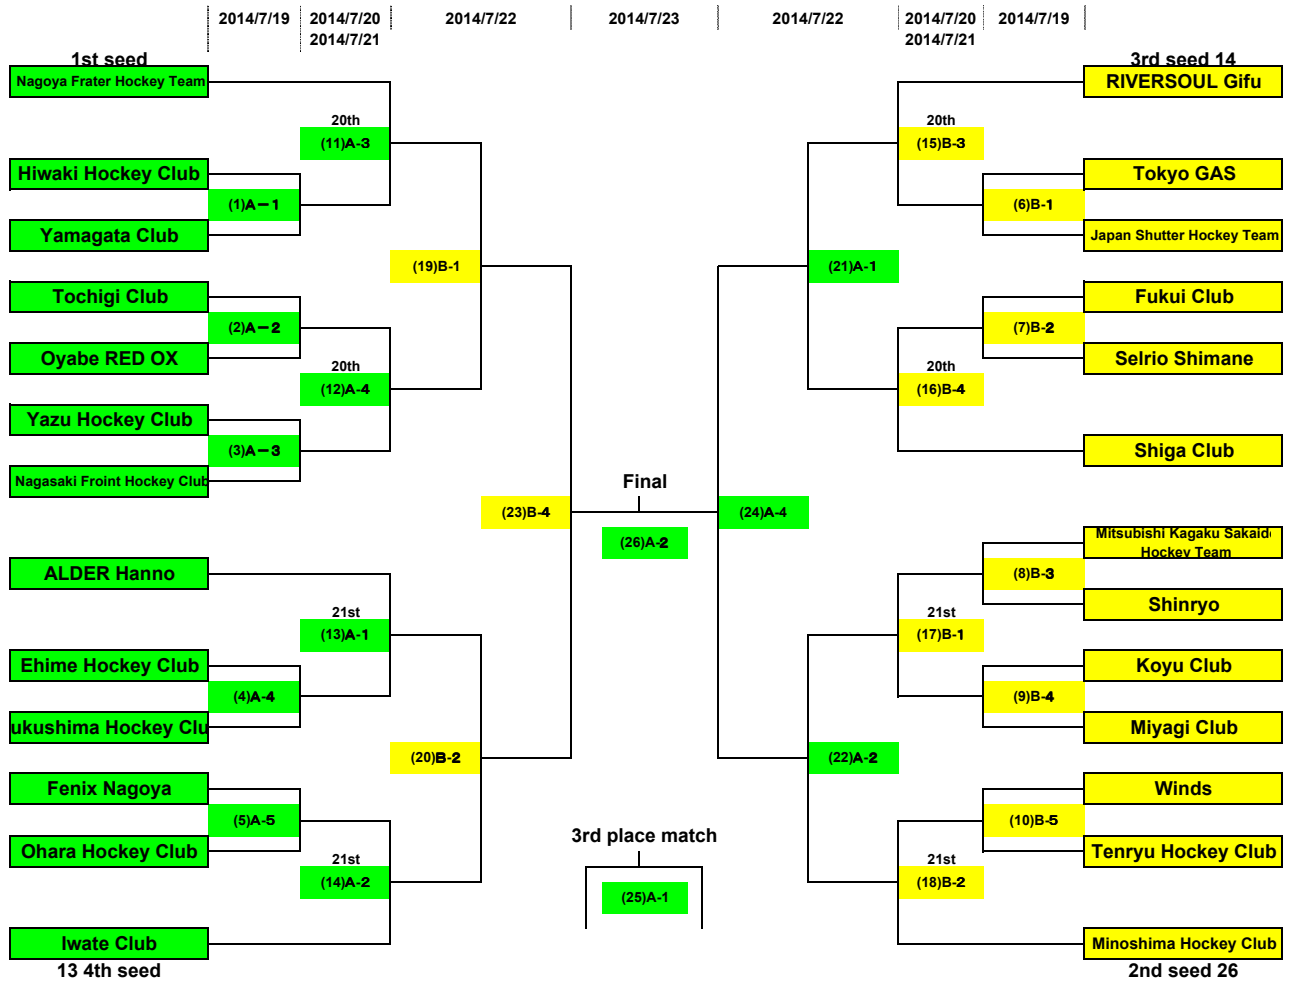

# Tournament Chart

Court & Accomodation - Kimino-Town  
 Court & Accomodation - Hidaka-Town

[Men]

[Women]