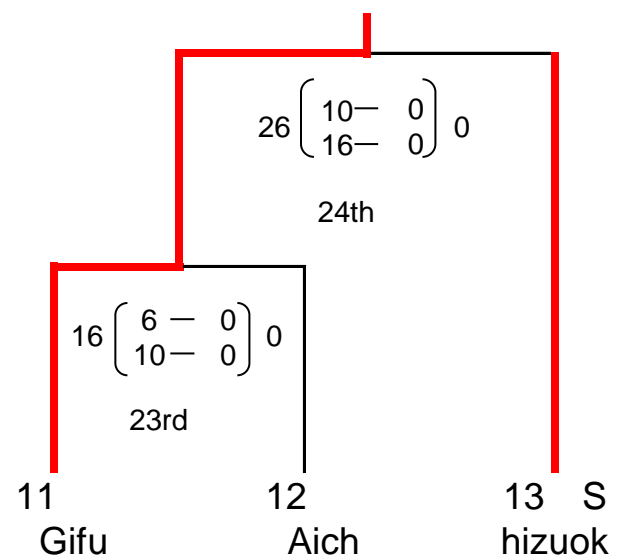

Representative	Gifu

(Girl)