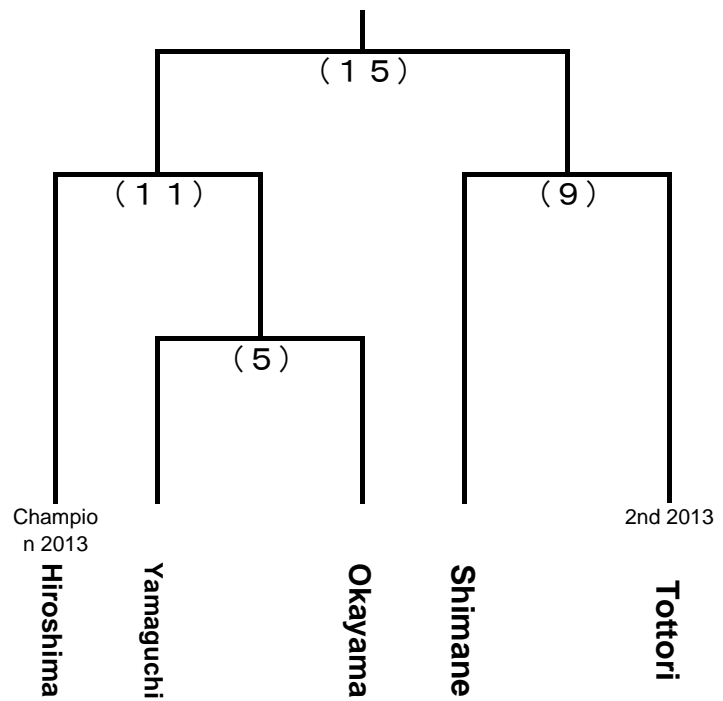

69th National Sports Festival - Chugoku Block Tournament Chart

Aug 22-24, 2014

izumo Town Minari Park Artificial Turf Hockey Field

Boy

Girl

Men

Women

Aug 22				
(1)	9:00	Hiroshima vs Okayama	Girl	
(2)	10:30	Yamaguchi vs Okayama	Boy	
(3)	12:00	Tottori vs Yamaguchi	Girl	
(4)	13:30	Hiroshima vs Tottori	Boy	
(5)	15:00	Yamaguchi vs Okayama	Women	
(6)	16:30	Yamaguchi vs Okayama	Men	

Aug 23				
(7)	9:00	Shimane vs (1) Winner	Girl	
(8)	10:30	Shimane vs (2) Winner	Boy	
(9)	12:00	Shimane vs Tottori	Women	
(10)	13:30	Tottori vs Hiroshima	Men	
(11)	15:00	Hiroshima vs (5) Winner	Women	
(12)	16:30	Shimane vs (6) Winner	Men	

Aug 24				
(13)	9:00	(7) Winner vs (3) Winner	Girl	
(14)	10:30	(8) Winner vs (4) Winner	Boy	
(15)	12:00	(11) Winner vs (9) Winner	Women	
(16)	13:30	(12) Winner vs (10) Winner	Men	