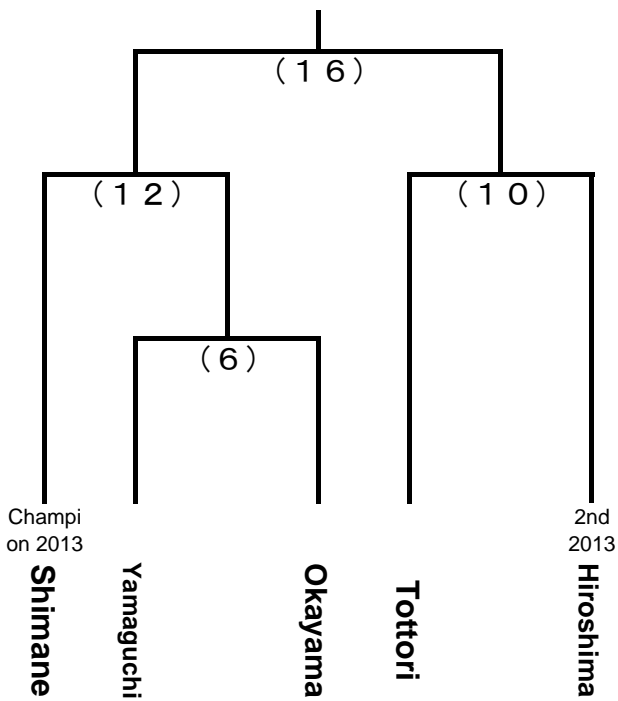

69th National Sports Festival - Chugoku Block Tournament Chart

Aug 22-24, 2014

izumo Town Minari Park Artificial Turf Hockey Field

Boy

Girl

Men

Women

Aug 22				
(1)	9:00	Hiroshima vs Okayama	Girl	
(2)	10:30	Yamaguchi vs Okayama	Boy	
(3)	12:00	Tottori vs Yamaguchi	Girl	
(4)	13:30	Hiroshima vs Tottori	Boy	
(5)	15:00	Yamaguchi vs Okayama	Women	
(6)	16:30	Yamaguchi vs Okayama	Men	

Aug 23				
(7)	9:00	Shimane vs (1) Winner	Girl	
(8)	10:30	Shimane vs (2) Winner	Boy	
(9)	12:00	Shimane vs Tottori	Women	
(10)	13:30	Tottori vs Hiroshima	Men	
(11)	15:00	Hiroshima vs (5) Winner	Women	
(12)	16:30	Shimane vs (6) Winner	Men	

Aug 24				
(13)	9:00	(7) Winner vs (3) Winner	Girl	
(14)	10:30	(8) Winner vs (4) Winner	Boy	
(15)	12:00	(11) Winner vs (9) Winner	Women	
(16)	13:30	(12) Winner vs (10) Winner	Men	