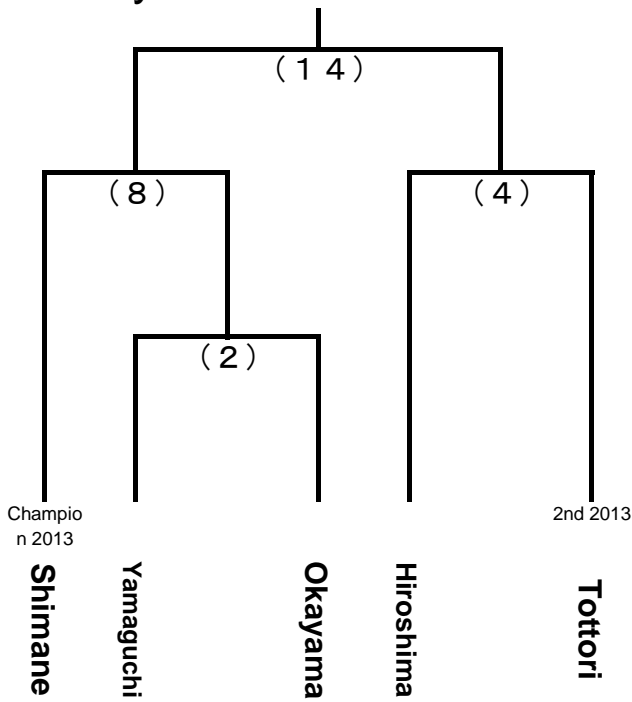

69th National Sports Festival - Chugoku Block Tournament Chart

Aug 22-24, 2014

izumo Town Minari Park Artificial Turf Hockey Field

Boy

Girl

Men

Women

Aug 22				
(1)	9:00	Hiroshima vs Okayama	Girl	
(2)	10:30	Yamaguchi vs Okayama	Boy	
(3)	12:00	Tottori vs Yamaguchi	Girl	
(4)	13:30	Hiroshima vs Tottori	Boy	
(5)	15:00	Yamaguchi vs Okayama	Women	
(6)	16:30	Yamaguchi vs Okayama	Men	

Aug 23				
(7)	9:00	Shimane vs (1) Winner	Girl	
(8)	10:30	Shimane vs (2) Winner	Boy	
(9)	12:00	Shimane vs Tottori	Women	
(10)	13:30	Tottori vs Hiroshima	Men	
(11)	15:00	Hiroshima vs (5) Winner	Women	
(12)	16:30	Shimane vs (6) Winner	Men	

Aug 24				
(13)	9:00	(7) Winner vs (3) Winner	Girl	
(14)	10:30	(8) Winner vs (4) Winner	Boy	
(15)	12:00	(11) Winner vs (9) Winner	Women	
(16)	13:30	(12) Winner vs (10) Winner	Men	