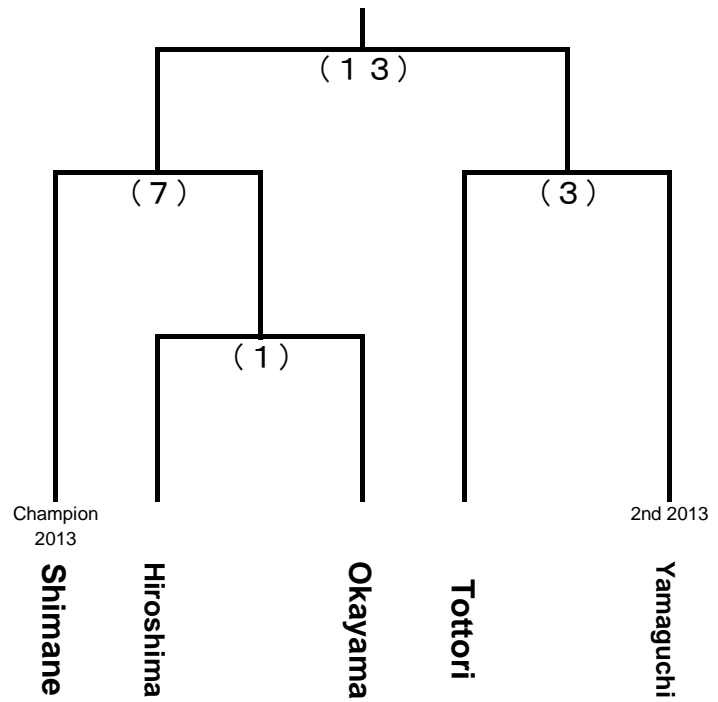

69th National Sports Festival - Chugoku Block Tournament Chart

Aug 22-24, 2014

izumo Town Minari Park Artificial Turf Hockey Field

Boy

Girl

Men

Women

Aug 22				
(1)	9:00	Hiroshima vs Okayama	Girl	
(2)	10:30	Yamaguchi vs Okayama	Boy	
(3)	12:00	Tottori vs Yamaguchi	Girl	
(4)	13:30	Hiroshima vs Tottori	Boy	
(5)	15:00	Yamaguchi vs Okayama	Women	
(6)	16:30	Yamaguchi vs Okayama	Men	

Aug 23				
(7)	9:00	Shimane vs (1) Winner	Girl	
(8)	10:30	Shimane vs (2) Winner	Boy	
(9)	12:00	Shimane vs Tottori	Women	
(10)	13:30	Tottori vs Hiroshima	Men	
(11)	15:00	Hiroshima vs (5) Winner	Women	
(12)	16:30	Shimane vs (6) Winner	Men	

Aug 24				
(13)	9:00	(7) Winner vs (3) Winner	Girl	
(14)	10:30	(8) Winner vs (4) Winner	Boy	
(15)	12:00	(11) Winner vs (9) Winner	Women	
(16)	13:30	(12) Winner vs (10) Winner	Men	