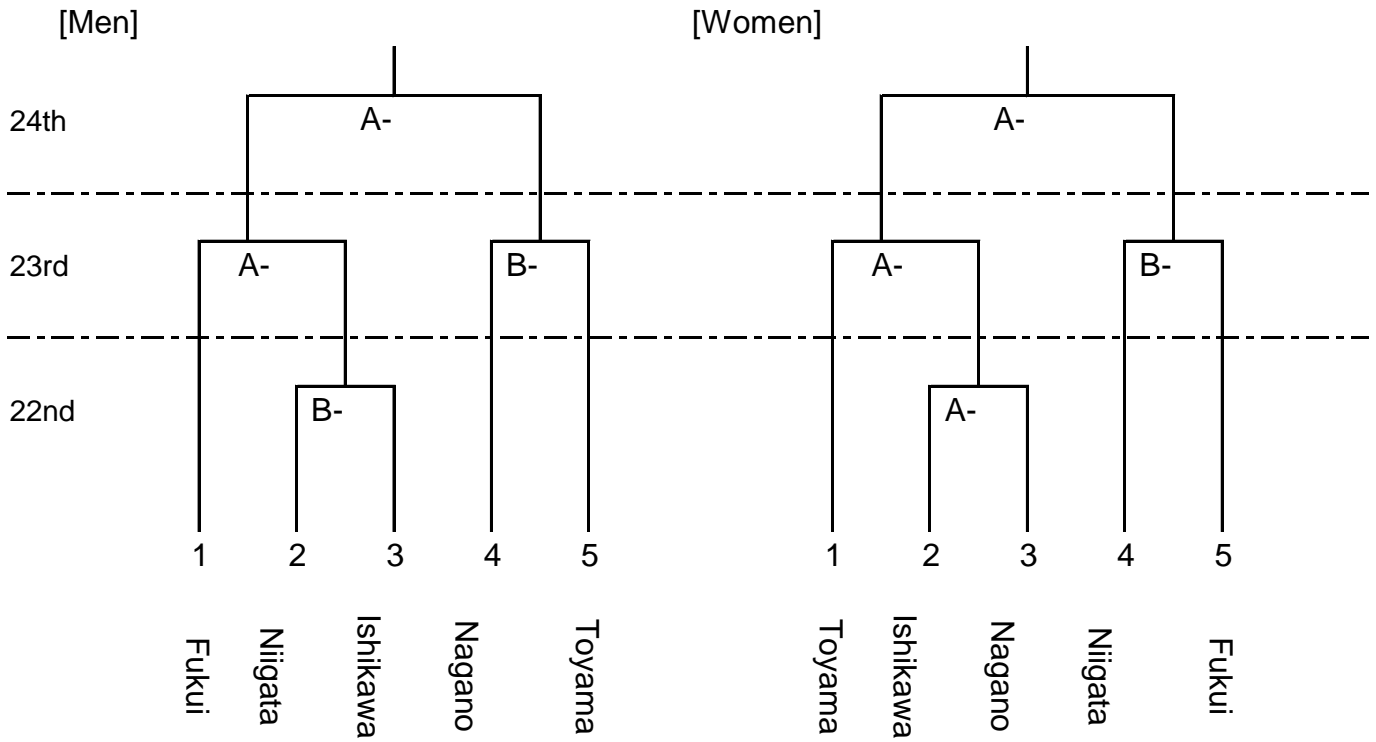

# 35th Kita-Shinetsu National Sports Festival - Tournament Chart

Place: Echizen Town Asahi Sogo Athletic Field (Artificial Turf)  
 916-0147 42-8 Uchigori Echizen Town Nyu District

Court A - Street side  
 Court B - Mountain side