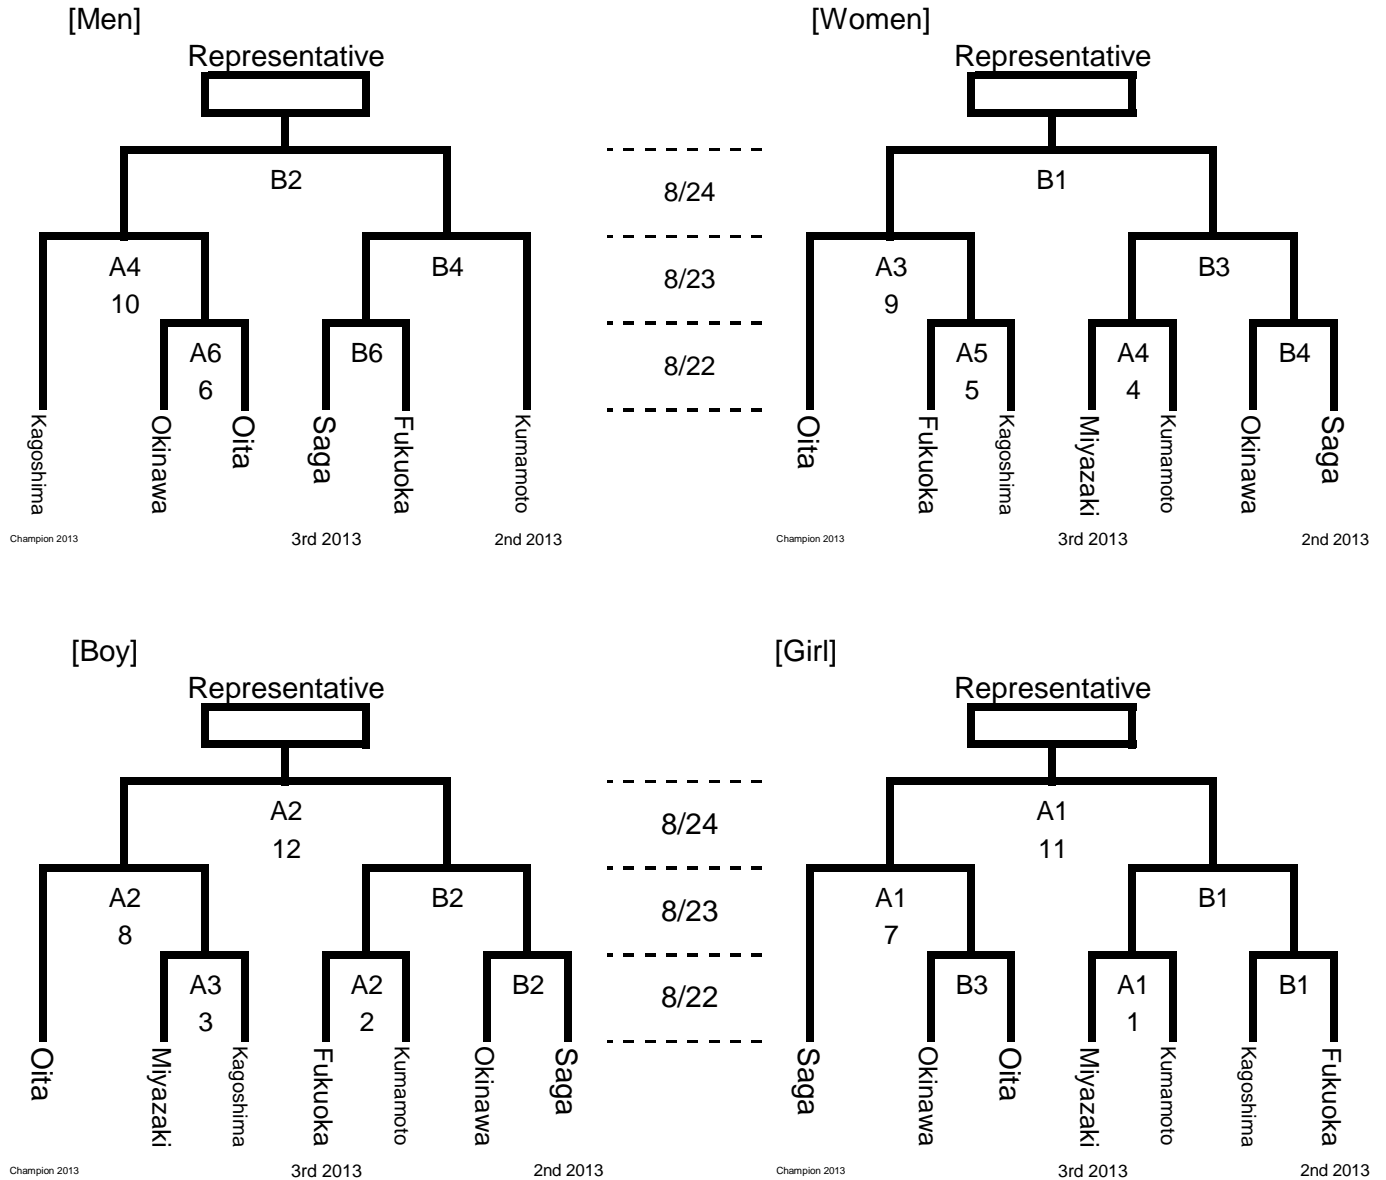

# Tournament Chart

Court A : Rinkan Hiroba S Artificial Turf (Parking Side)  
 Court B : Rinkan Hiroba S Artificial Turf (Mountain Side)

○Upper : Court & Game Order  
 ○Bottom : Game No.

## [Game Schedule]

Order	Aug 22	Aug 23	Aug 24
1st game	9:00	9:00	9:00
2nd game	10:30	10:30	10:30
3rd game	12:00	12:00	
4th game	13:30	13:30	
5th game	15:00		
6th game	16:30		