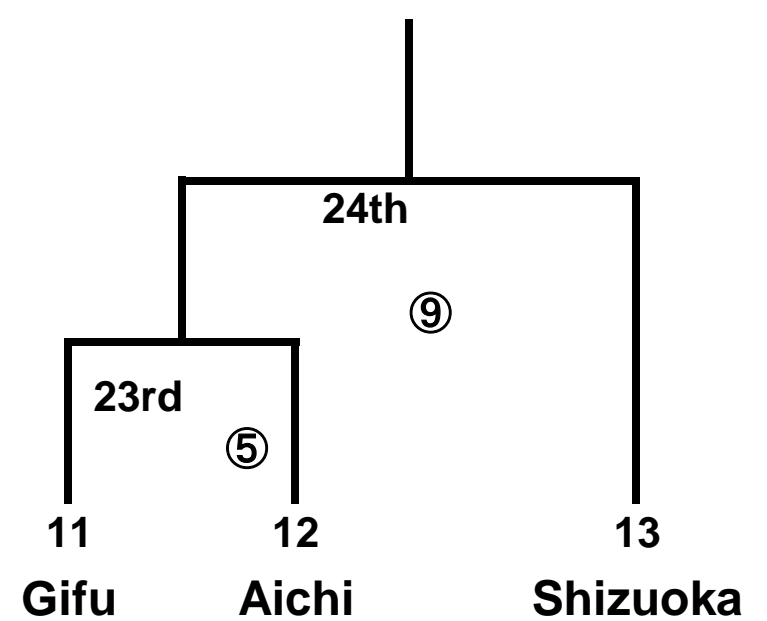

Game Schedule

Aug 23

Game No.	Time	Section	Place
	9 : 45 ~	Men	Gifu Pref. Green Stadium
	11 : 30 ~	Men	
	13 : 15 ~	Girl	
	15 : 00 ~	Boy	
	16 : 45 ~	Women	

Aug 24

Game No.	Time	Section	Place
	10 : 00 ~	Men	Gifu Pref. Green Stadium
	11 : 45 ~	Girl	
	13 : 30 ~	Boy	
	15 : 15 ~	Women	

Tournament Chart

(Men)

Representative	
----------------	--

(Girl)

Representative	
----------------	--

(Boy)

Representative	
----------------	--

(Women)

Representative	
----------------	--