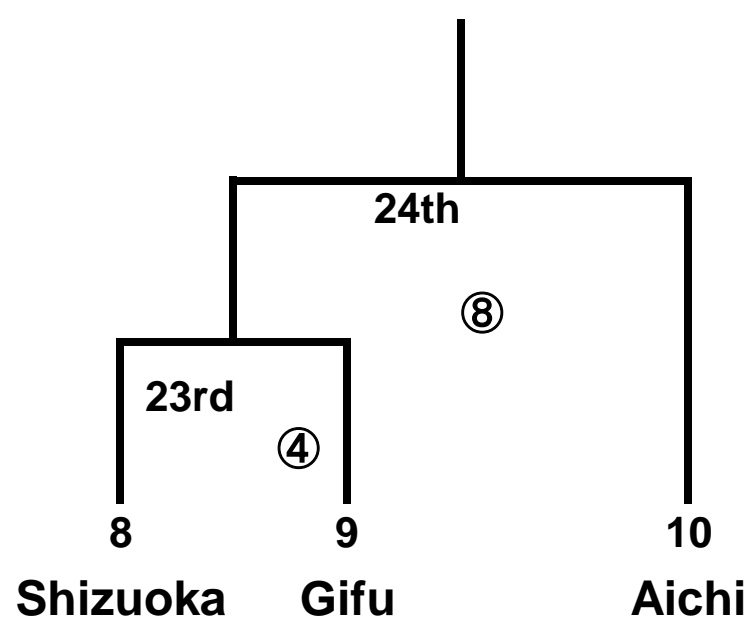

Game Schedule

Aug 23

Game No.	Time	Section	Place
	9 : 45 ~	Men	Gifu Pref. Green Stadium
	11 : 30 ~	Men	
	13 : 15 ~	Girl	
	15 : 00 ~	Boy	
	16 : 45 ~	Women	

Aug 24

Game No.	Time	Section	Place
	10 : 00 ~	Men	Gifu Pref. Green Stadium
	11 : 45 ~	Girl	
	13 : 30 ~	Boy	
	15 : 15 ~	Women	

Tournament Chart

(Men)

Representative	
----------------	--

(Girl)

Representative	
----------------	--

(Boy)

Representative	
----------------	--

(Women)

Representative	
----------------	--