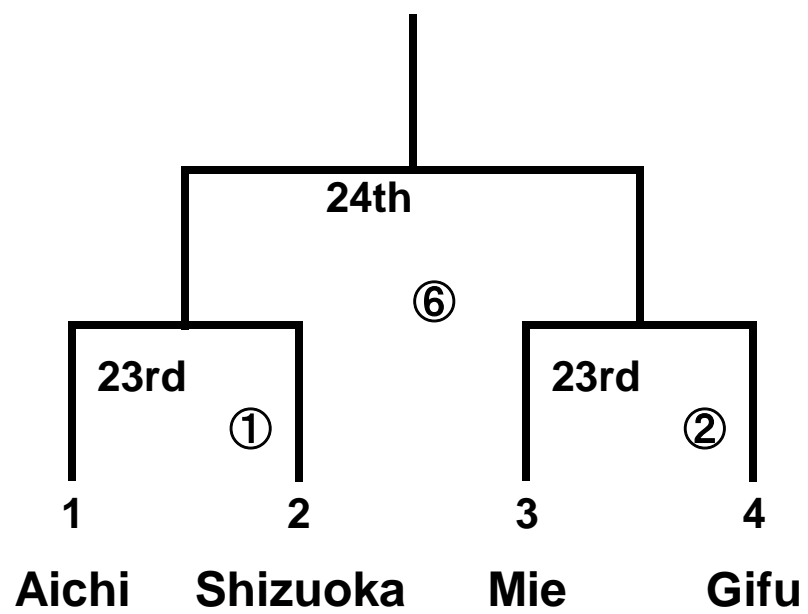

Game Schedule

Aug 23

Game No.	Time	Section	Place
	9 : 45 ~	Men	Gifu Pref. Green Stadium
	11 : 30 ~	Men	
	13 : 15 ~	Girl	
	15 : 00 ~	Boy	
	16 : 45 ~	Women	

Aug 24

Game No.	Time	Section	Place
	10 : 00 ~	Men	Gifu Pref. Green Stadium
	11 : 45 ~	Girl	
	13 : 30 ~	Boy	
	15 : 15 ~	Women	

Tournament Chart

(Men)

Representative	
----------------	--

(Girl)

Representative	
----------------	--

(Boy)

Representative	
----------------	--

(Women)