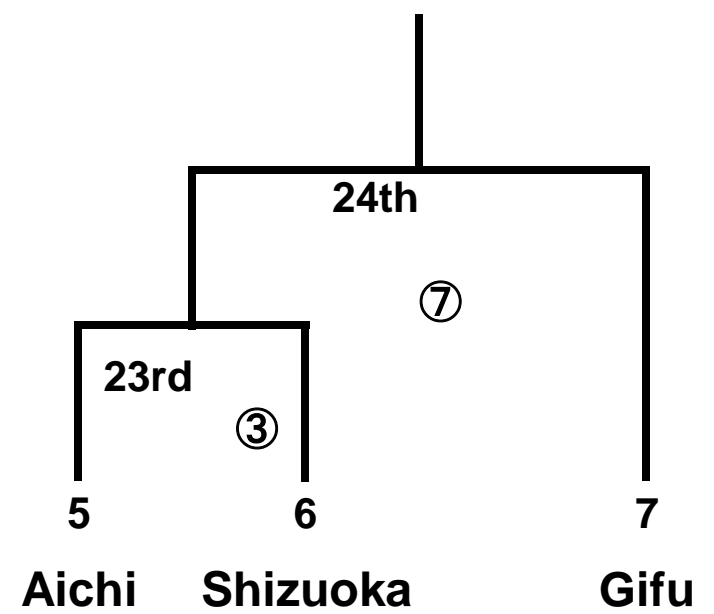

Game Schedule

Aug 23

Game No.	Time	Section	Place
	9 : 45 ~	Men	Gifu Pref. Green Stadium
	11 : 30 ~	Men	
	13 : 15 ~	Girl	
	15 : 00 ~	Boy	
	16 : 45 ~	Women	

Aug 24

Game No.	Time	Section	Place
	10 : 00 ~	Men	Gifu Pref. Green Stadium
	11 : 45 ~	Girl	
	13 : 30 ~	Boy	
	15 : 15 ~	Women	

Tournament Chart

(Men)

Representative	
----------------	--

(Girl)

Representative	
----------------	--

(Boy)

Representative	
----------------	--

(Women)