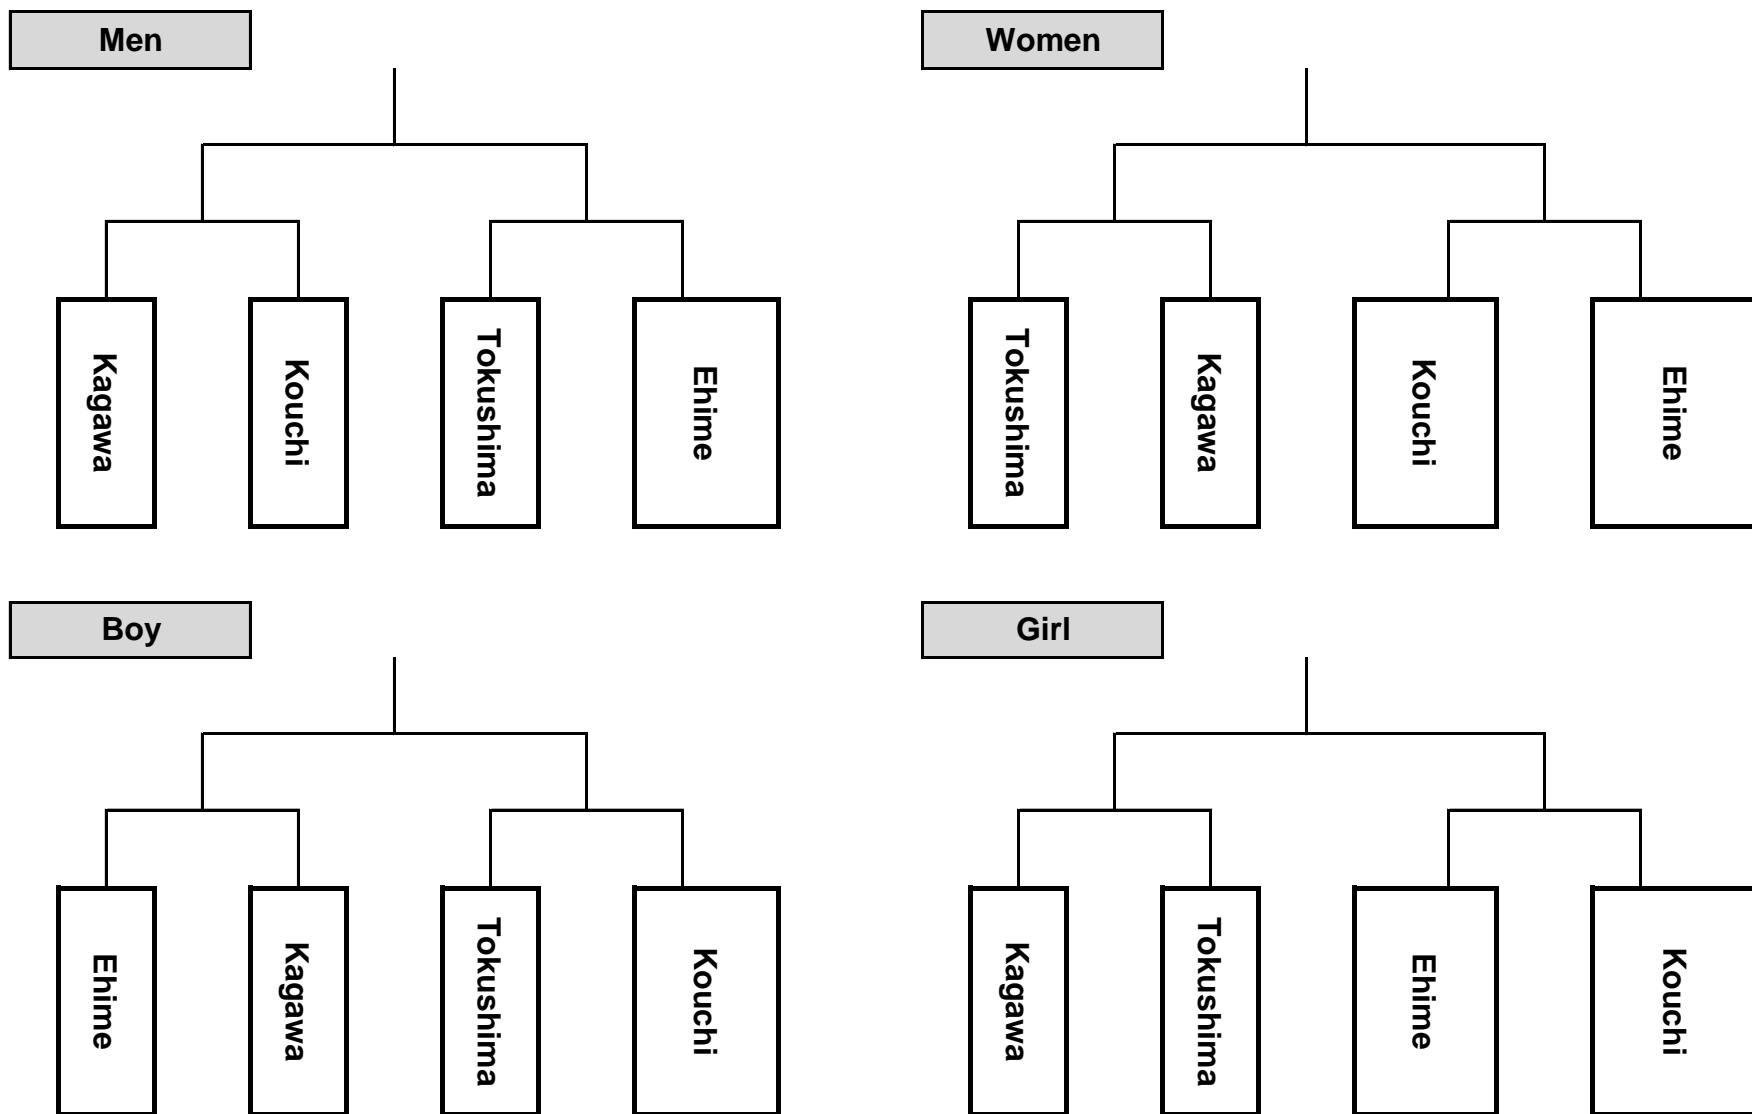

Tournament Chart

Game Schedule

Bo y	Opening Ceremony	Aug 14 17 : 00~	Sazan City Hotel Meeting Room
	Manager & Captain Meeting	Aug 14	After Opening Ceremony
M e n	Opening Ceremony	Aug 15 16 : 30~	Tosa Yamada Stadium Meeting Room
	Manager & Captain Meeting	Aug 15	After Opening Ceremony

Period	Start	Kouchi Koumi City Tosa Yamada Town					
		Tosa Yamada Stadium					
		No..	Section	Match-up			
[1st day] Aug 15	9 : 30 ~ 10 : 50		Girl	1st game	Kagawa	VS	Tokushima
	11 : 00 ~ 12 : 20		Girl	1st game	Ehime	VS	Kouchi
	12 : 30 ~ 13 : 50		Boy	1st game	Ehime	VS	Kagawa
	14 : 00 ~ 15 : 20		Boy	1st game	Tokushima	VS	Kouchi
[2nd day] Aug 16	8 : 30 ~ 9 : 50		Girl	Final		VS	
	10 : 00 ~ 11 : 20		Boy	Final		VS	
	11 : 30 ~ 12 : 50		Women	1st game	Tokushima	VS	Kagawa
	13 : 00 ~ 14 : 20		Women	1st game	Kouchi	VS	Ehime
	14 : 30 ~ 15 : 50		Men	1st game	Kagawa	VS	Kouchi
[3rd day] Aug 17	16 : 00 ~ 17 : 20		Men	1st game	Tokushima	VS	Ehime
	9 : 30 ~ 10 : 50		Women	Final		VS	
	11 : 00 ~ 12 : 20		Men	Final		VS	