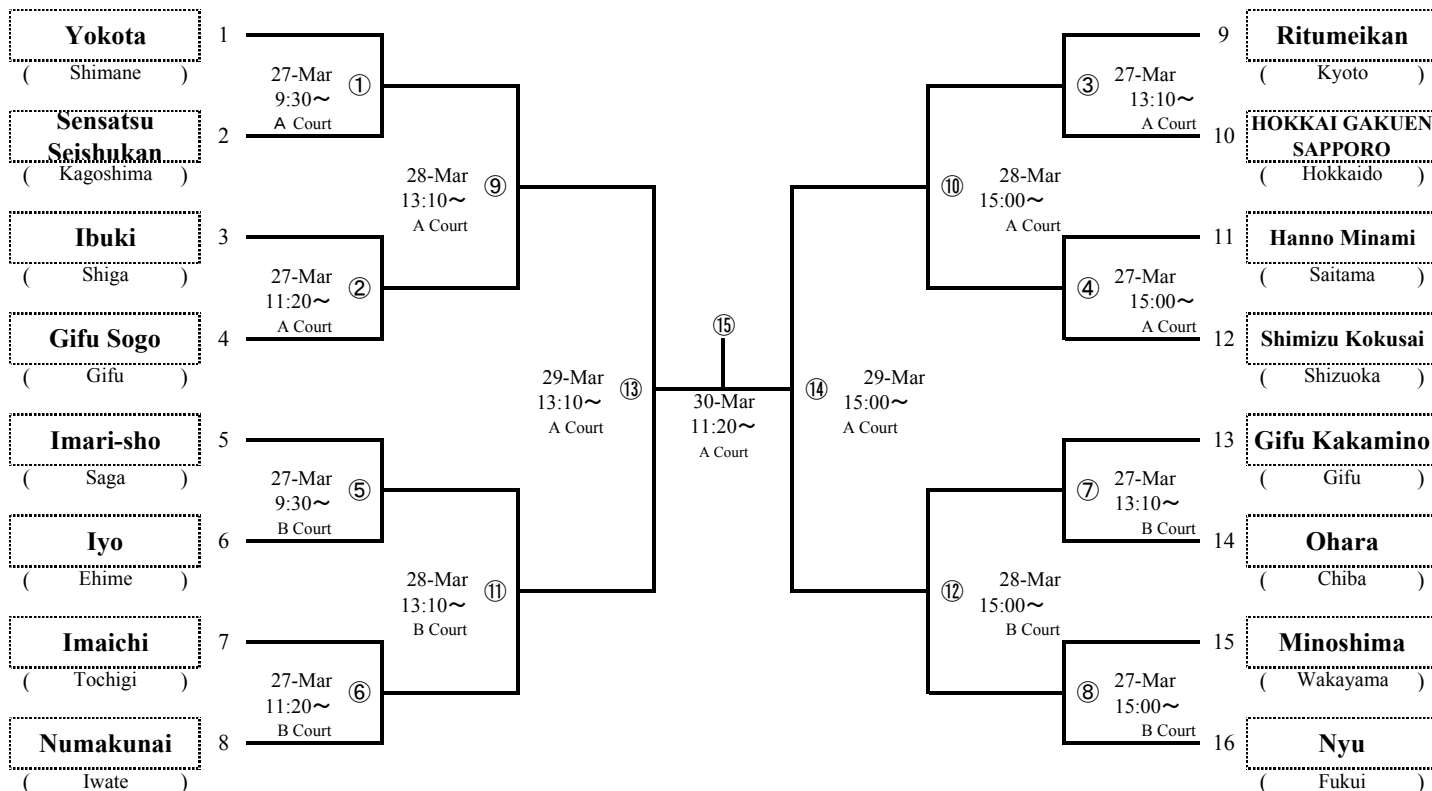

The Match-Ups of All-Japan High School Invitational Tournament (the 42nd)

(Place) Gifu-ken Green Stadium A Court (Water A)
Gifu-ken Green Stadium B Court (Water B)

Men

Women