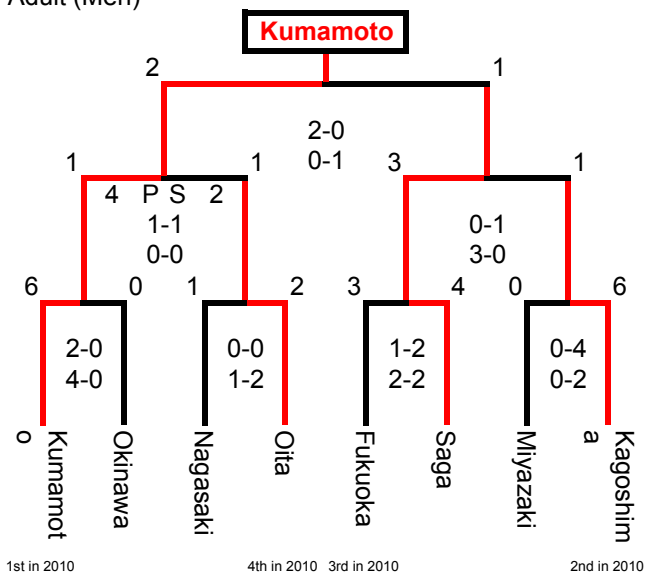

# National Sports Festival (the 31st) Kyushu Block Tournament

A: Imari Commercial High School Groud (Clay)

B: Kunimidai Venus (Clay)

C: Kunimidai Atheltic Field (Artificial Turf)

## Adult (Men)