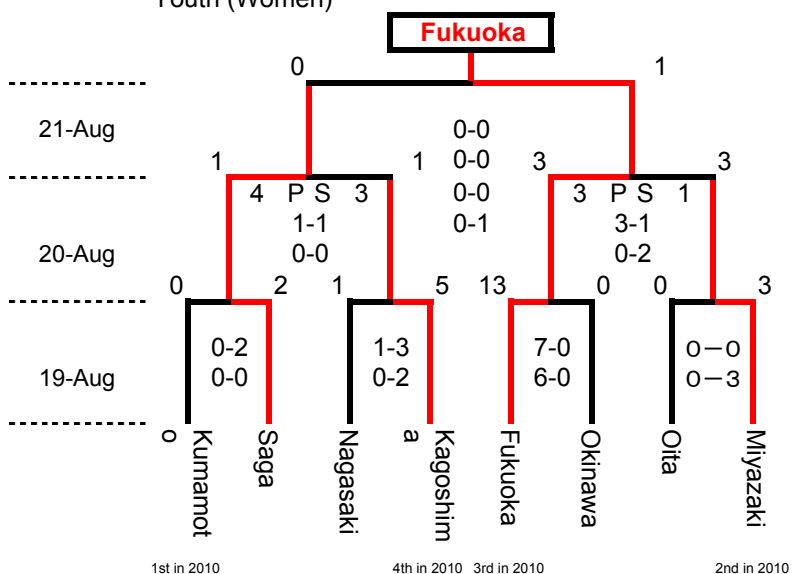

Youth (Women)

Game Order	19-Aug	20-Aug	21-Aug
1st	8:30	9:00	8:30
2nd	10:00	10:30	10:00
3rd	11:30	12:00	11:30
4th	13:00	13:30	13:00
5th	14:30		
6th	16:00		

* For Adult Men and Women, a deciding match between Kyushu and Chugoku will be held in Kumamoto on Aug 28.