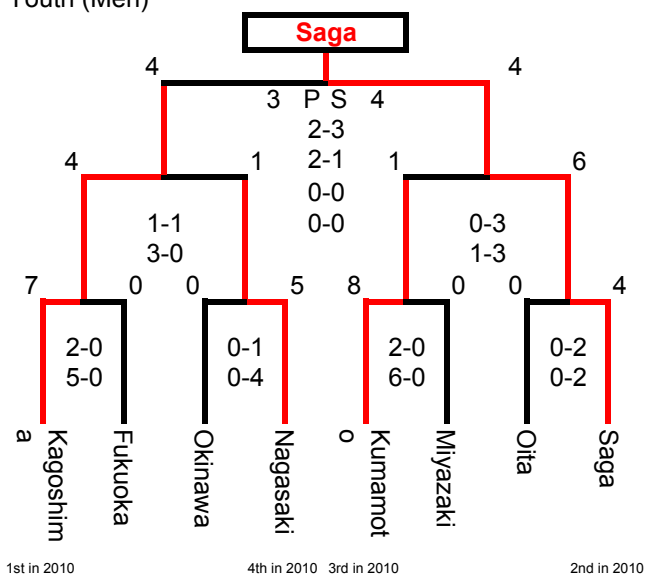

Youth (Men)