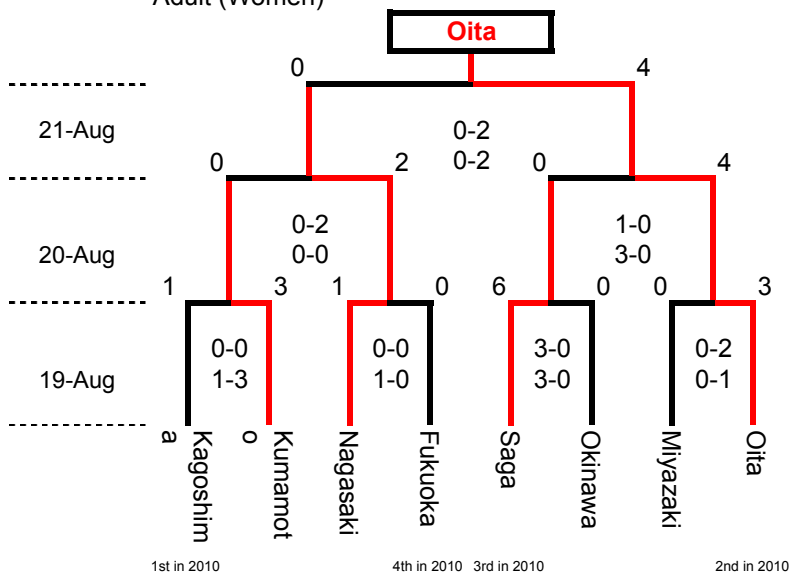

# National Sports Festival (the 31st) Kyushu Block Tournament

A: Imari Commercial High School Groud (Clay)

B: Kunimidai Venus (Clay)

C: Kunimidai Atheltic Field (Artificial Turf)

## Adult (Men)

## Adult (Women)