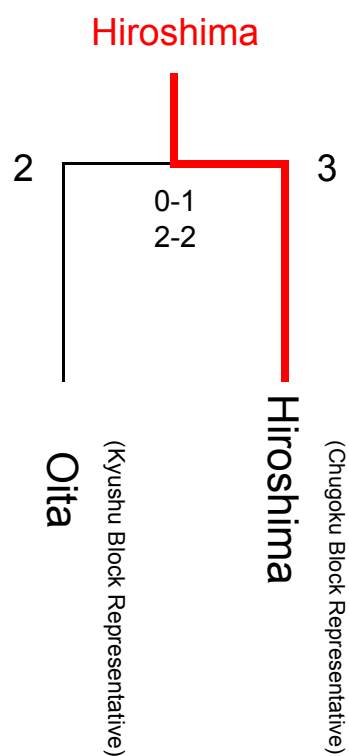

National Sports Festival - Kyushu and Chugoku Block Tournament

<Adult Men>

<Adult Women>

For Adult Men, Shimane qualified for National Sports Festival Finals.

For Adult Women, Hiroshima qualified for National Sports Festival Finals