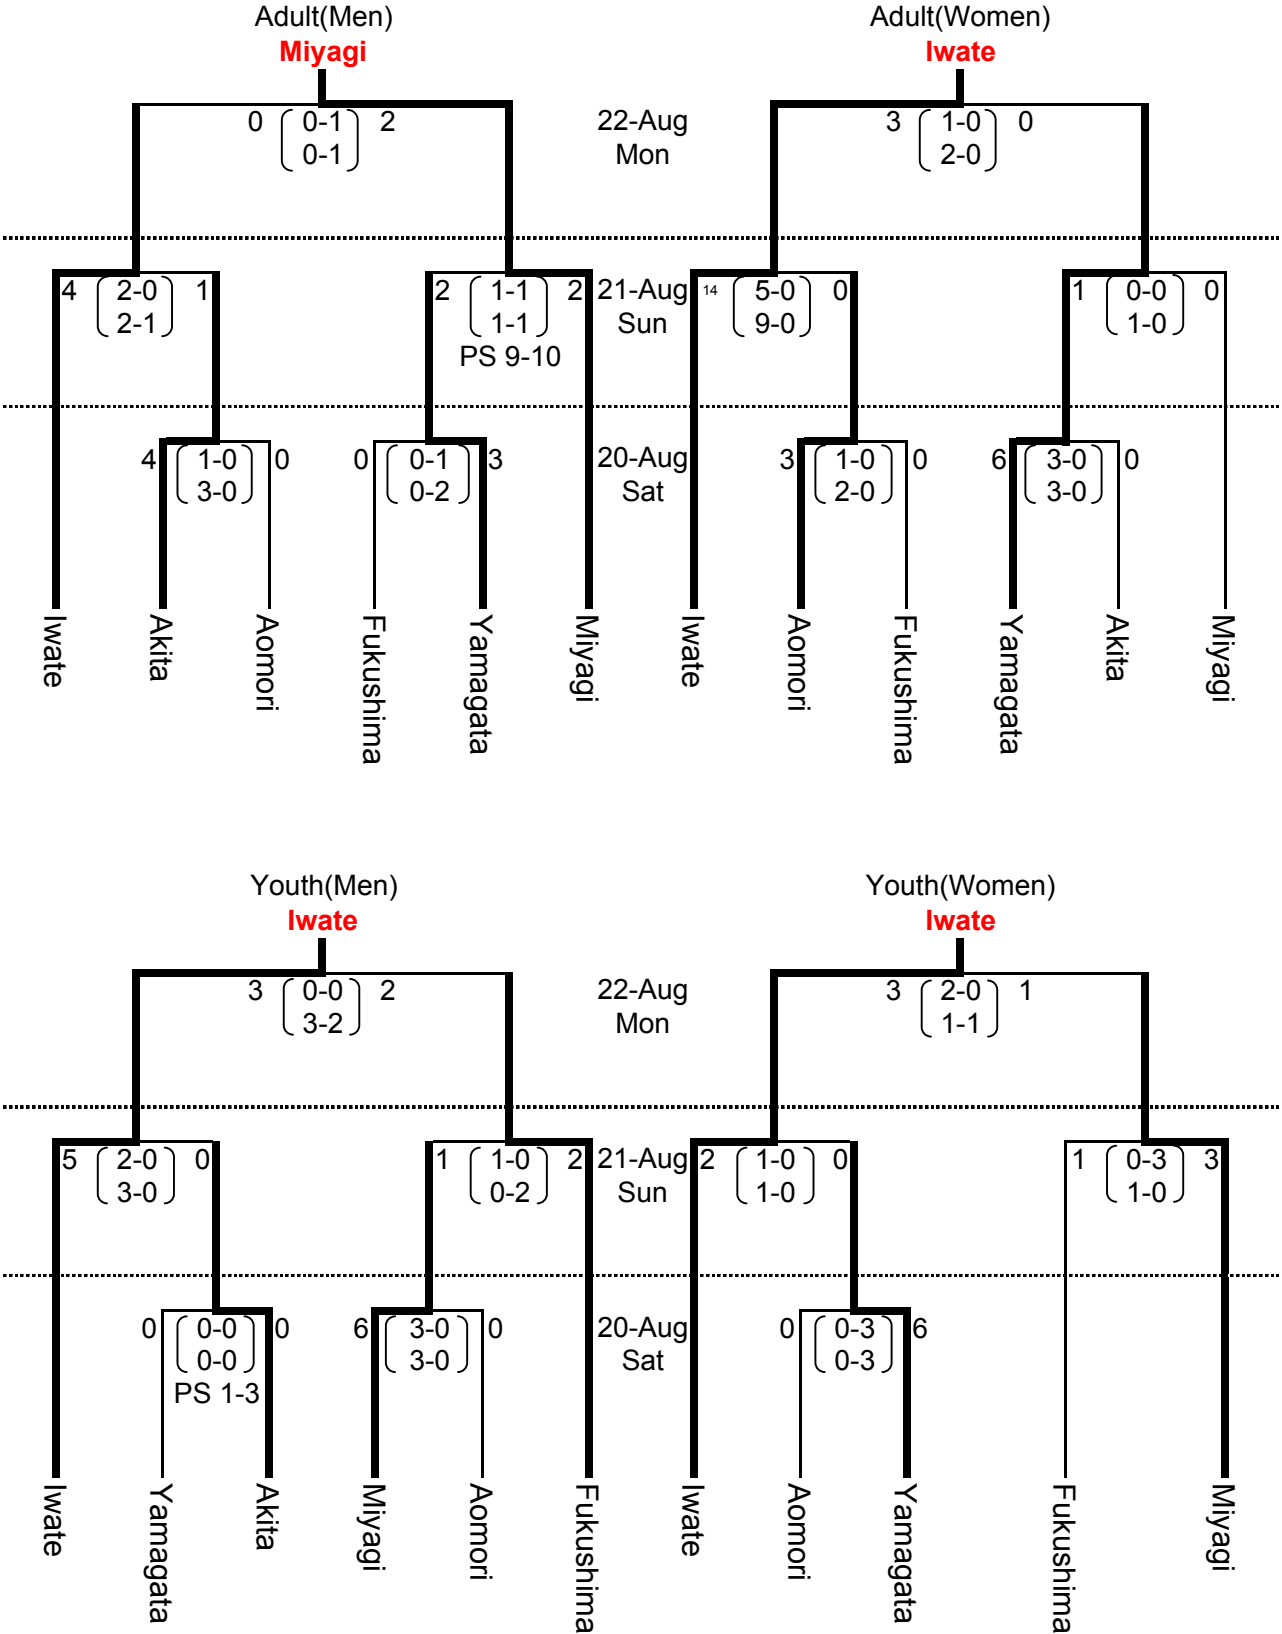

National Sports Festival (the 38th) Tohoku Block Tournament

Ugomachi Multipurpose Athletic Ground (Artificial 1Ugo High School Hockey Field (Clay))