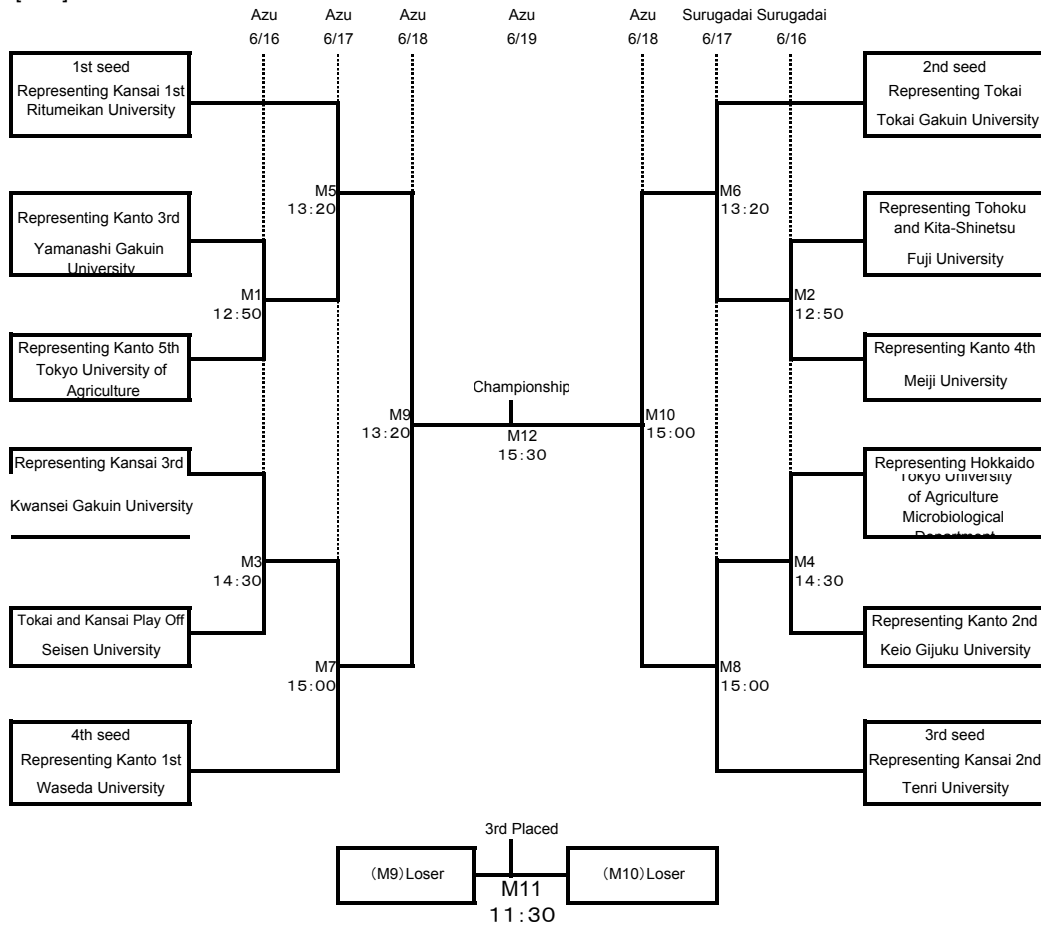

All-Japan University Play Off (the 31st) Tournament Chart

[Men]

[Women]