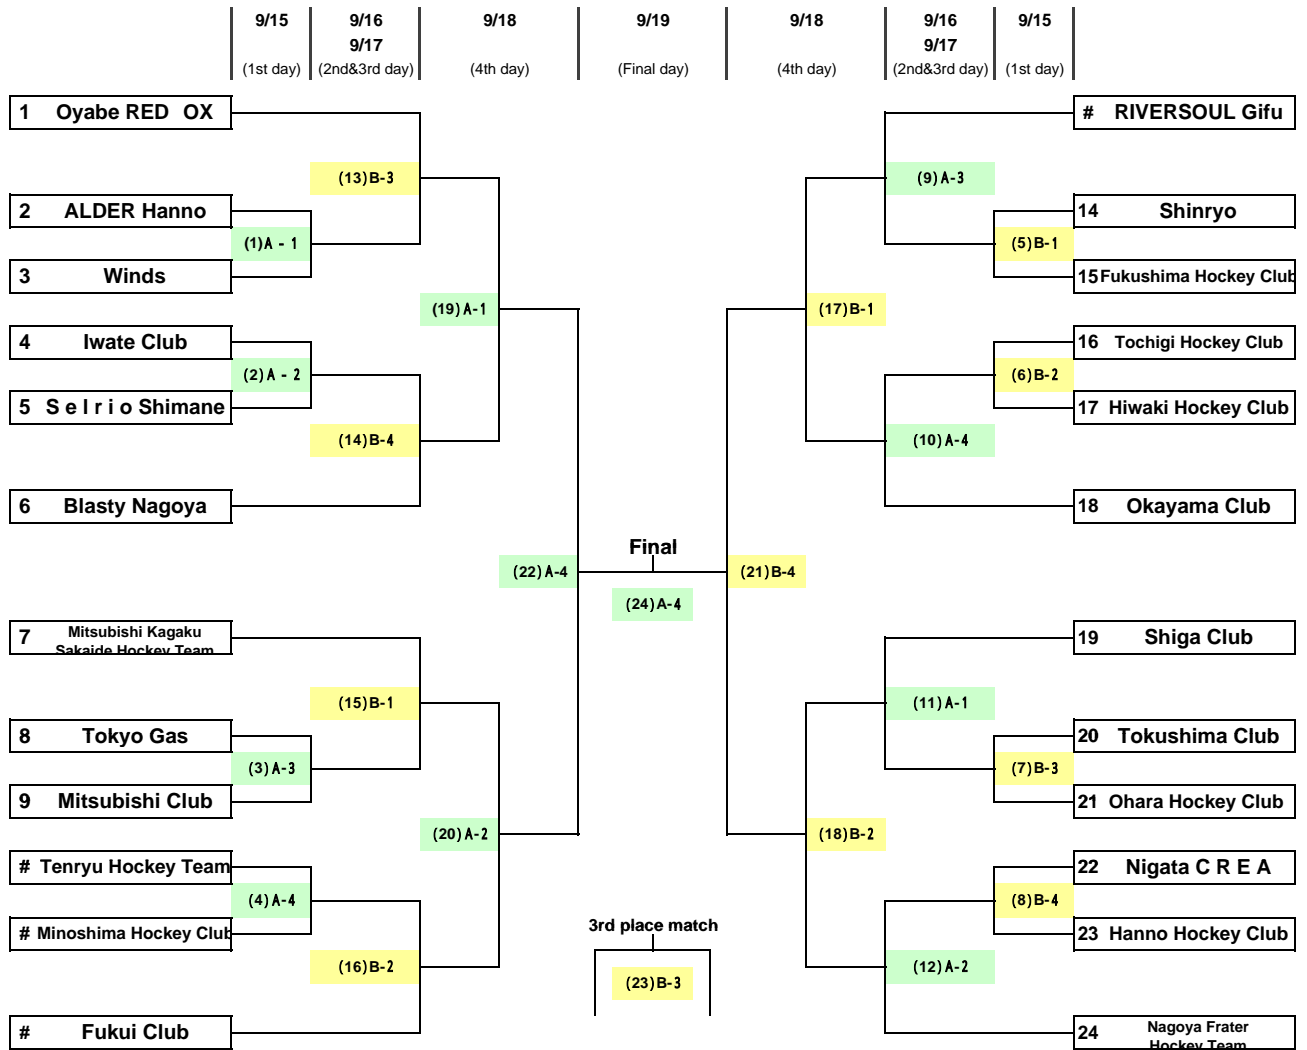

Amateur National Championship 2012 - Tournament Chart

A ... Hino-shi Athletic Field
 B ... Asakawa Sports Park Ground

[Men]

[Women]