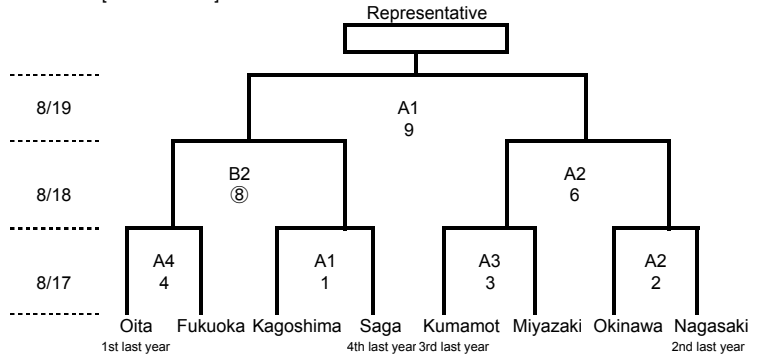

National Sports Festival (the 32nd) - Kyushu Block

A: Nakjinson Athletic Park Hockey Field (Natural Court)
 B: Kitayama High School (Cley Court)
 C: Nakjinson-owned Ground (Cley Court)

Upper Cell: Court & Game Order
 Lower Cell: Game No.

[Adult Men]

[Adult Women]

[Youth Men]

[Youth Women]

Game Order	8/17 (Fri)	8/18 (Sat)	8/19 (Sun)
1st game	8:30	9:00	8:30
2nd game	10:00	10:30	10:00
3rd game	11:30	12:00	11:30
4th game	13:00	13:30	13:00
5th game	14:30		
6th game	16:00		