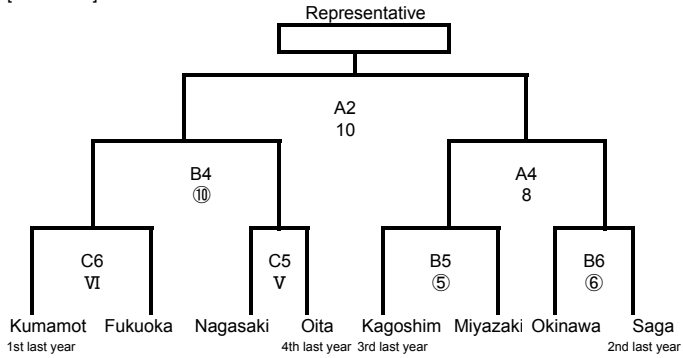

National Sports Festival (the 32nd) - Kyushu Block

A: Nakjinson Athletic Park Hockey Field (Natural Court)
 B: Kitayama High School (Cley Court)
 C: Nakjinson-owned Ground (Cley Court)

Upper Cell: Court & Game Order
 Lower Cell: Game No.

[Adult Men]

[Adult Women]

[Youth Men]

[Youth Women]

Game Order	8/17 (Fri)	8/18 (Sat)	8/19 (Sun)
1st game	8:30	9:00	8:30
2nd game	10:00	10:30	10:00
3rd game	11:30	12:00	11:30
4th game	13:00	13:30	13:00
5th game	14:30		
6th game	16:00		