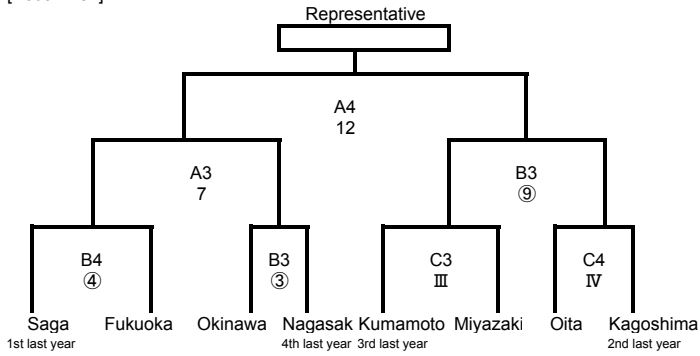

National Sports Festival (the 32nd) - Kyushu Block

A: Nakjinson Athletic Park Hockey Field (Natural Court)
 B: Kitayama High School (Cley Court)
 C: Nakjinson-owned Ground (Cley Court)

Upper Cell: Court & Game Order
 Lower Cell: Game No.

[Adult Men]

[Adult Women]

[Youth Men]

[Youth Women]

Game Order	8/17 (Fri)	8/18 (Sat)	8/19 (Sun)
1st game	8:30	9:00	8:30
2nd game	10:00	10:30	10:00
3rd game	11:30	12:00	11:30
4th game	13:00	13:30	13:00
5th game	14:30		
6th game	16:00		