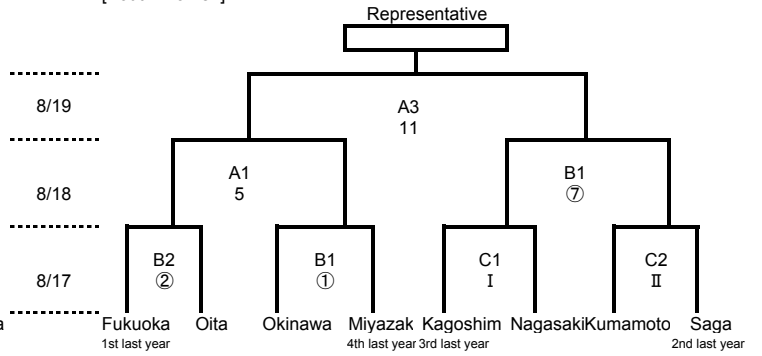

National Sports Festival (the 32nd) - Kyushu Block

A: Nakjinson Athletic Park Hockey Field (Natural Court)
 B: Kitayama High School (Cley Court)
 C: Nakjinson-owned Ground (Cley Court)

Upper Cell: Court & Game Order
 Lower Cell: Game No.

[Adult Men]

[Adult Women]

[Youth Men]

[Youth Women]

Game Order	8/17 (Fri)	8/18 (Sat)	8/19 (Sun)
1st game	8:30	9:00	8:30
2nd game	10:00	10:30	10:00
3rd game	11:30	12:00	11:30
4th game	13:00	13:30	13:00
5th game	14:30		
6th game	16:00		