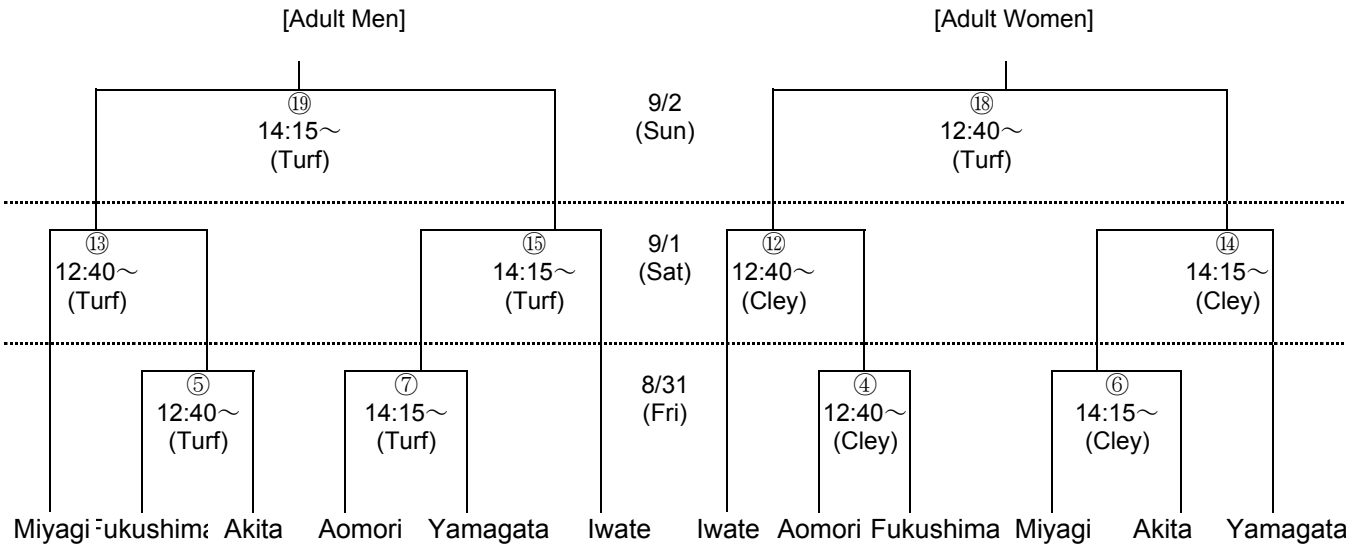

# Tournament Chart

(Turf) Hago-cho Multi-Purpose Athletic Field (Artificial Turf)

(Cley) Hago High School Hockey Field (Cley)