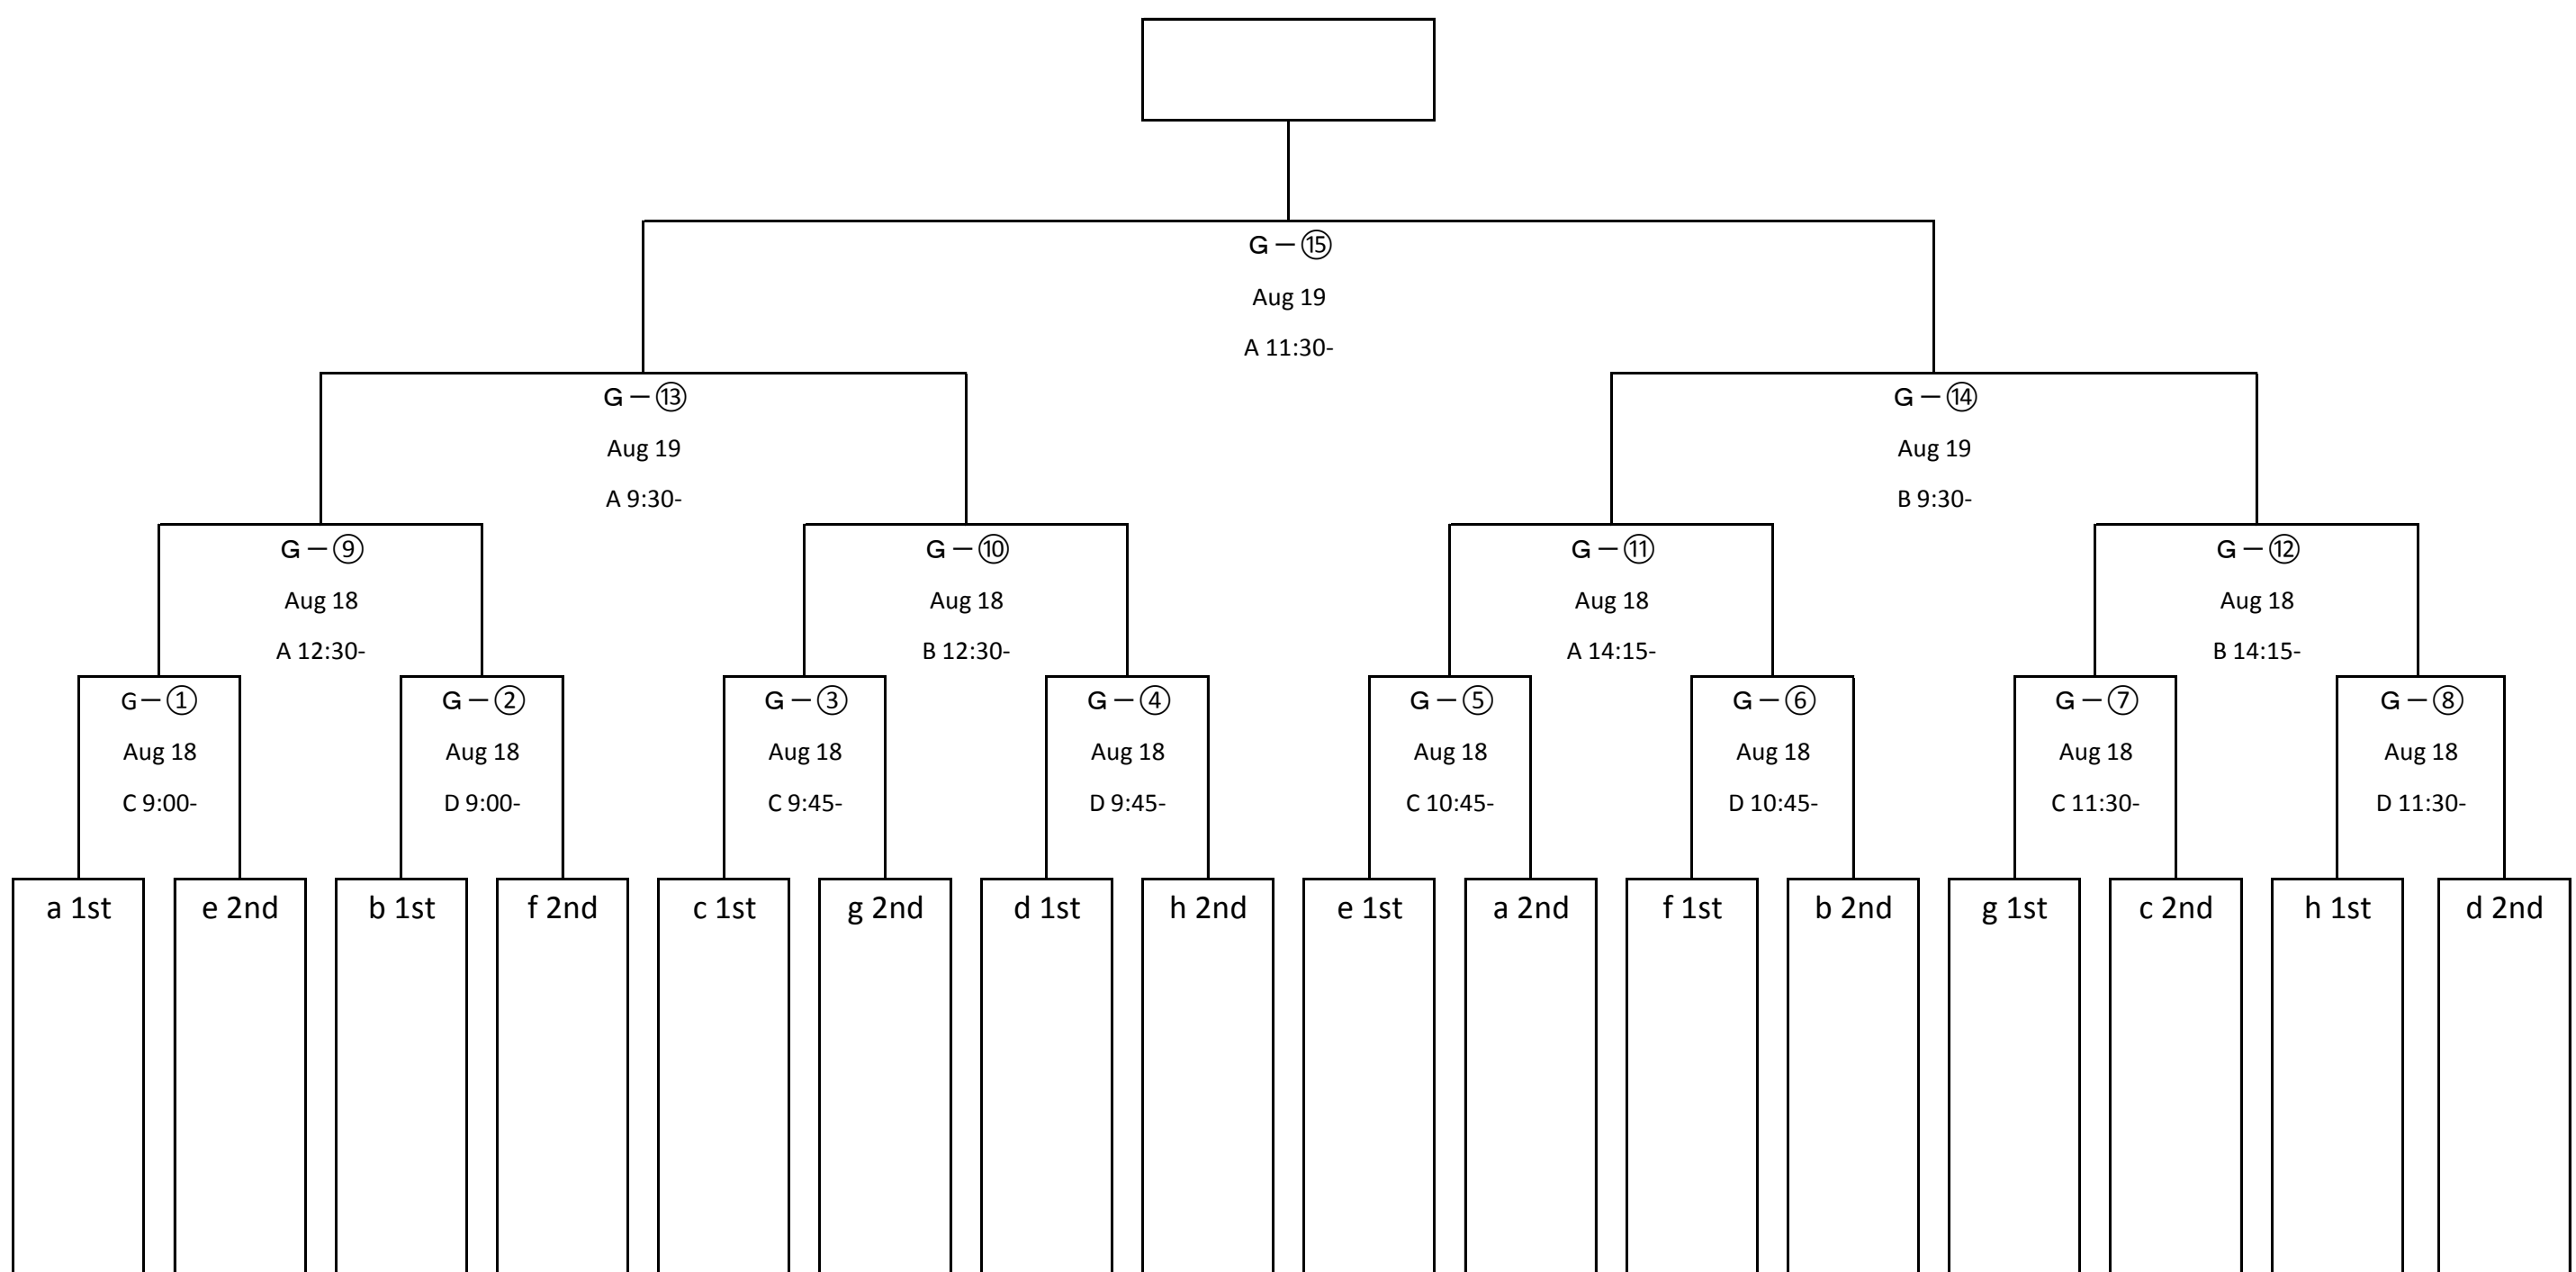

Tournament Chart

Men Final Tournament

Boy Preliminary League

A Block	B Block	C Block	D Block	E Block	F Block	G Block	H Block
① Kawaguchi	① Imari, Arita	1 Shimizu	1 Osawa	1 Seto	1 Kurihara Nishi	① Ibukiyama	1 Yokota
2 Ota	2 Shirane Midai	② Asahi	2 Ritumeikan	② Naka	② Nita	2 Numakunai	2 Tanagura
3 Misugidai	3 Komono	3 Unebi	③ Inaba	3 Tsusawa	3 Hikone Minami	3 Otani	③ Imaichi

Girl Final Tournament

Girl Preliminary League

a Block	b Block	c Block	d Block	e Block	f Block	g Block	h Block
1 Nita	1 Misugidai	1 Maki Higashi	1 Togi	1 Horiguchi, Dai Ichi	① Yazuchuo	① Oguni	① Sohara

2	Osawa
③	Inaba

②	Asahi
3	Numaknai

②	Kawaguchi
3	Yokota

2	<small>Kaji, Hanno Dai Ichi, Haraichiba</small>
③	Ibukiyama

2	Ritumeikan
③	Imaichi

2	Naka
3	Isurugi

2	Kooriyama Minami
3	Kaniya

2	Kurihara Nishi
3	Hagoromo Gakuen