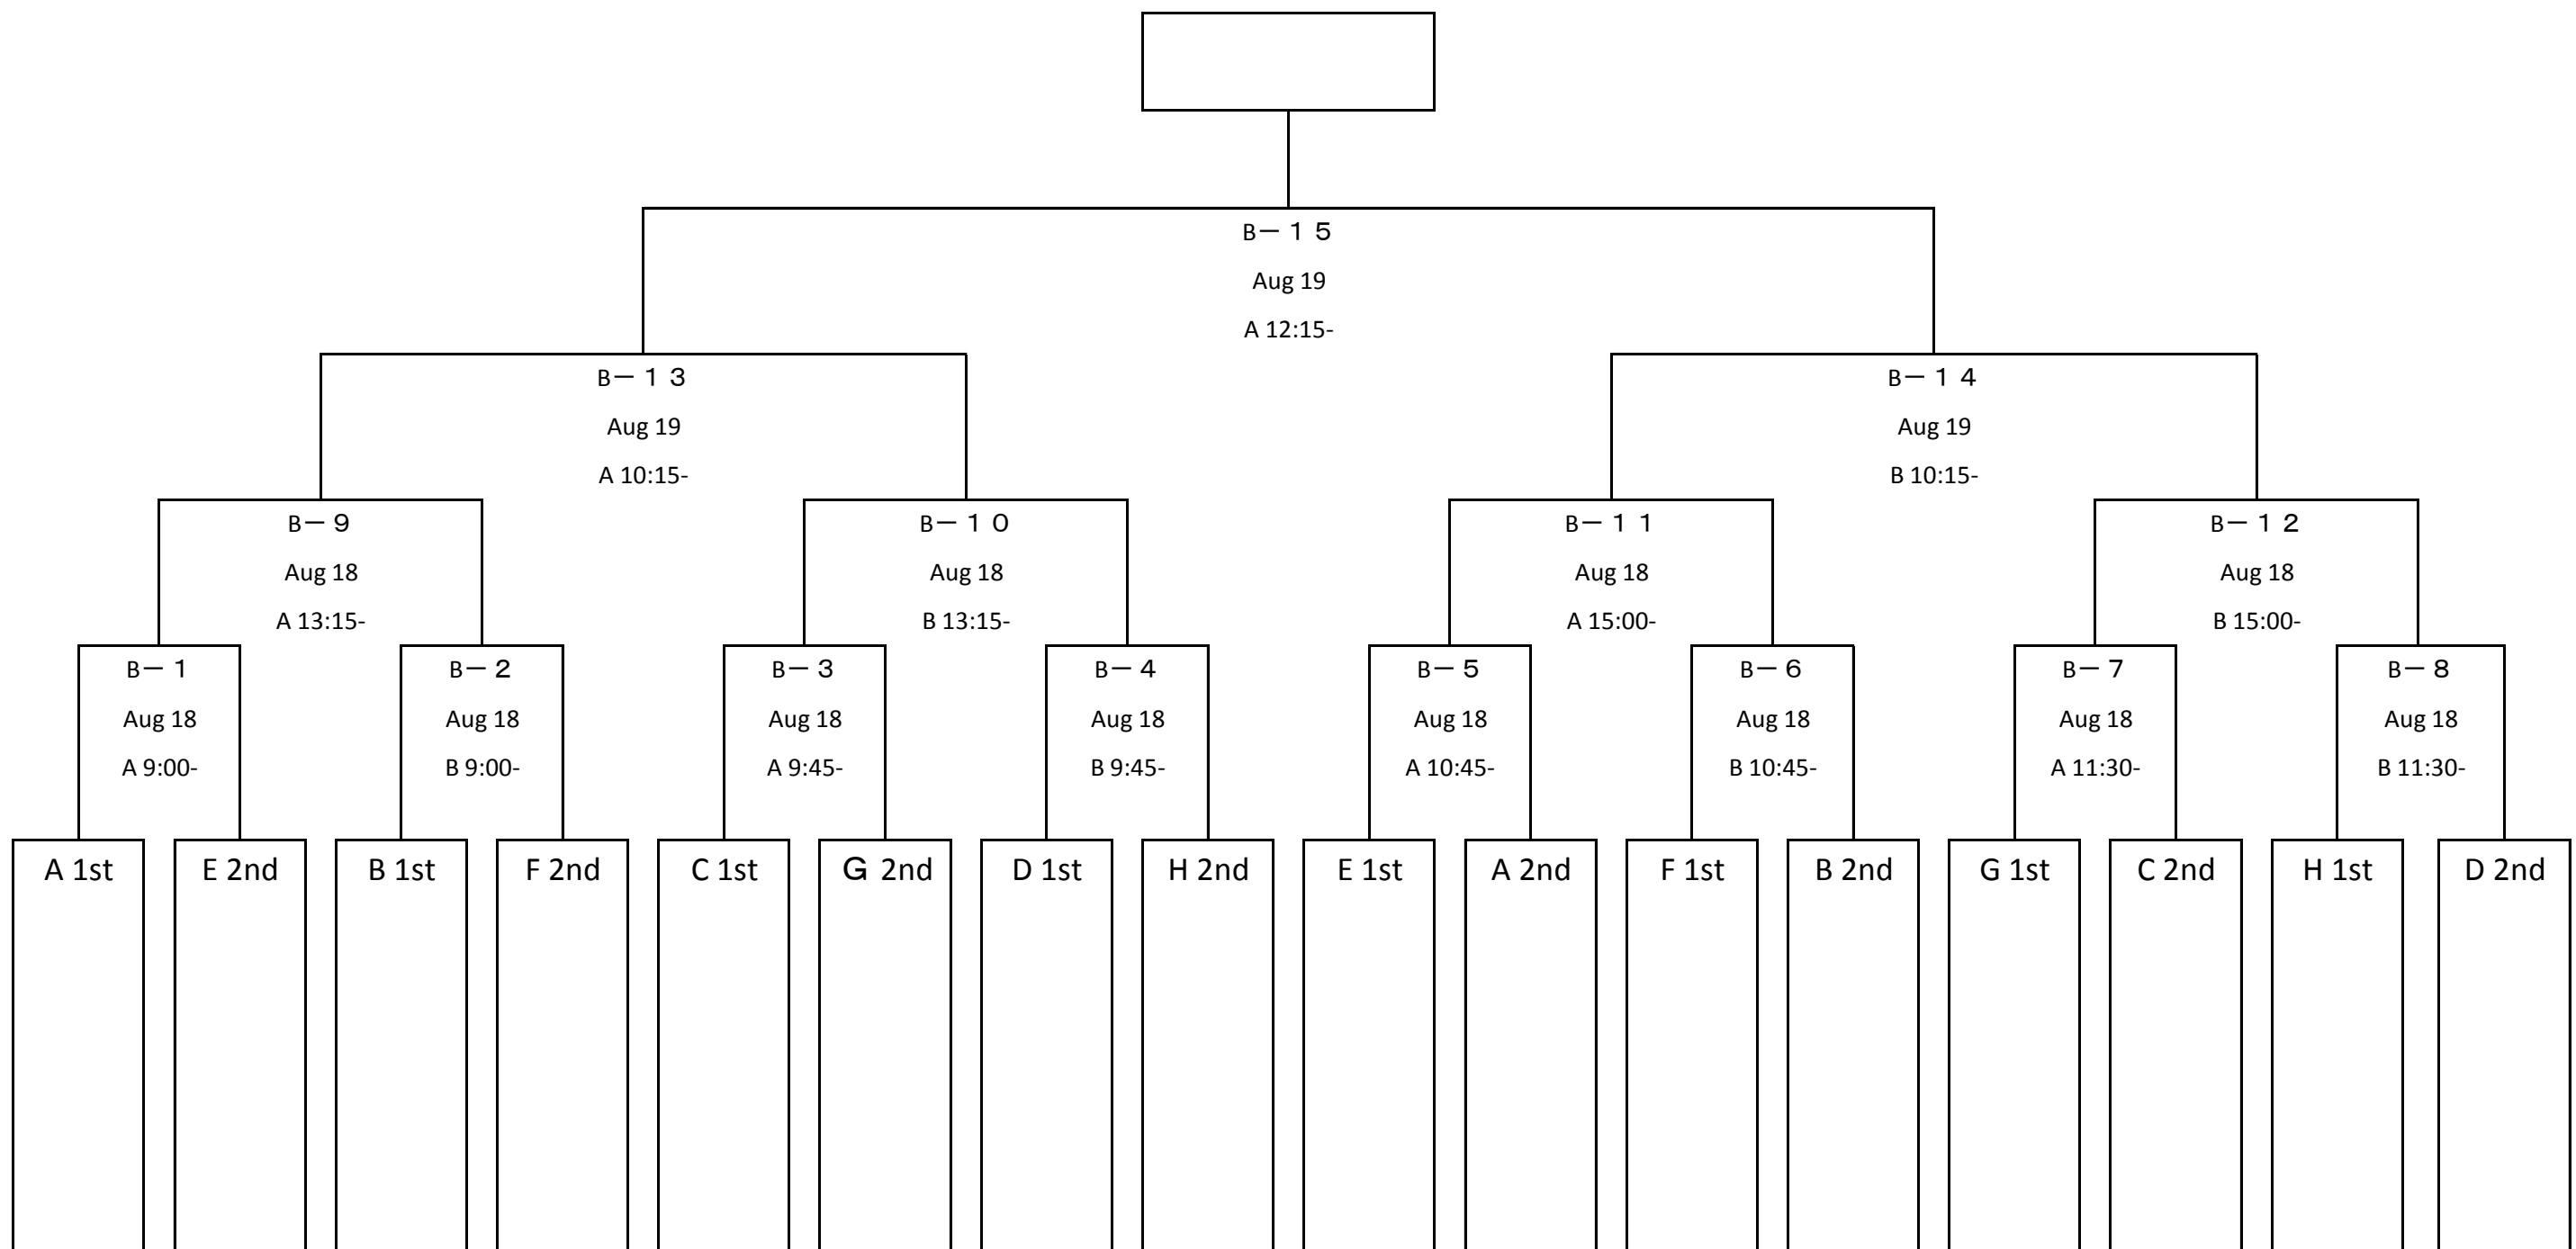

Tournament Chart

Men Final Tournament

Boy Preliminary League

A Block	B Block	C Block	D Block	E Block	F Block	G Block	H Block
① Kawaguchi	① Imari, Arita	1 Shimizu	1 Osawa	1 Seto	1 Kurihara Nishi	① Ibukiyama	1 Yokota
2 Ota	2 Shirane Midai	② Asahi	2 Ritumeikan	② Naka	② Nita	2 Numakunai	2 Tanagura
3 Misugidai	3 Komono	3 Unebi	③ Inaba	3 Tsusawa	3 Hikone Minami	3 Otani	③ Imaichi

Girl Final Tournament

Girl Preliminary League

a Block	b Block	c Block	d Block	e Block	f Block	g Block	h Block
1 Nita	1 Misugidai	1 Maki Higashi	1 Togi	1 Horiguchi, Dai Ichi	① Yazuchuo	① Oguni	① Sohara

2	Osawa
③	Inaba

②	Asahi
3	Numaknai

②	Kawaguchi
3	Yokota

2	<small>Kaji, Hanno Dai Ichi, Haraichiba</small>
③	Ibukiyama

2	Ritumeikan
③	Imaichi

2	Naka
3	Isurugi

2	Kooriyama Minami
3	Kaniya

2	Kurihara Nishi
3	Hagoromo Gakuen