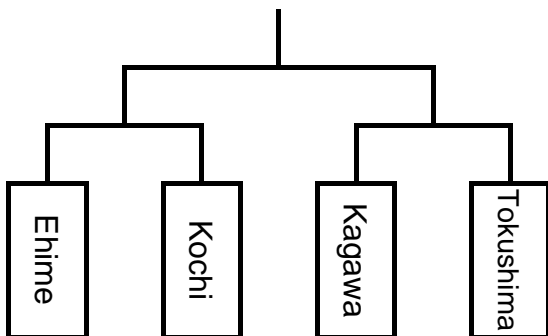

Game Schedule

Aug 17 Place : Anan-shi Tachibana-kou Nakauraryokuchi Hockey Field

	Game No.	Start Time	Section	Match-up
[1st game]	1st game	9 : 15 ~ 10 : 35	Women	Tokushima VS Kochi
	2nd game	10 : 55 ~ 12 : 15	Women	Kagawa VS Ehime
	3rd game	12 : 35 ~ 13 : 55	Men	Ehime VS Kochi
	4th game	14 : 15 ~ 15 : 35	Men	Tokushima VS Kagawa

Aug 17 Place : Anan Industrial High School Hockey Field

	Game No.	Start Time	Section	Match-up
[1st game]	1st game	9 : 15 ~ 10 : 35	Girl	Tokushima VS Kochi
	2nd game	10 : 55 ~ 12 : 15	Girl	Kagawa VS Ehime
	3rd game	12 : 35 ~ 13 : 55	Boy	Ehime VS Kochi
	4th game	14 : 15 ~ 15 : 35	Boy	Kagawa VS Tokushima

Aug 18 Place : Anan Industrial High School Hockey Field

	Game No.	Start Time	Section	Match-up
[Final]	1st game	9 : 15 ~ 10 : 35	Girl	VS
	2nd game	10 : 55 ~ 12 : 15	Boy	VS
	3rd game	12 : 35 ~ 13 : 55	Women	VS
	4th game	14 : 15 ~ 15 : 35	Men	VS

Men

Women

Boy

Girl