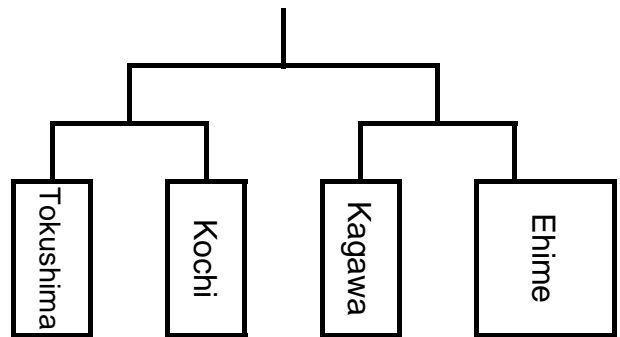

Game Schedule

Aug 17 Place : Anan-shi Tachibana-kou Nakauraryokuchi Hockey Field

	Game No.	Start Time	Section	Match-up
[1st game]	1st game	9 : 15 ~ 10 : 35	Women	Tokushima VS Kochi
	2nd game	10 : 55 ~ 12 : 15	Women	Kagawa VS Ehime
	3rd game	12 : 35 ~ 13 : 55	Men	Ehime VS Kochi
	4th game	14 : 15 ~ 15 : 35	Men	Tokushima VS Kagawa

Aug 17 Place : Anan Industrial High School Hockey Field

	Game No.	Start Time	Section	Match-up
[1st game]	1st game	9 : 15 ~ 10 : 35	Girl	Tokushima VS Kochi
	2nd game	10 : 55 ~ 12 : 15	Girl	Kagawa VS Ehime
	3rd game	12 : 35 ~ 13 : 55	Boy	Ehime VS Kochi
	4th game	14 : 15 ~ 15 : 35	Boy	Kagawa VS Tokushima

Aug 18 Place : Anan Industrial High School Hockey Field

	Game No.	Start Time	Section	Match-up
[Final]	1st game	9 : 15 ~ 10 : 35	Girl	VS
	2nd game	10 : 55 ~ 12 : 15	Boy	VS
	3rd game	12 : 35 ~ 13 : 55	Women	VS
	4th game	14 : 15 ~ 15 : 35	Men	VS

Men

Women

Boy

Girl