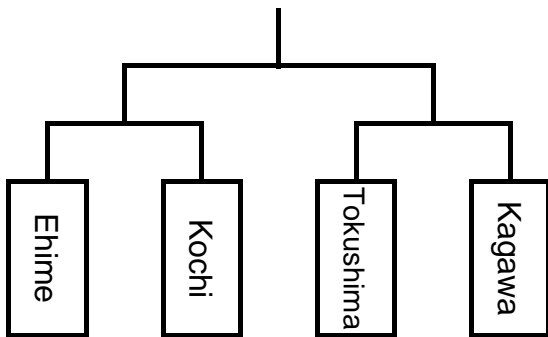

Game Schedule

Aug 17 Place : Anan-shi Tachibana-kou Nakauraryokuchi Hockey Field

	Game No.	Start Time	Section	Match-up
[1st game]	1st game	9 : 15 ~ 10 : 35	Women	Tokushima VS Kochi
	2nd game	10 : 55 ~ 12 : 15	Women	Kagawa VS Ehime
	3rd game	12 : 35 ~ 13 : 55	Men	Ehime VS Kochi
	4th game	14 : 15 ~ 15 : 35	Men	Tokushima VS Kagawa

Aug 17 Place : Anan Industrial High School Hockey Field

	Game No.	Start Time	Section	Match-up
[1st game]	1st game	9 : 15 ~ 10 : 35	Girl	Tokushima VS Kochi
	2nd game	10 : 55 ~ 12 : 15	Girl	Kagawa VS Ehime
	3rd game	12 : 35 ~ 13 : 55	Boy	Ehime VS Kochi
	4th game	14 : 15 ~ 15 : 35	Boy	Kagawa VS Tokushima

Aug 18 Place : Anan Industrial High School Hockey Field

	Game No.	Start Time	Section	Match-up
[Final]	1st game	9 : 15 ~ 10 : 35	Girl	VS
	2nd game	10 : 55 ~ 12 : 15	Boy	VS
	3rd game	12 : 35 ~ 13 : 55	Women	VS
	4th game	14 : 15 ~ 15 : 35	Men	VS

Men