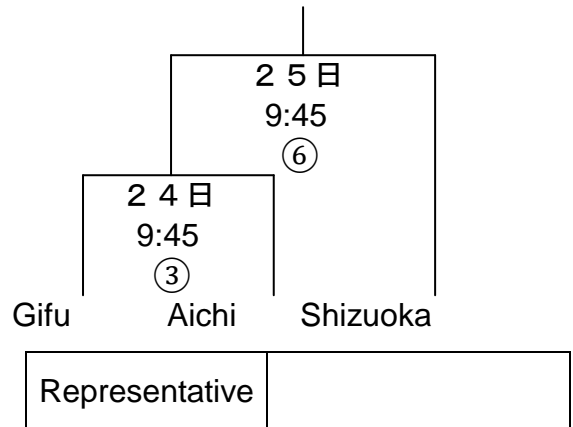

Tournament Chart

(Men)

(Boy)

(Women)

(Girl)