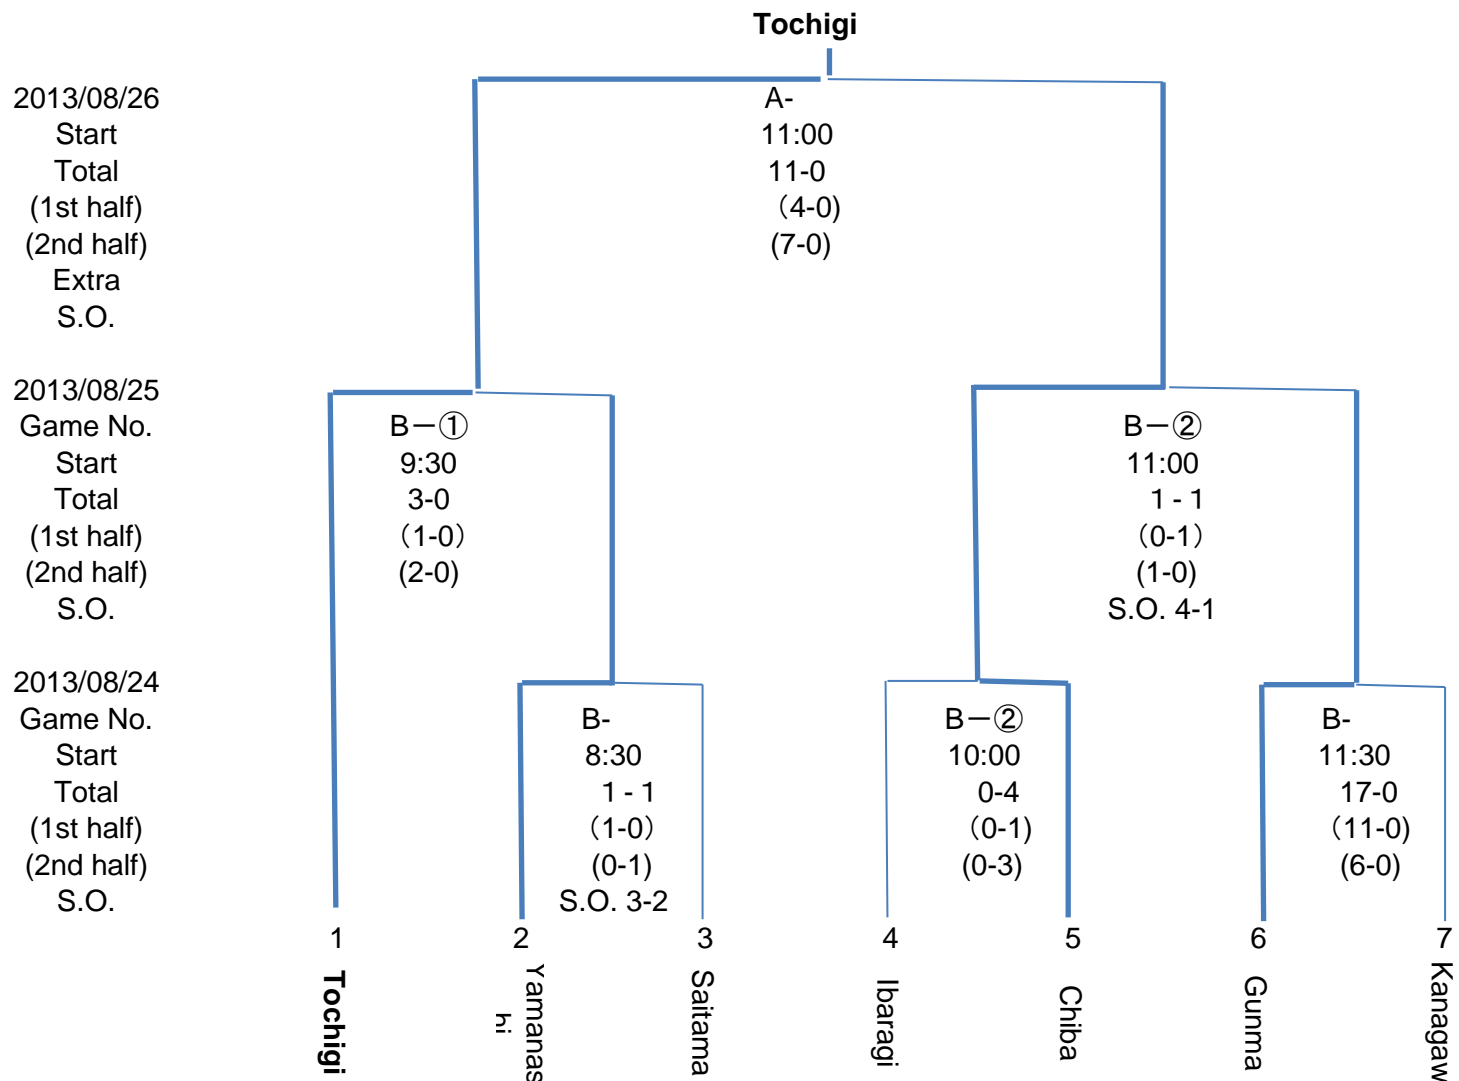

# The 68th National Sports Festival - Kanto Block Hockey

Section : Boy

Section : Girl

Section : Men

Section : Women