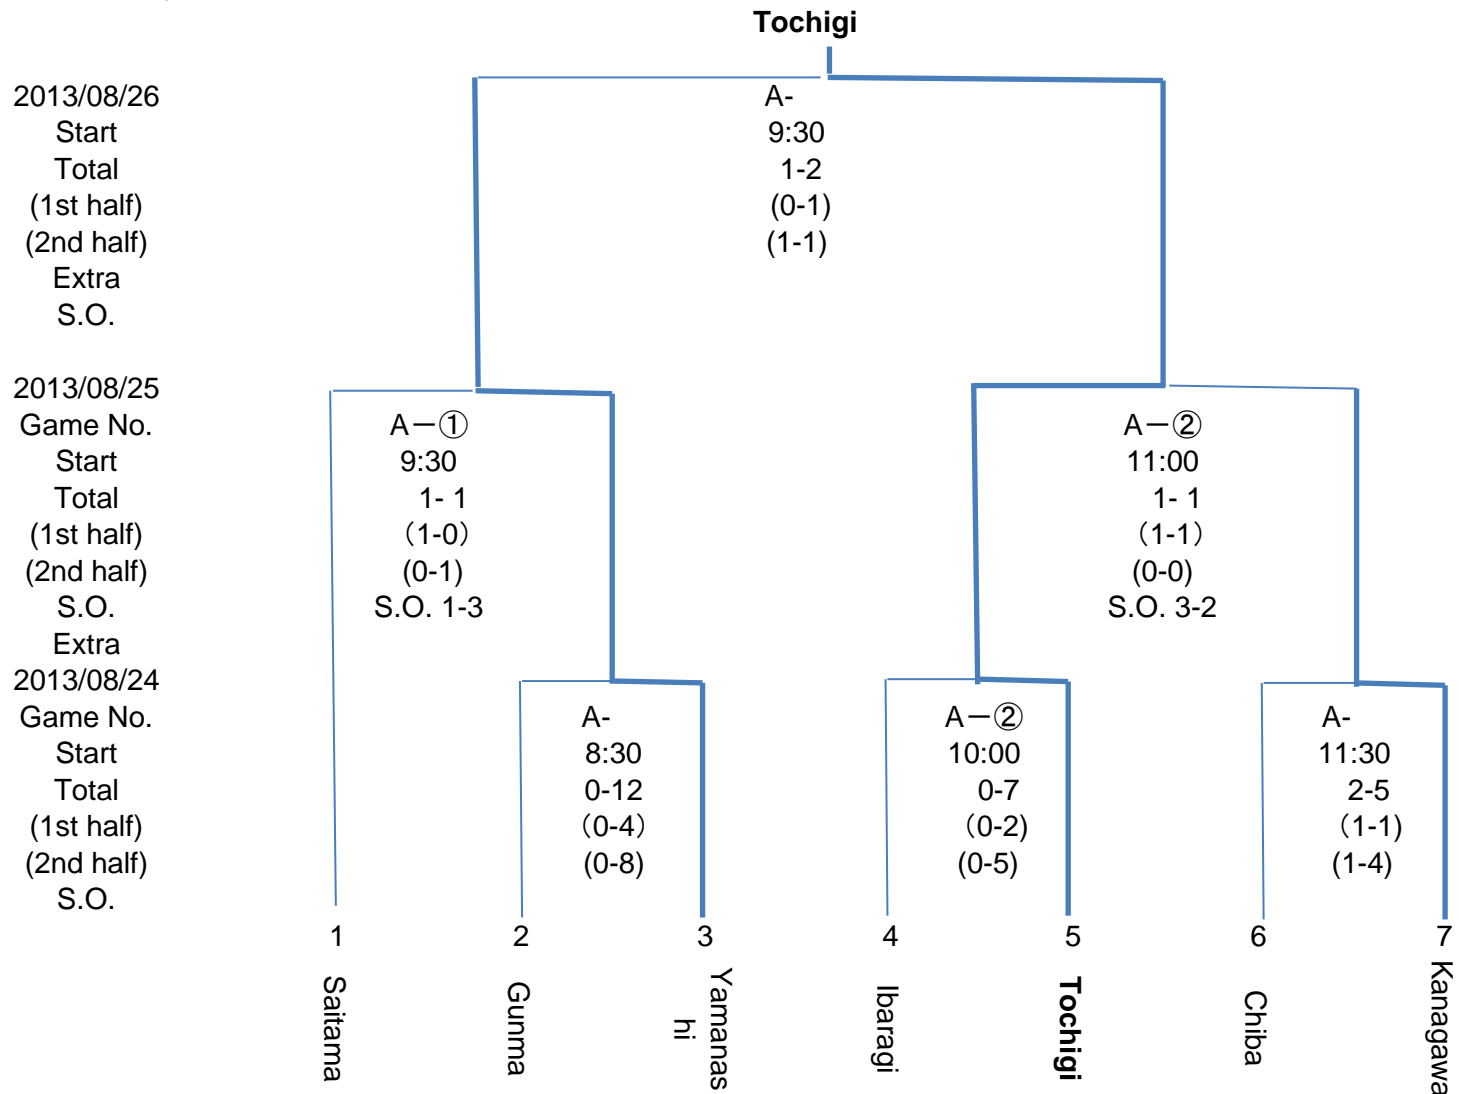

# The 68th National Sports Festival - Kanto Block Hockey

Section : Boy

Section : Girl

Section : Men

Section : Women