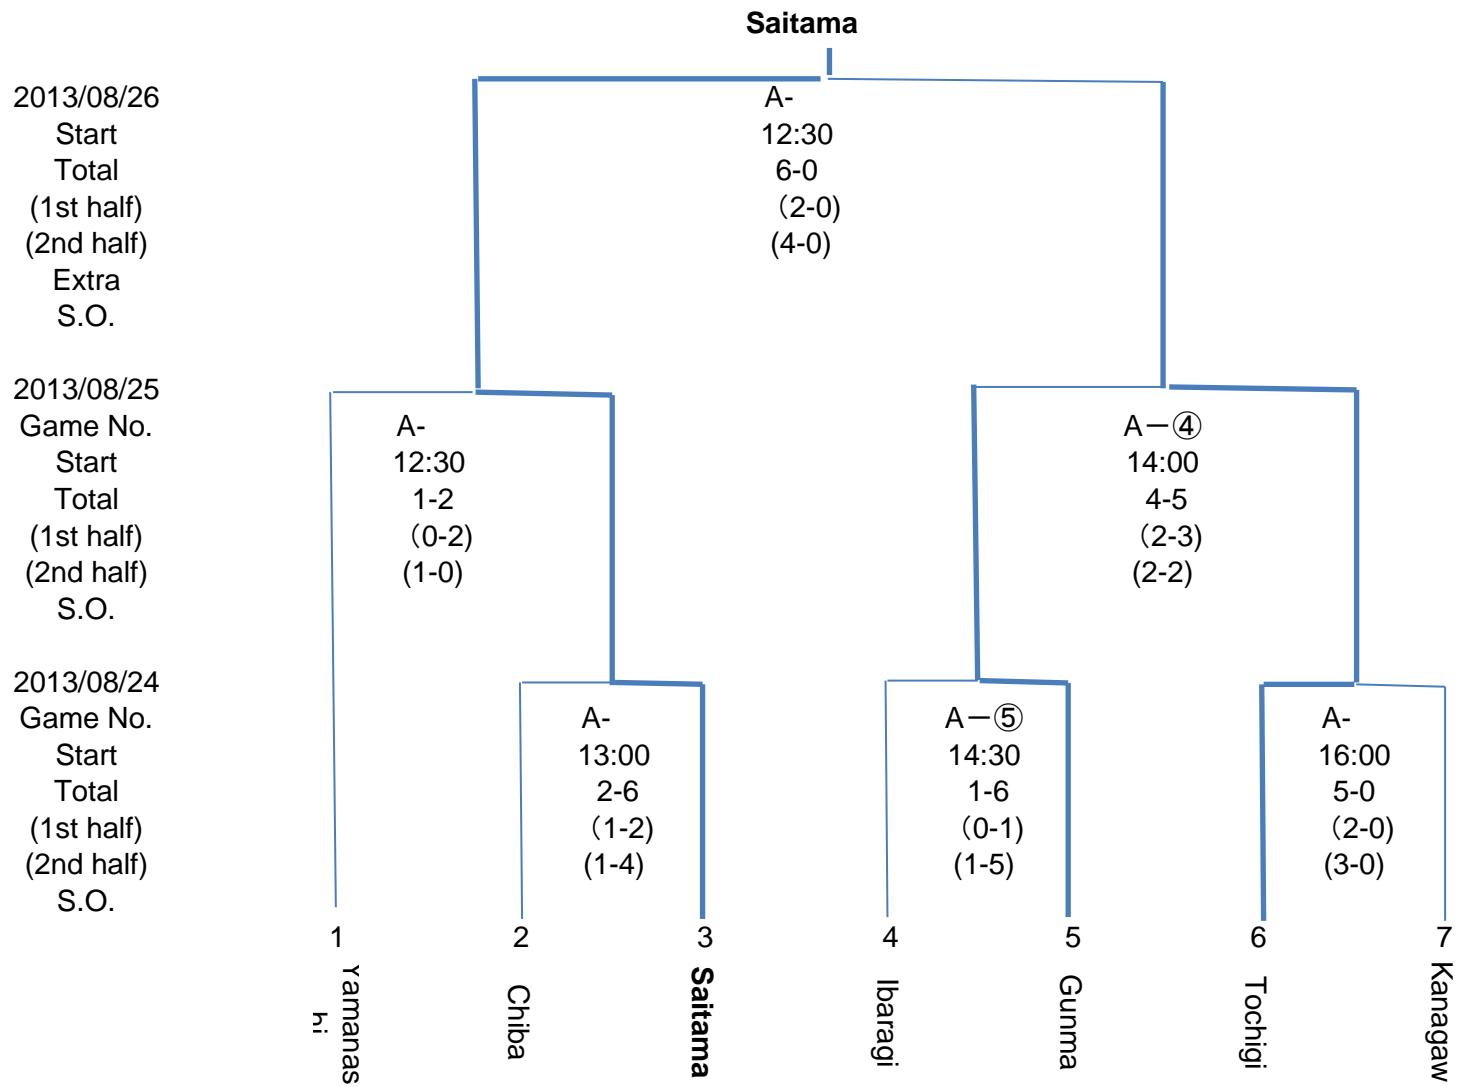

# The 68th National Sports Festival - Kanto Block Hockey

Section : Boy

Section : Girl

Section : Men

Section : Women