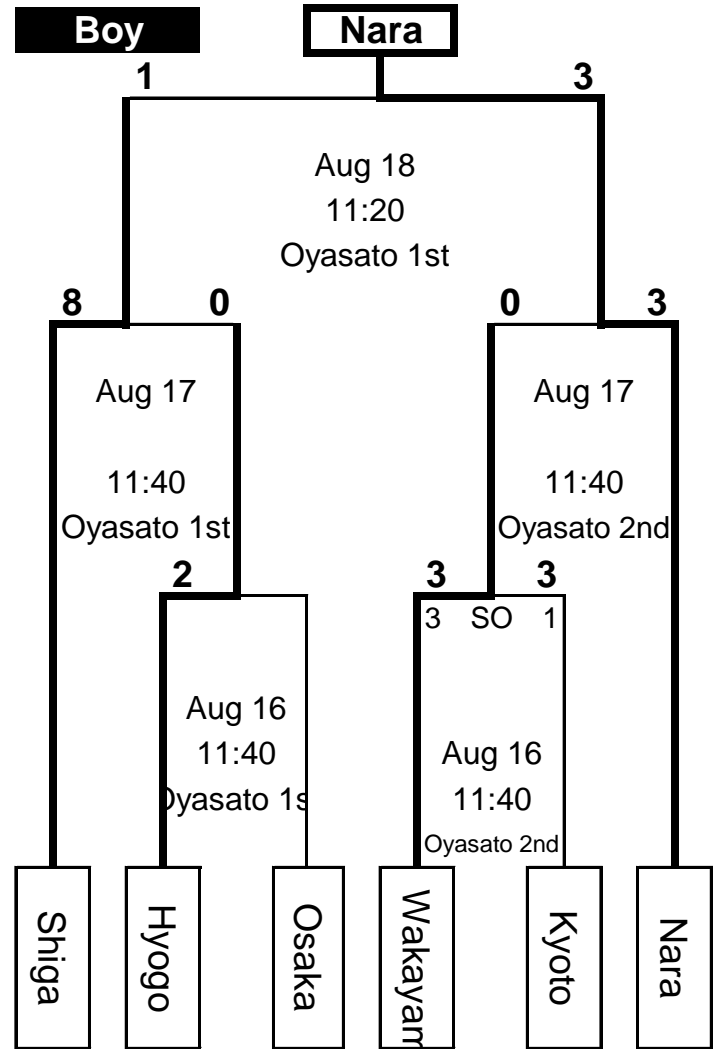

The 68th National Sports Festival - Kinki Block

<Tournament Chart>

[Period] Aug 16 -18, 2013

[Place] Oyasato Hockey Field (1st & 2nd field)

ayam

iga

ogo

aka

ira

cto

iga

ayam

ogo

cto

aka

ira

Place	Section	Start	No	[1st day] Aug 16	Match-up
1st field	Boy	11:40		Hyogo 2 { 2 - 1 0 - 0 }	1 Osaka
	Women	13:20		Osaka 1 { 0 - 4 1 - 3 }	7 Kyoto
	Men	15:00		Nara 14 { 5 - 0 9 - 0 }	0 Osaka
	Girl	10:00		Kyoto 3 { 2 - 0 1 - 0 }	0 Wakayama
2nd field	Boy	11:40	3	Wakayama 3 { 0 - 2 3 - 1 } 3 SO 1	3 Kyoto
	Women	13:20		Hyogo 1 { 1 - 5 0 - 4 }	9 Wakayama
	Men	15:00	7	Hyogo 3 { 2 - 2 1 - 1 } 1 SO 3	3 Shiga
	Girl	10:00		Kyoto 1 { 0 - 0 1 - 0 }	0 Nara

Place	Section	Start	No	2nd day] Aug 17	Match-up
1st field	Girl	10:00		Shiga 2 { 1 - 1 1 - 0 }	1 Osaka
	Boy	11:40		Shiga 8 { 4 - 0 4 - 0 }	0 Hyogo
	Women	13:20		Nara 5 { 2 - 0 3 - 0 }	0 Kyoto
	Men	15:00	14	Kyoto 0 { 0 - 0 0 - 0 } 3 SO 2	0 Nara
2nd field	Boy	11:40		Wakayama 0 { 0 - 0 0 - 3 }	3 Nara
	Women	13:20		Wakayama 1 { 0 - 2 1 - 3 }	5 Shiga
	Men	15:00		Shiga 0 { 0 - 1 0 - 2 }	3 Wakayama
	Girl	10:00		Kyoto 1 { 0 - 0 1 - 0 }	0 Nara