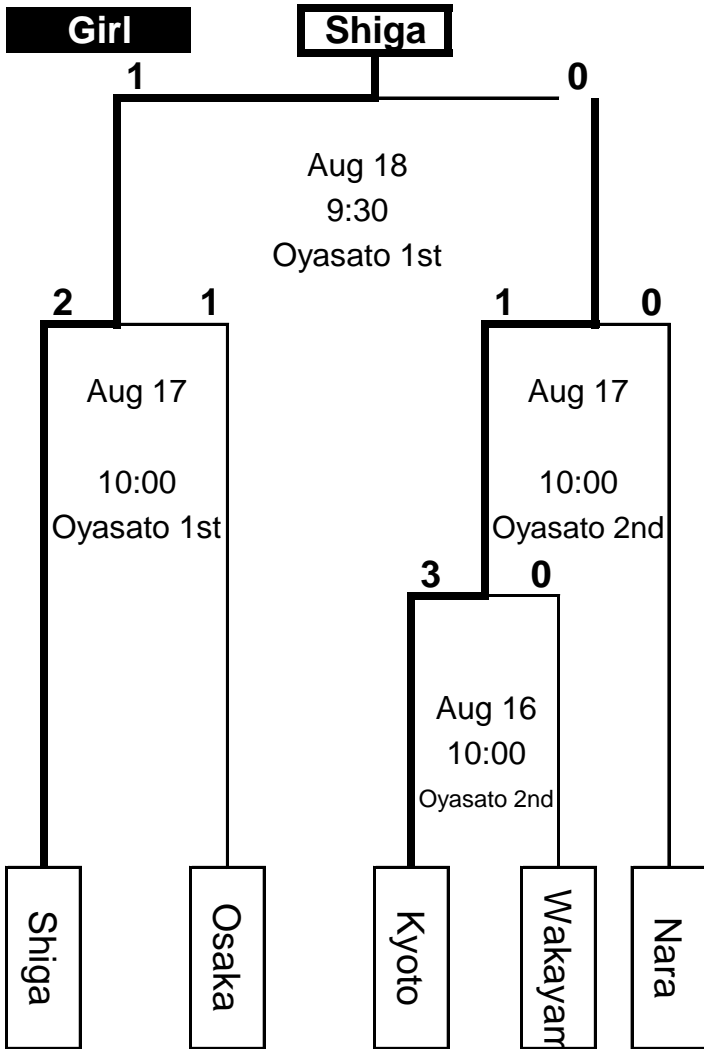

The 68th National Sports Festival - Kinki Block

<Tournament Chart>

[Period] Aug 16 -18, 2013

[Place] Oyasato Hockey Field (1st & 2nd field)

ayam

iga

ogo

aka

Place	Section	Start	No	[1st day] Aug 16	Match-up
1st field	Boy	11:40		Hyogo 2 { 2 - 1 0 - 0 }	1 Osaka
	Women	13:20		Osaka 1 { 0 - 4 1 - 3 }	7 Kyoto
	Men	15:00		Nara 14 { 5 - 0 9 - 0 }	0 Osaka
	Girl	10:00		Kyoto 3 { 2 - 0 1 - 0 }	0 Wakayama
2nd field	Boy	11:40	3	Wakayama 3 { 0 - 2 3 - 1 } 3 SO 1	3 Kyoto
	Women	13:20		Hyogo 1 { 1 - 5 0 - 4 }	9 Wakayama
	Men	15:00	7	Hyogo 3 { 2 - 2 1 - 1 } 1 SO 3	3 Shiga
	Girl	10:00		Kyoto 1 { 0 - 0 1 - 0 }	0 Nara