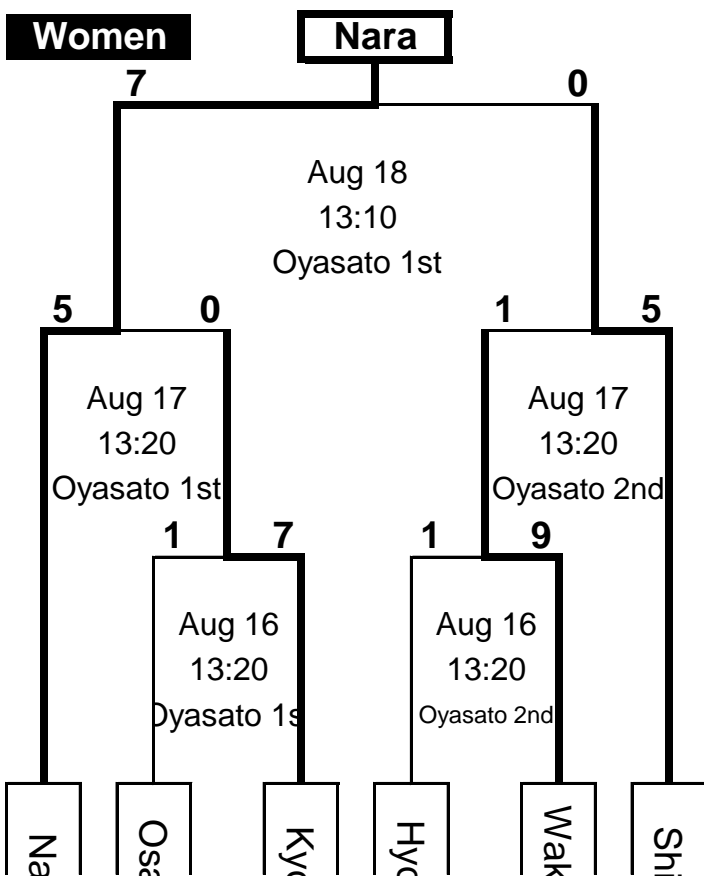

The 68th National Sports Festival - Kinki Block

<Tournament Chart>

[Period] Aug 16 -18, 2013

[Place] Oyasato Hockey Field (1st & 2nd field)

ayam

iga

ogo

aka

Place	Section	Start	No	[1st day] Aug 16	Match-up
1st field	Boy	11:40		Hyogo 2 { 2 - 1 0 - 0 }	1 Osaka
	Women	13:20		Osaka 1 { 0 - 4 1 - 3 }	7 Kyoto
	Men	15:00		Nara 14 { 5 - 0 9 - 0 }	0 Osaka
	Girl	10:00		Kyoto 3 { 2 - 0 1 - 0 }	0 Wakayama
2nd field	Boy	11:40	3	Wakayama 3 { 0 - 2 3 - 1 } 3 SO 1	3 Kyoto
	Women	13:20		Hyogo 1 { 1 - 5 0 - 4 }	9 Wakayama
	Men	15:00	7	Hyogo 3 { 2 - 2 1 - 1 } 1 SO 3	3 Shiga
	Girl	10:00		Kyoto 1 { 0 - 0 1 - 0 }	0 Nara

Place	Section	Start	No	2nd day] Aug 17	Match-up
1st field	Girl	10:00		Shiga 2 { 1 - 1 1 - 0 }	1 Osaka
	Boy	11:40		Shiga 8 { 4 - 0 4 - 0 }	0 Hyogo
	Women	13:20		Nara 5 { 2 - 0 3 - 0 }	0 Kyoto
	Men	15:00	14	Kyoto 0 { 0 - 0 0 - 0 } 3 SO 2	0 Nara
2nd field	Boy	11:40		Wakayama 0 { 0 - 0 0 - 3 }	3 Nara
	Women	13:20		Wakayama 1 { 0 - 2 1 - 3 }	5 Shiga
	Men	15:00		Shiga 0 { 0 - 1 0 - 2 }	3 Wakayama
	Girl	10:00		Kyoto 1 { 0 - 0 1 - 0 }	0 Nara