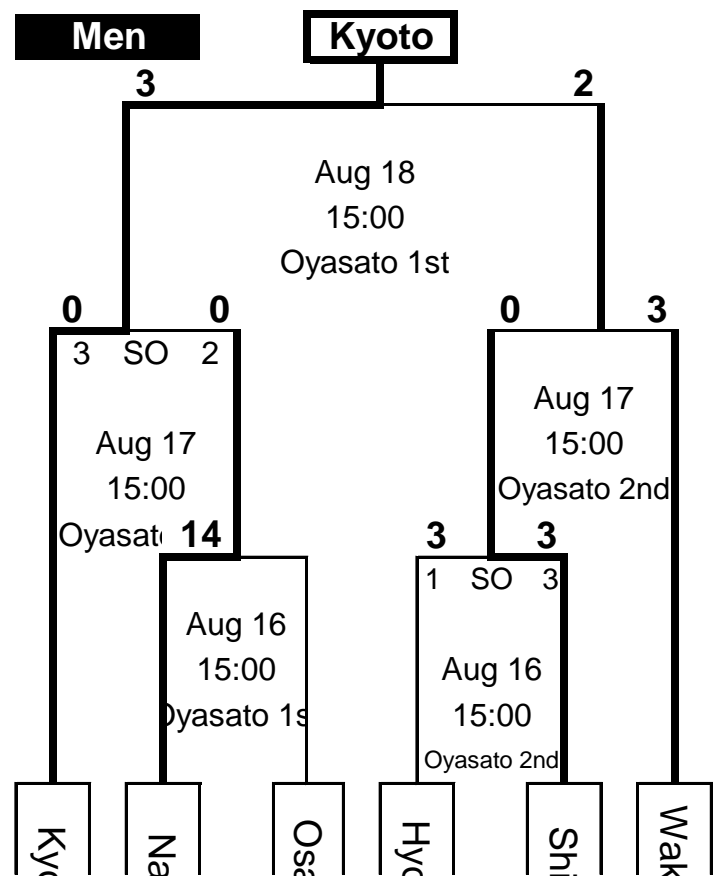

The 68th National Sports Festival - Kinki Block

<Tournament Chart>

[Period] Aug 16 -18, 2013

[Place] Oyasato Hockey Field (1st & 2nd field)

ayam

iga

ogo

aka

Place	Section	Start	No	[1st day] Aug 16	Match-up
1st field	Boy	11:40		Hyogo 2 { 2 - 1 0 - 0 }	1 Osaka
	Women	13:20		Osaka 1 { 0 - 4 1 - 3 }	7 Kyoto
	Men	15:00		Nara 14 { 5 - 0 9 - 0 }	0 Osaka
	Girl	10:00		Kyoto 3 { 2 - 0 1 - 0 }	0 Wakayama
2nd field	Boy	11:40	3	Wakayama 3 { 0 - 2 3 - 1 } 3 SO 1	3 Kyoto
	Women	13:20		Hyogo 1 { 1 - 5 0 - 4 }	9 Wakayama
	Men	15:00	7	Hyogo 3 { 2 - 2 1 - 1 } 1 SO 3	3 Shiga
	Girl	10:00		Kyoto 1 { 0 - 0 1 - 0 }	0 Nara

Place	Section	Start	No	2nd day] Aug 17	Match-up
1st field	Girl	10:00		Shiga 2 { 1 - 1 1 - 0 }	1 Osaka
	Boy	11:40		Shiga 8 { 4 - 0 4 - 0 }	0 Hyogo
	Women	13:20		Nara 5 { 2 - 0 3 - 0 }	0 Kyoto
	Men	15:00	14	Kyoto 0 { 0 - 0 0 - 0 } 3 SO 2	0 Nara
2nd field	Boy	11:40		Wakayama 0 { 0 - 0 0 - 3 }	3 Nara
	Women	13:20		Wakayama 1 { 0 - 2 1 - 3 }	5 Shiga
	Men	15:00		Shiga 0 { 0 - 1 0 - 2 }	3 Wakayama
	Girl	10:00		Kyoto 1 { 0 - 0 1 - 0 }	0 Nara