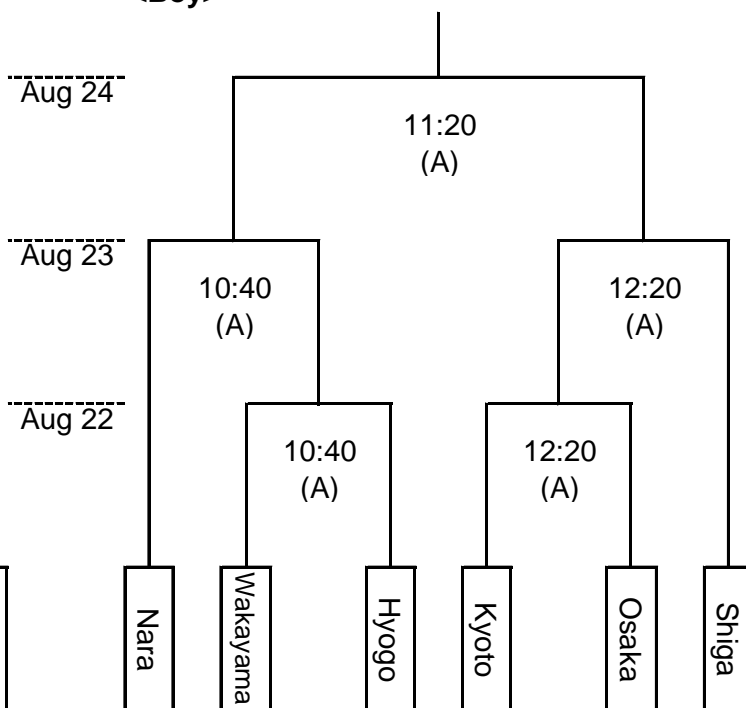

## Tournament Chart

<Girl>

<Boy>

<Women>

<Men>

\* In the tournament, (A) represents Ibuki Athletic Field, (B) represents means Nagahama Dorm.