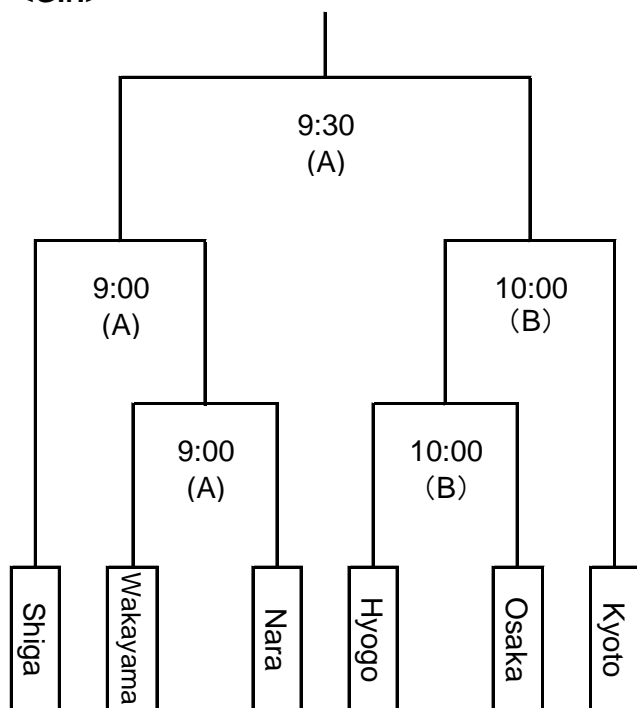

## Tournament Chart

<Girl>

<Boy>

<Women>

<Men>

\* In the tournament, (A) represents Ibuki Athletic Field, (B) represents means Nagahama Dorm.