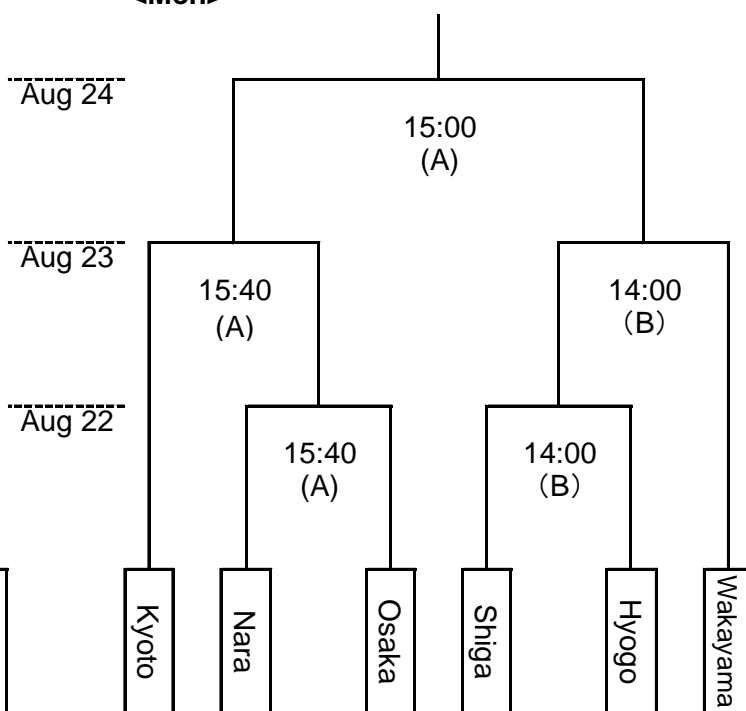

## Tournament Chart

<Girl>

<Boy>

<Women>

<Men>

\* In the tournament, (A) represents Ibuki Athletic Field, (B) represents means Nagahama Dorm.