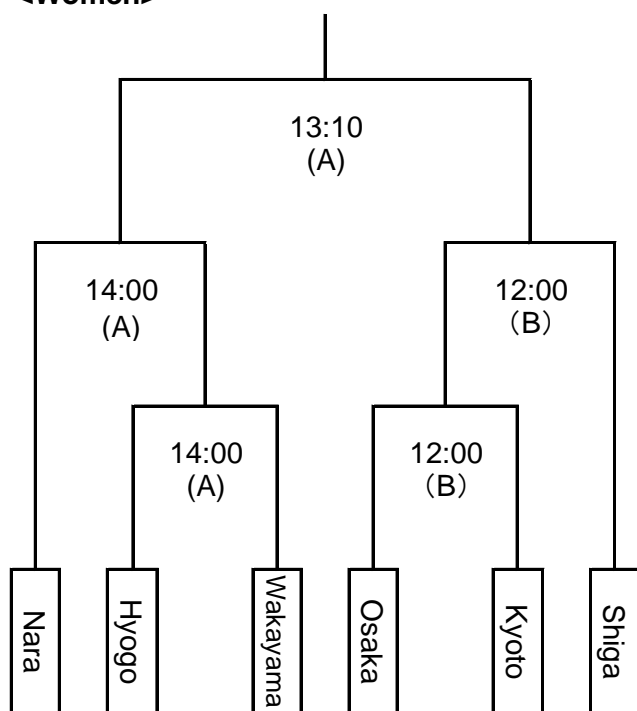

## Tournament Chart

<Girl>

<Boy>

<Women>

<Men>

\* In the tournament, (A) represents Ibuki Athletic Field, (B) represents means Nagahama Dorm.