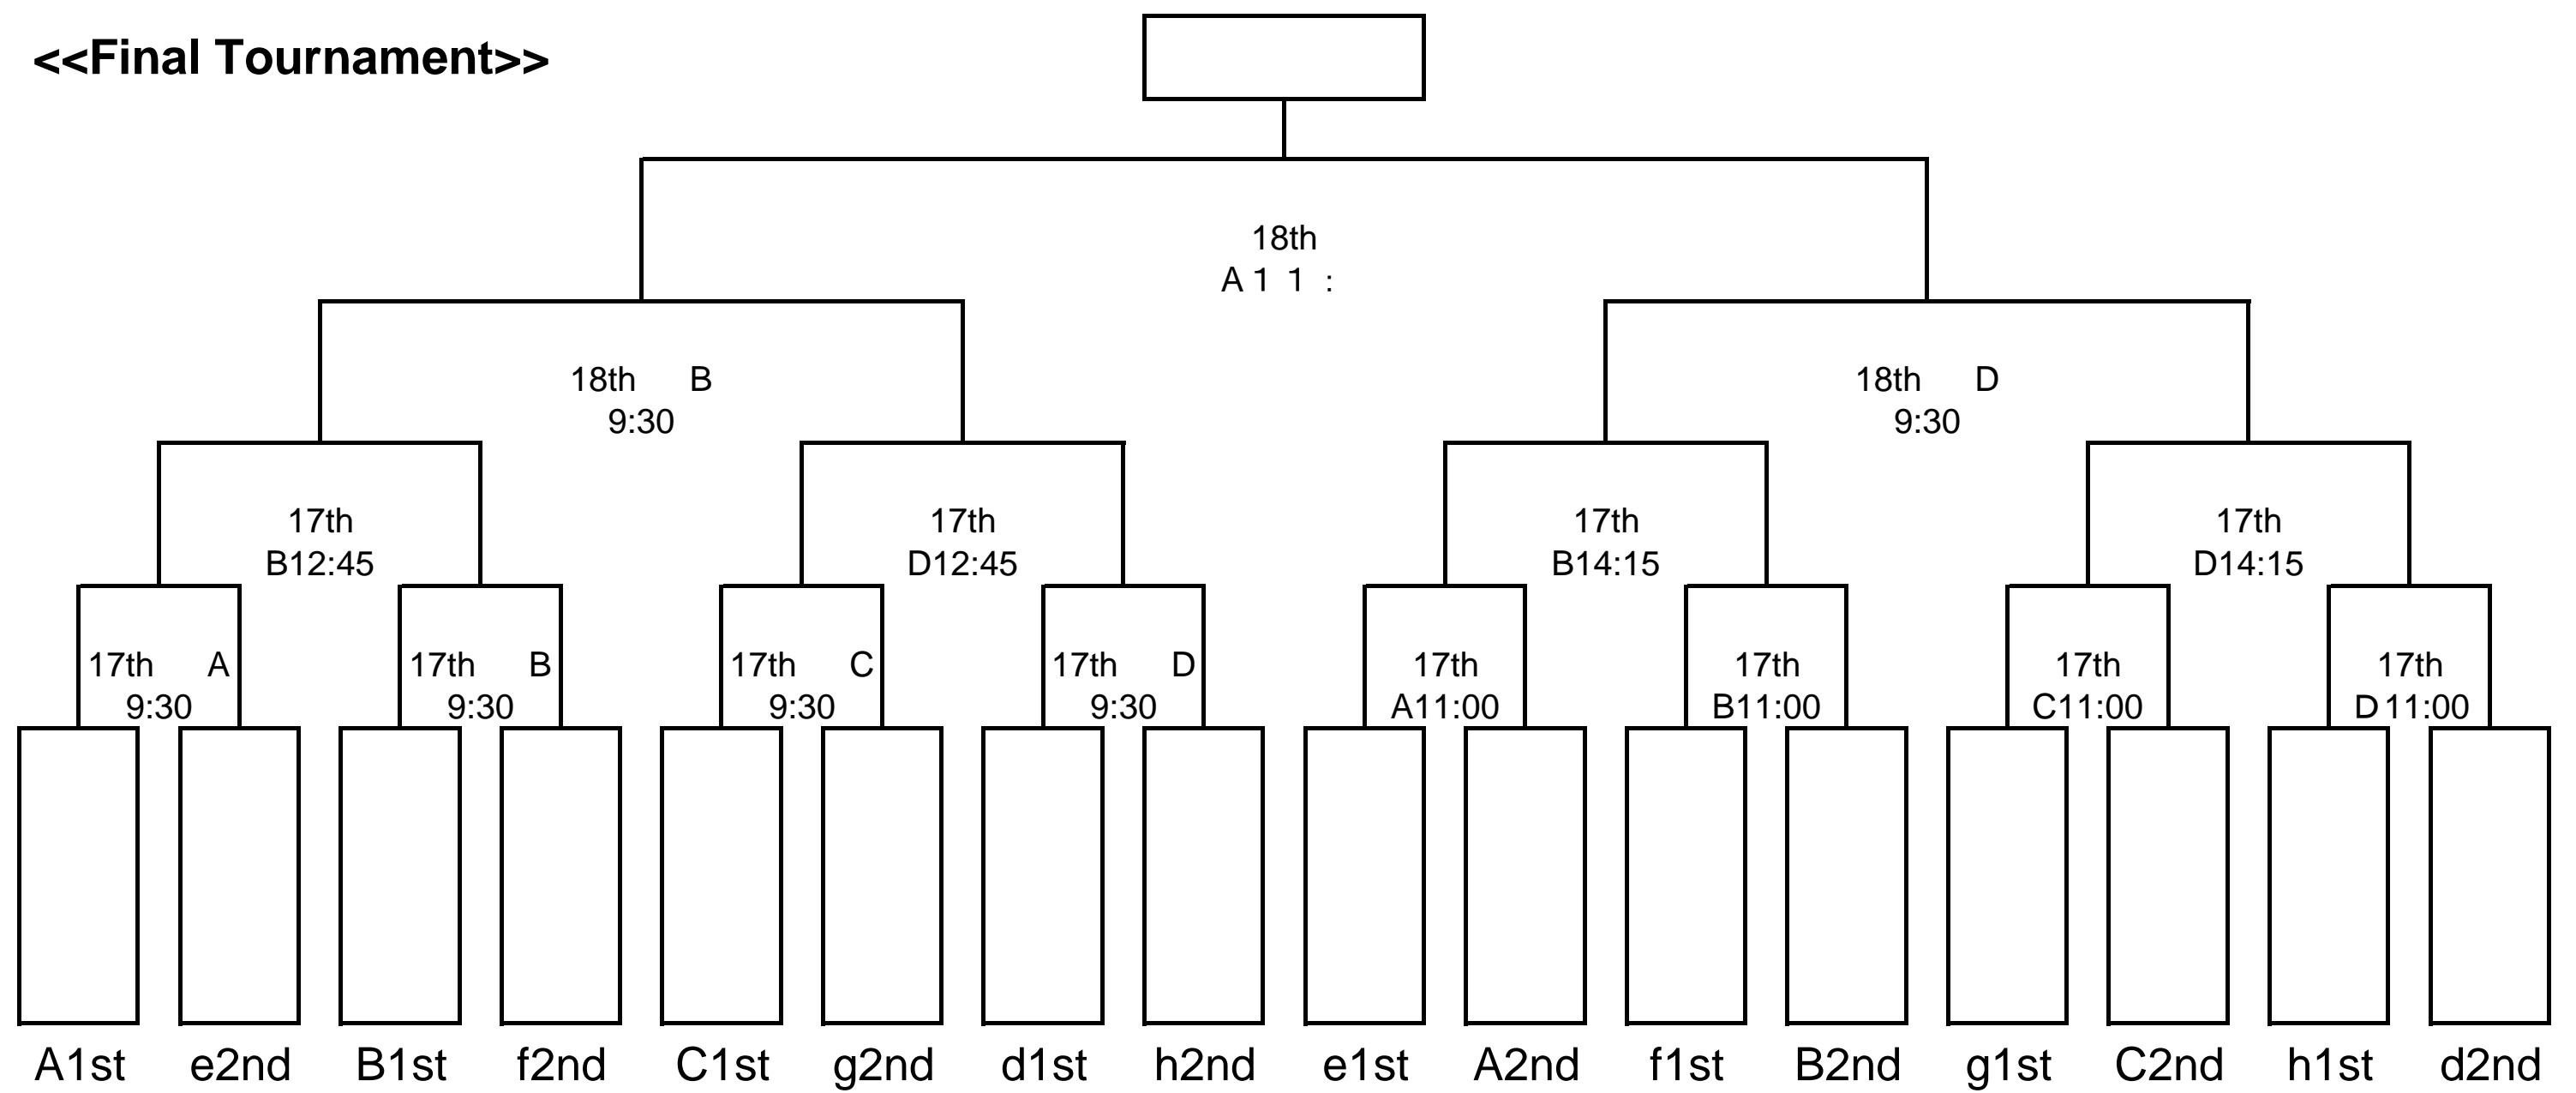

Tournament Chart

[Boy]

<<Final Tournament>>

<<Preliminary League>>

Pool A	Pool B	Pool C	Pool D	Pool E	Pool F	Pool G	Pool H
1 Nagoya Mix	1 Seto	1 Asahi	Oguni	1 Sohara	1 Mizuho	1 Otani	1 Kawaguchi
2 Kurihara Nishi	2 Hanno Mix	2 Shiranemidai	2 Ohara	Yokota	2 Tanagura	Matsumae, Okada	2 Tusawa, Kaniya
3 Ibukiyama	Numakunai	Gamouno	3 Kooriyama Minami	3 Hikone Minami	Oda	Imari, Arita	Imaichi

[Girl]

<<Final Tournament>>

Preliminary League

Pool A	Pool B	Pool C	Pool d	Pool e	Pool f	Pool g	Pool h
1 Kooriyama Nishi	Nita	1 Makihigashi	Oguni	Ikkatai	1 Kurihara Nishi	Asahi	1 Gamouno
Ryonan	2 Shiranekoma	2 Toyooka	2 Iwana	Ibukiyama	2 Kooriyama Minami	2 Ohara	2 Tsusawa
3 Chuo	3 Tanakura	Imari Mix	3 Sabae	3 Kaniya	Imaichi	3 Yokota	Naka