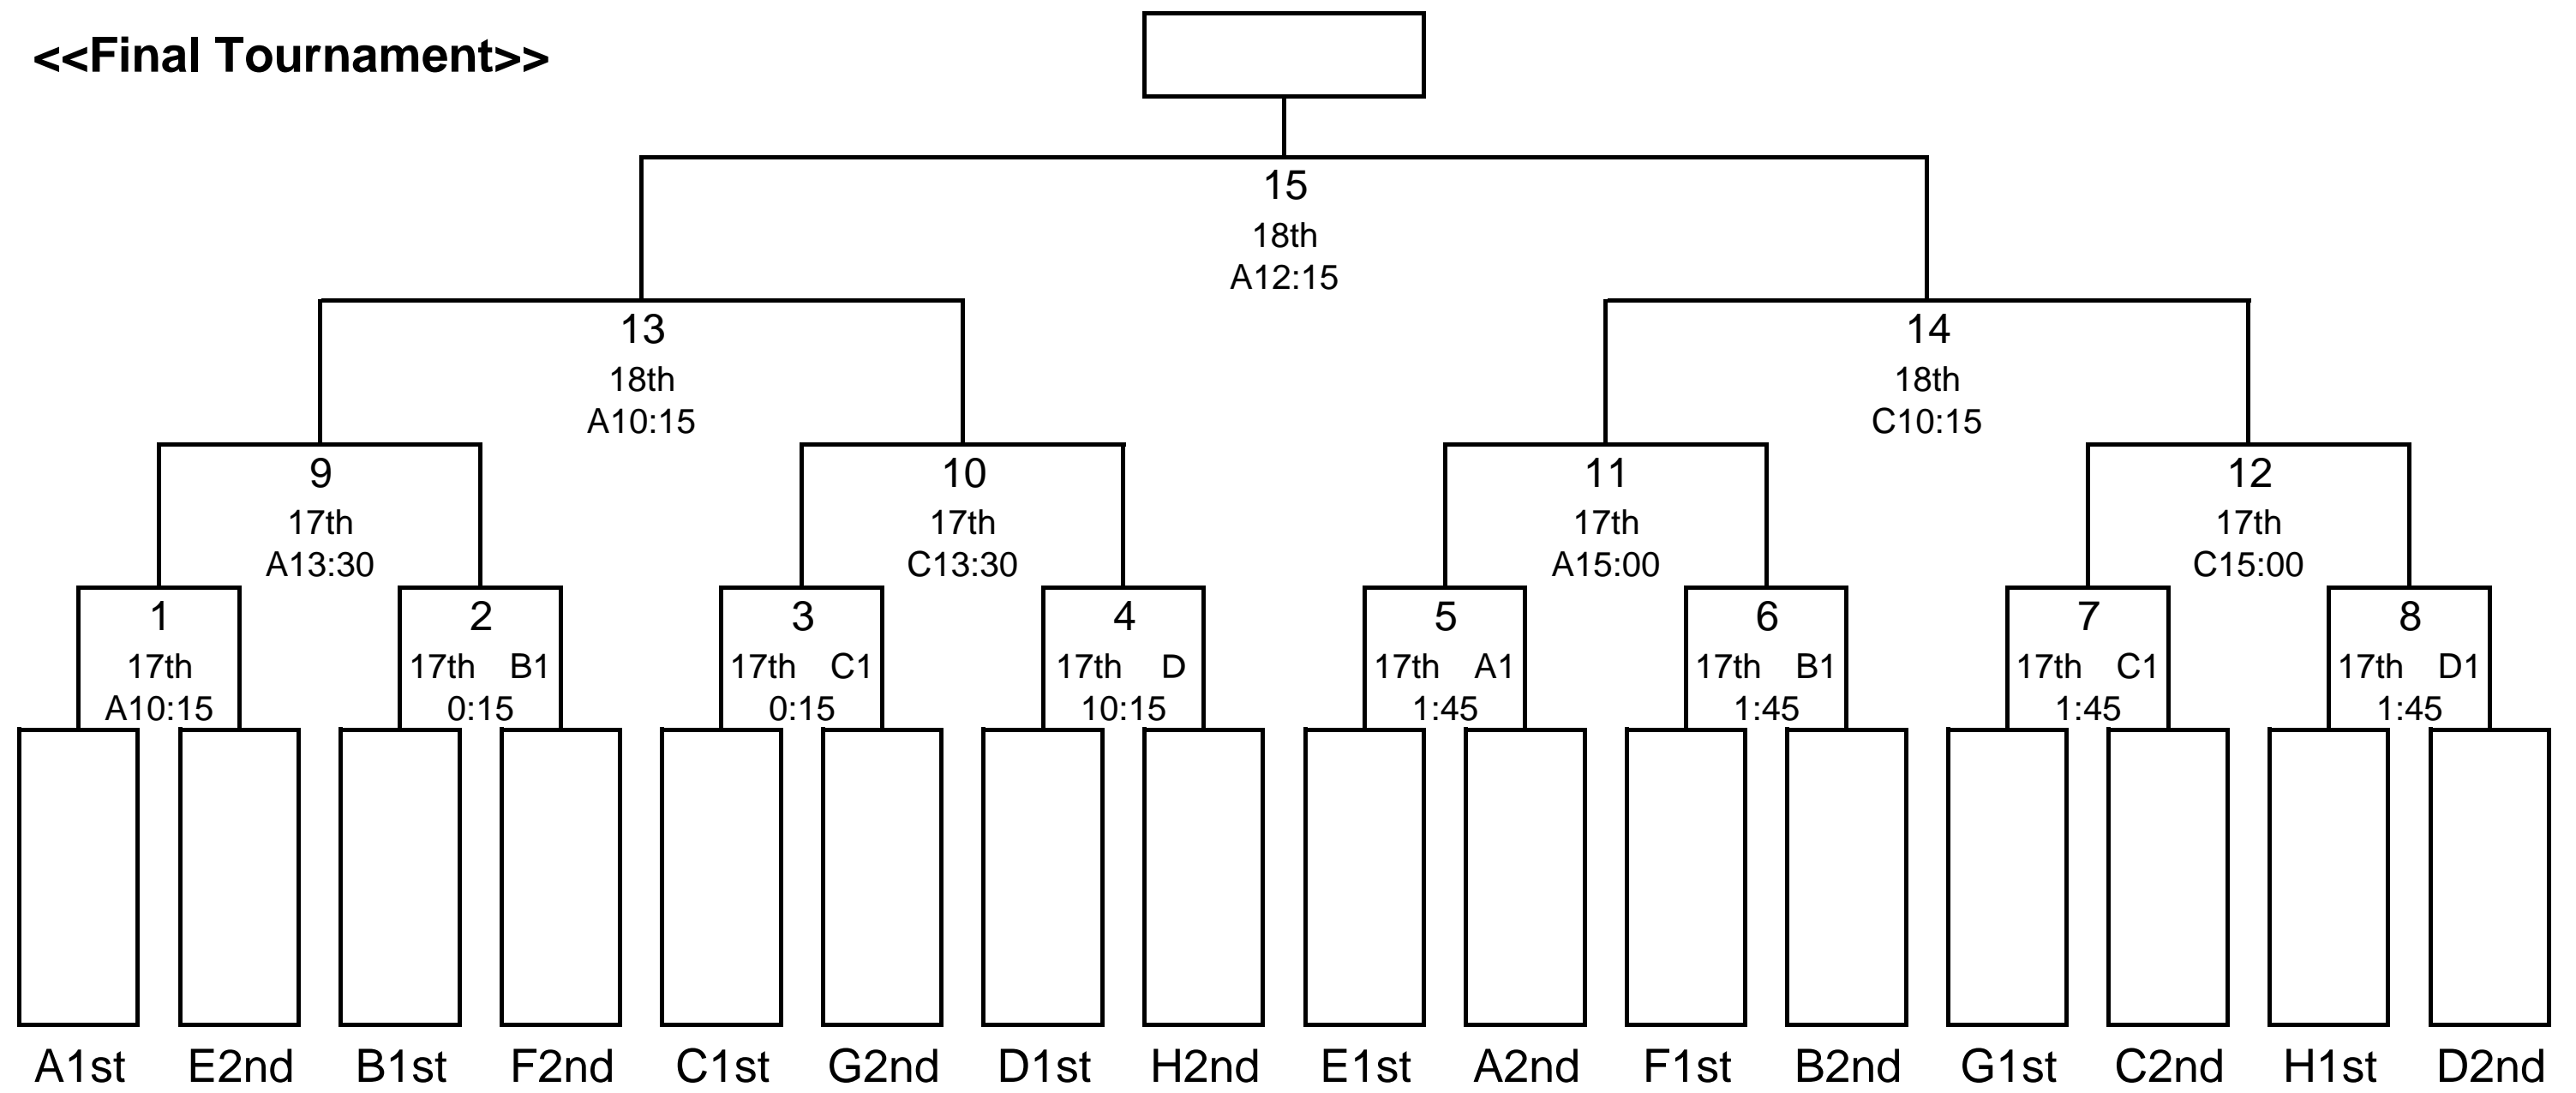

Tournament Chart

[Boy]

<<Final Tournament>>

<<Preliminary League>>

Pool A	Pool B	Pool C	Pool D	Pool E	Pool F	Pool G	Pool H
1 Nagoya Mix	1 Seto	1 Asahi	Oguni	1 Sohara	1 Mizuho	1 Otani	1 Kawaguchi
2 Kurihara Nishi	2 Hanno Mix	2 Shiranemidai	2 Ohara	Yokota	2 Tanagura	Matsumae, Okada	2 Tusawa, Kaniya
3 Ibukiyama	Numakunai	Gamouno	3 Kooriyama Minami	3 Hikone Minami	Oda	Imari, Arita	Imaichi

[Girl]

<<Final Tournament>>

Preliminary League

Pool A	Pool B	Pool C	Pool d	Pool e	Pool f	Pool g	Pool h
1 Kooriyama Nishi	Nita	1 Makihigashi	Oguni	Ikkatai	1 Kurihara Nishi	Asahi	1 Gamouno
Ryonan	2 Shiranekoma	2 Toyooka	2 Iwana	Ibukiyama	2 Kooriyama Minami	2 Ohara	2 Tsusawa
3 Chuo	3 Tanakura	Imari Mix	3 Sabae	3 Kaniya	Imaichi	3 Yokota	Naka