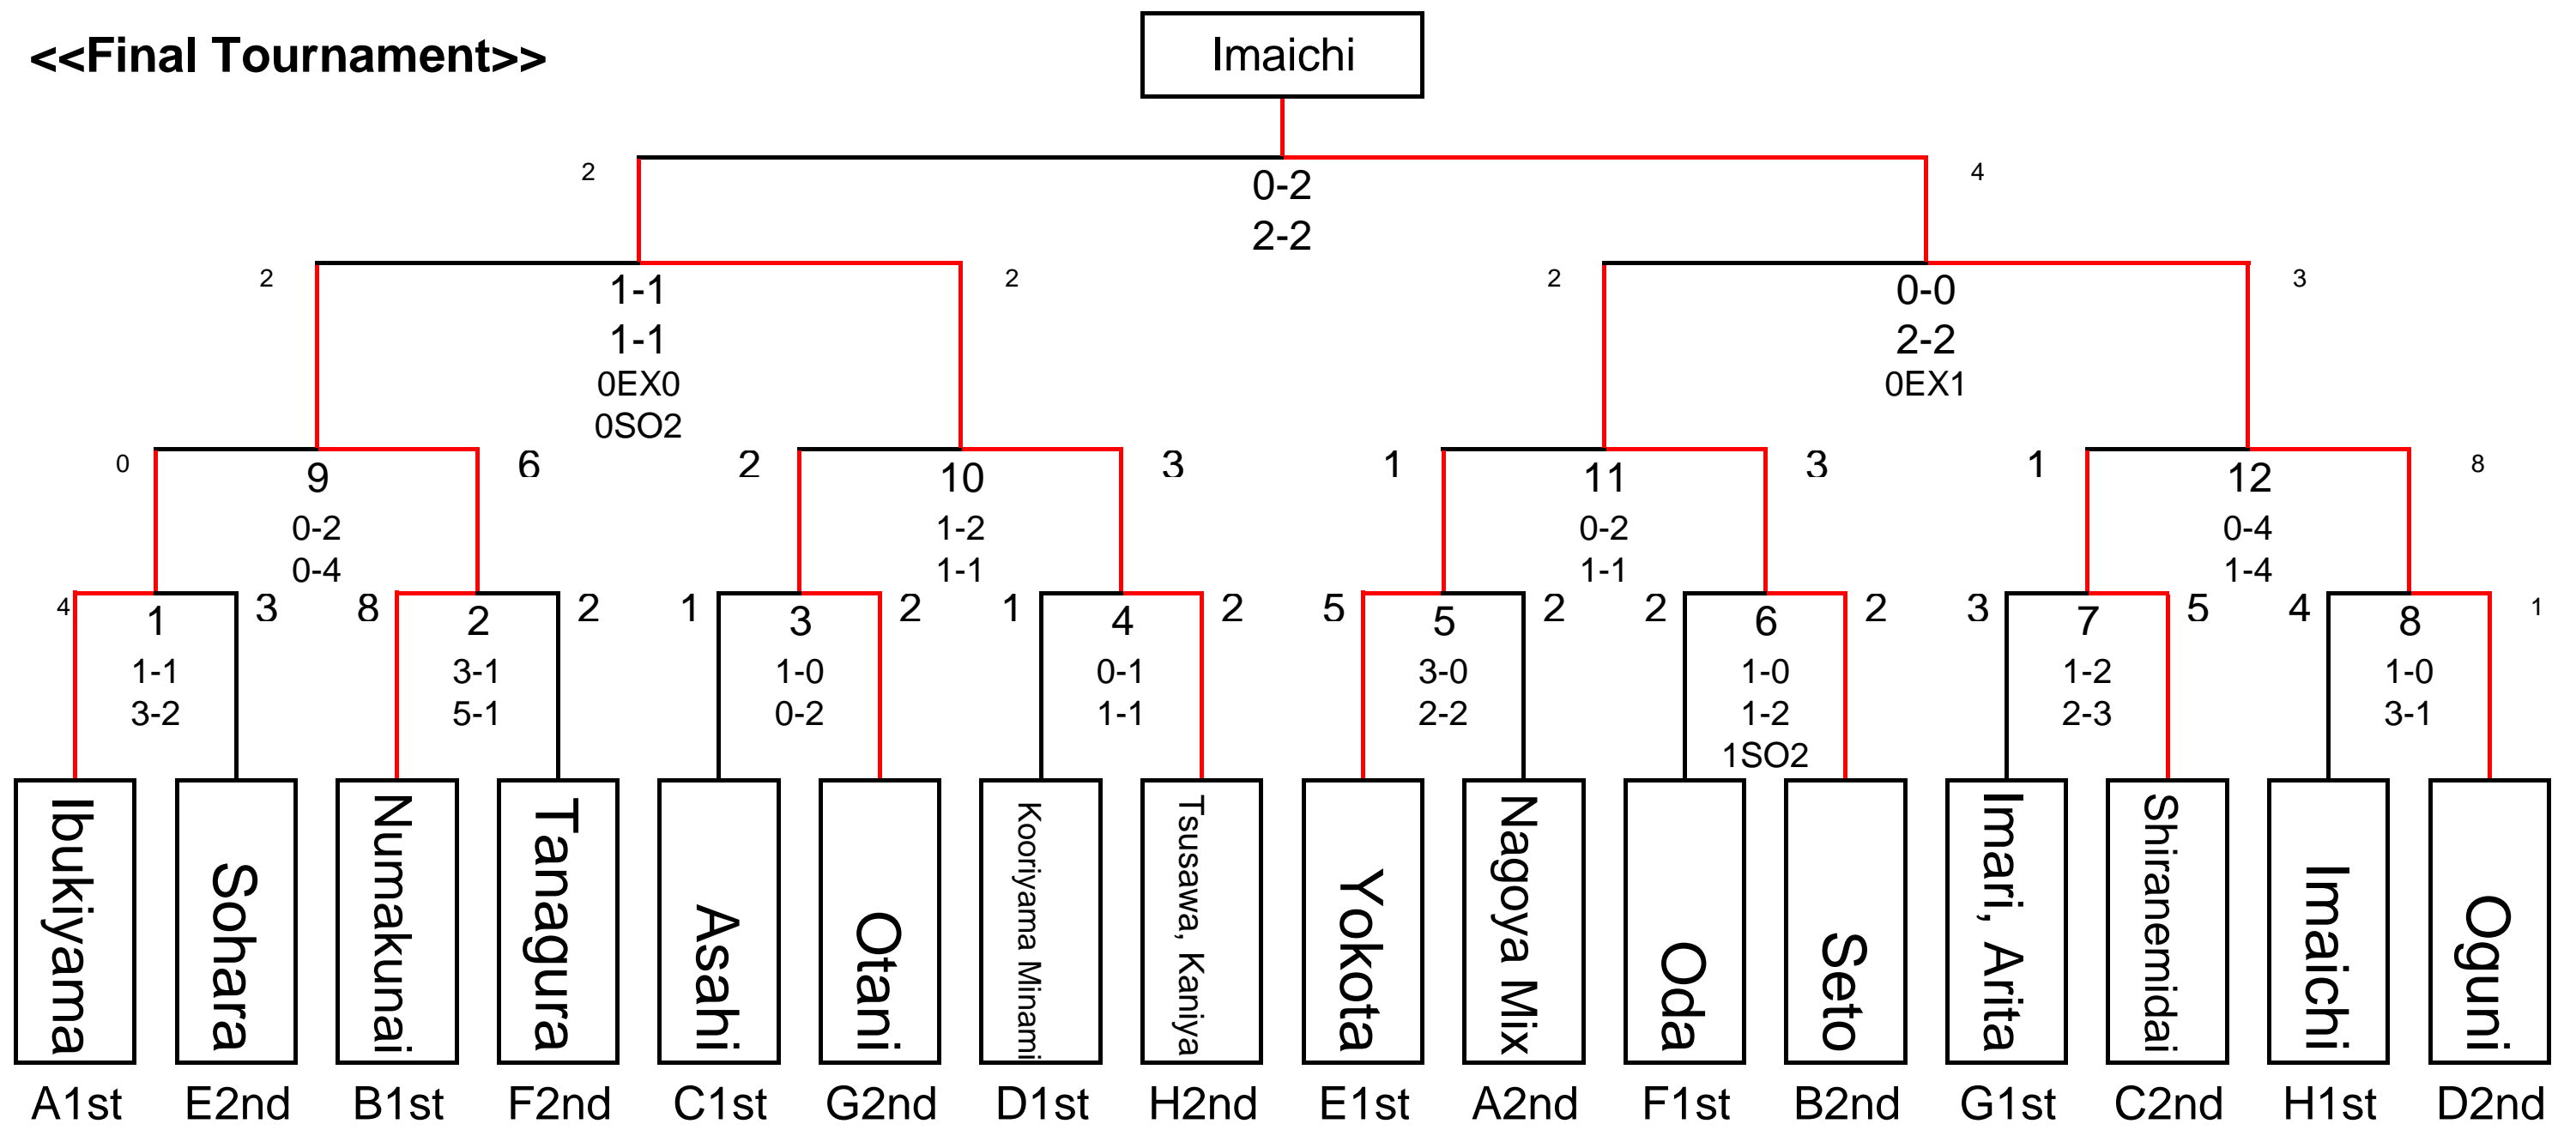

Tournament Chart

[Boy]

<<Final Tournament>>

<<Preliminary League>>

Pool A	Pool B	Pool C	Pool D	Pool E	Pool F	Pool G	Pool H
1 Nagoya Mix	1 Seto	1 Asahi	Oguni	1 Sohara	1 Mizuho	1 Otani	1 Kawaguchi
2 Kurihara Nishi	2 Hanno Mix	2 Shiranemidai	2 Ohara	Yokota	2 Tanagura	Matsumae, Okada	2 Tusawa, Kaniya
3 Ibukiyama	Numakunai	Gamouno	3 Kooriyama Minami	3 Hikone Minami	Oda	Imari, Arita	Imaichi

[Girl]

<<Final Tournament>>

<<Preliminary League>>

Pool A	Pool B	Pool C	Pool d	Pool e	Pool f	Pool g	Pool h
1 Kooriyama Nishi	Nita	1 Makiyagashi	Oguni	1 Ikkatai	1 Kurihara Nishi	Asahi	1 Gamouno
Ryonan	2 Shiranekoma	2 Toyooka	2 Iwana	Ibukiyama	2 Kooriyama Minami	2 Ohara	2 Tsusawa
3 Chuo	3 Tanakura	Imari Mix	3 Sabae	3 Kaniya	Imaichi	3 Yokota	Naka