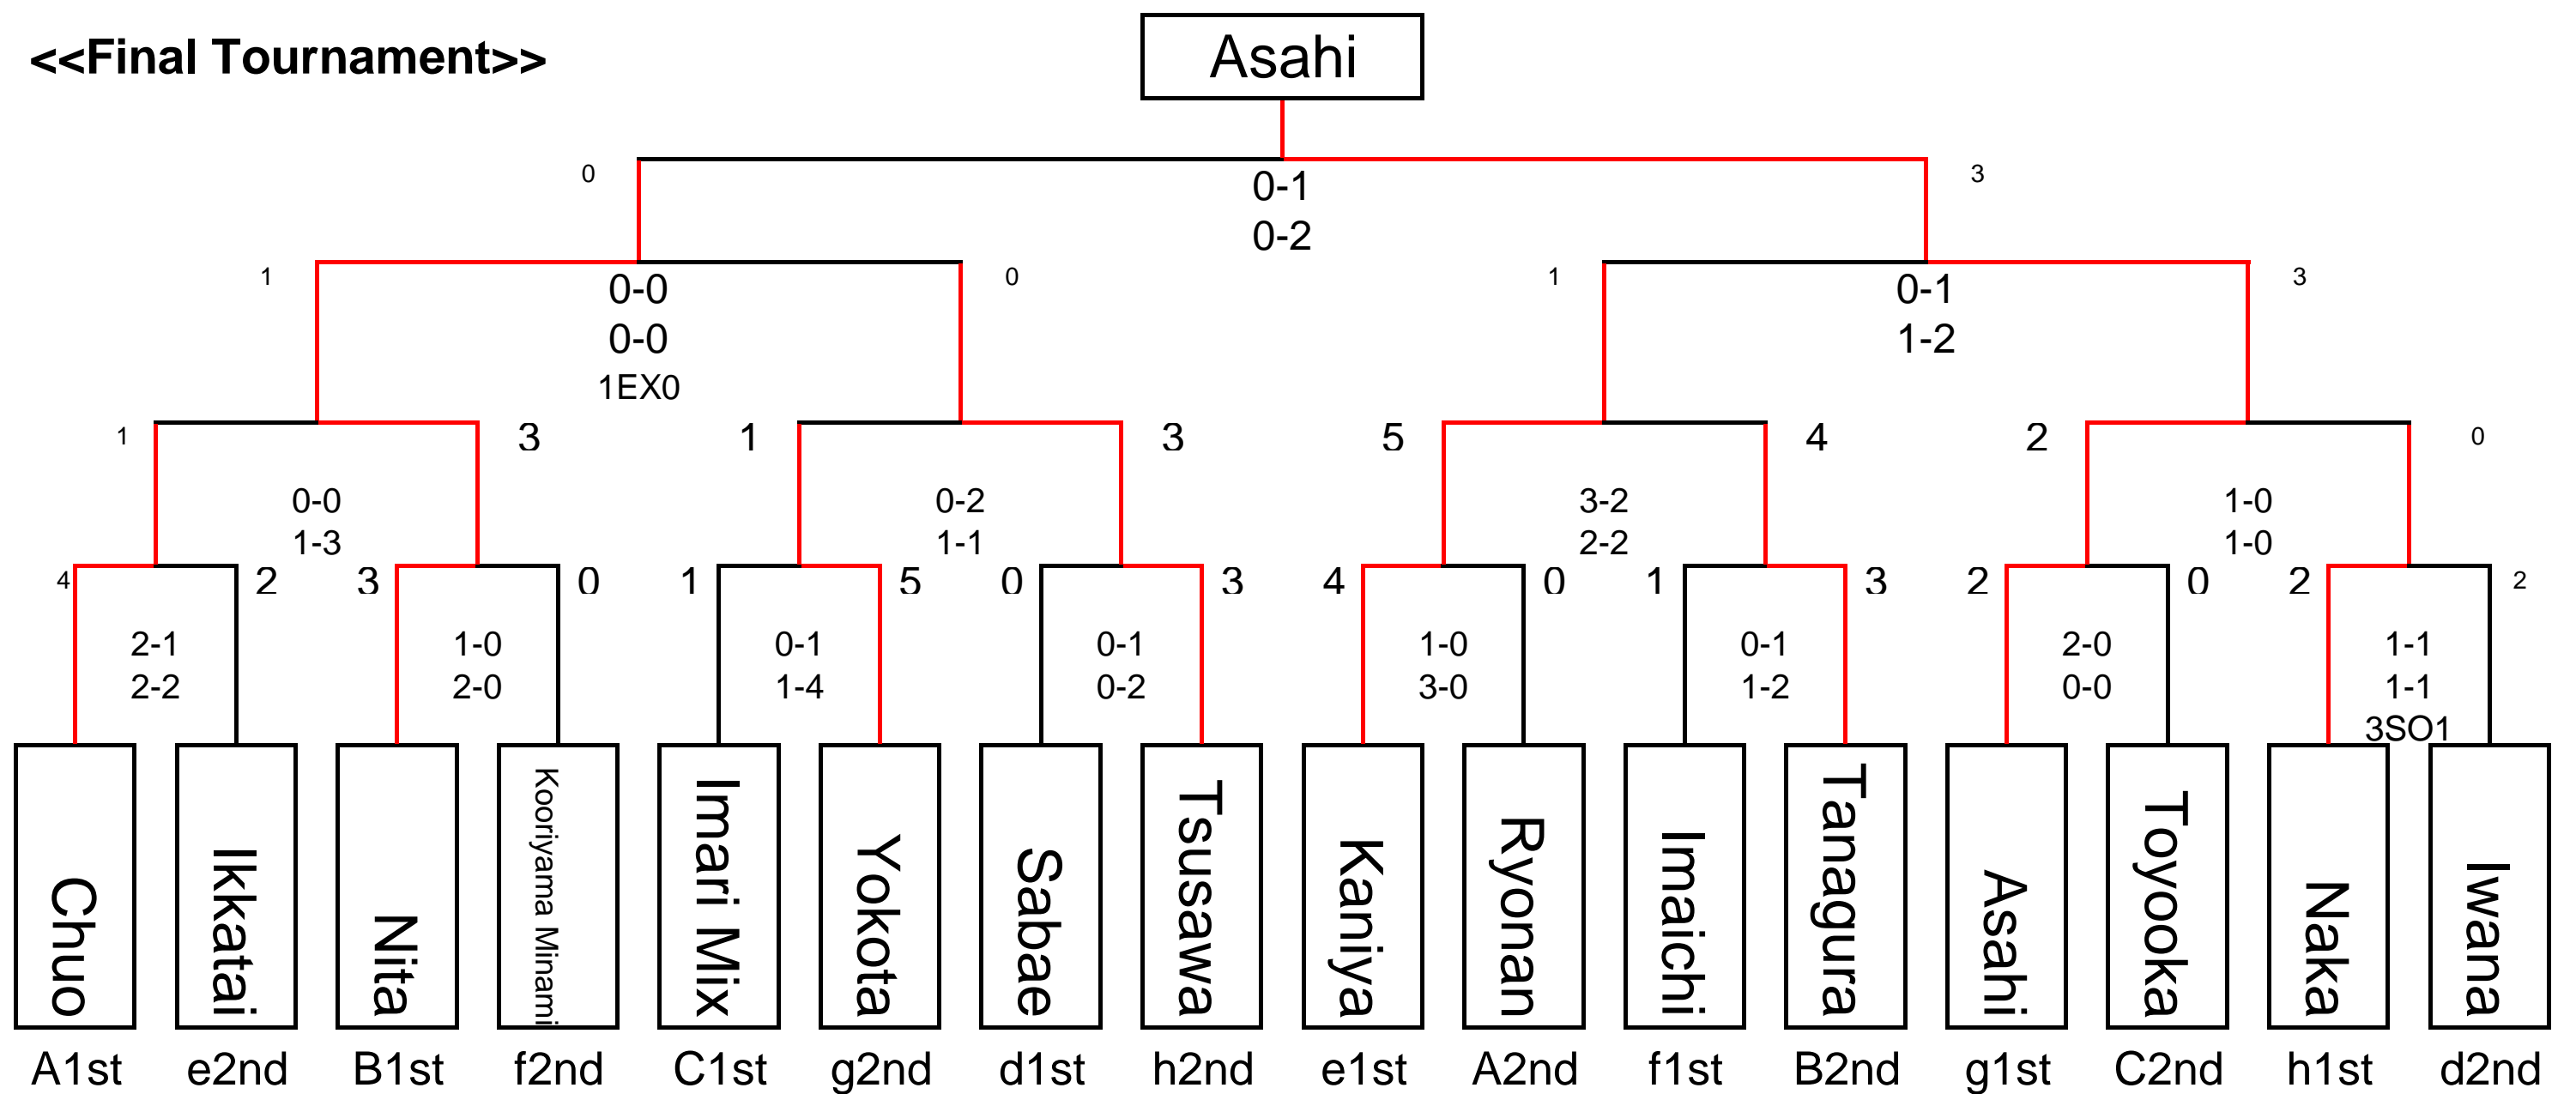

Tournament Chart

[Boy]

<<Final Tournament>>

<<Preliminary League>>

Pool A	Pool B	Pool C	Pool D	Pool E	Pool F	Pool G	Pool H
1 Nagoya Mix	1 Seto	1 Asahi	Oguni	1 Sohara	1 Mizuho	1 Otani	1 Kawaguchi
2 Kurihara Nishi	2 Hanno Mix	2 Shiranemidai	2 Ohara	Yokota	2 Tanagura	Matsumae, Okada	2 Tusawa, Kaniya
3 Ibukiyama	Numakunai	Gamouno	3 Kooriyama Minami	3 Hikone Minami	Oda	Imari, Arita	Imaichi

[Girl]

<<Final Tournament>>

<<Preliminary League>>

Pool A	Pool B	Pool C	Pool d	Pool e	Pool f	Pool g	Pool h
1 Kooriyama Nishi	Nita	1 Makiyagashi	Oguni	1 Ikkatai	1 Kurihara Nishi	Asahi	1 Gamouno
Ryonan	2 Shiranekoma	2 Toyooka	2 Iwana	Ibukiyama	2 Kooriyama Minami	2 Ohara	2 Tsusawa
3 Chuo	3 Tanakura	Imari Mix	3 Sabae	3 Kaniya	Imaichi	3 Yokota	Naka