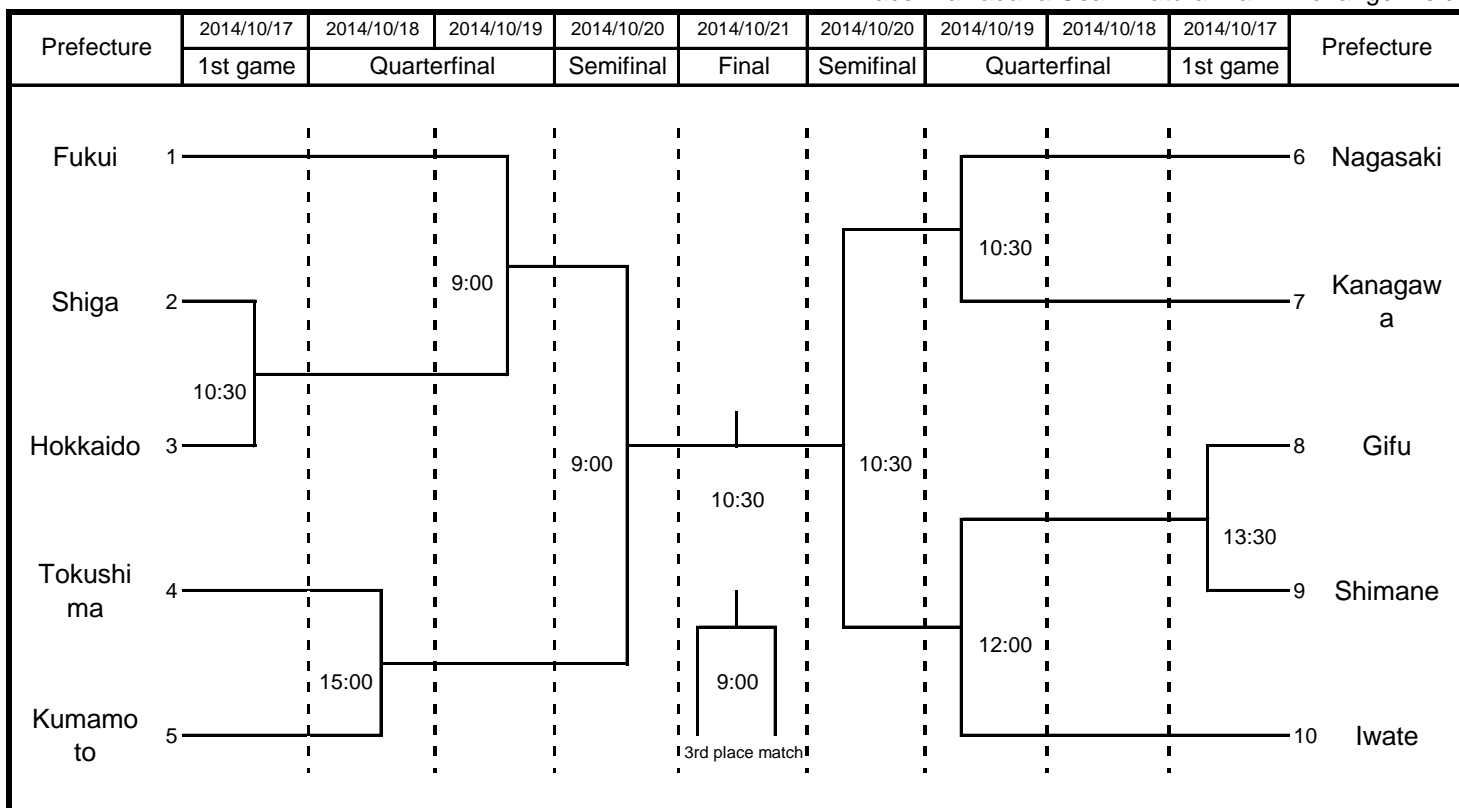

Hockey Tournament Chart

[Boy]

Place: Kawadana Osaki Natural Park Exchange Field

[Girl]

Place: Kawadana Osaki Natural Park Exchange Field